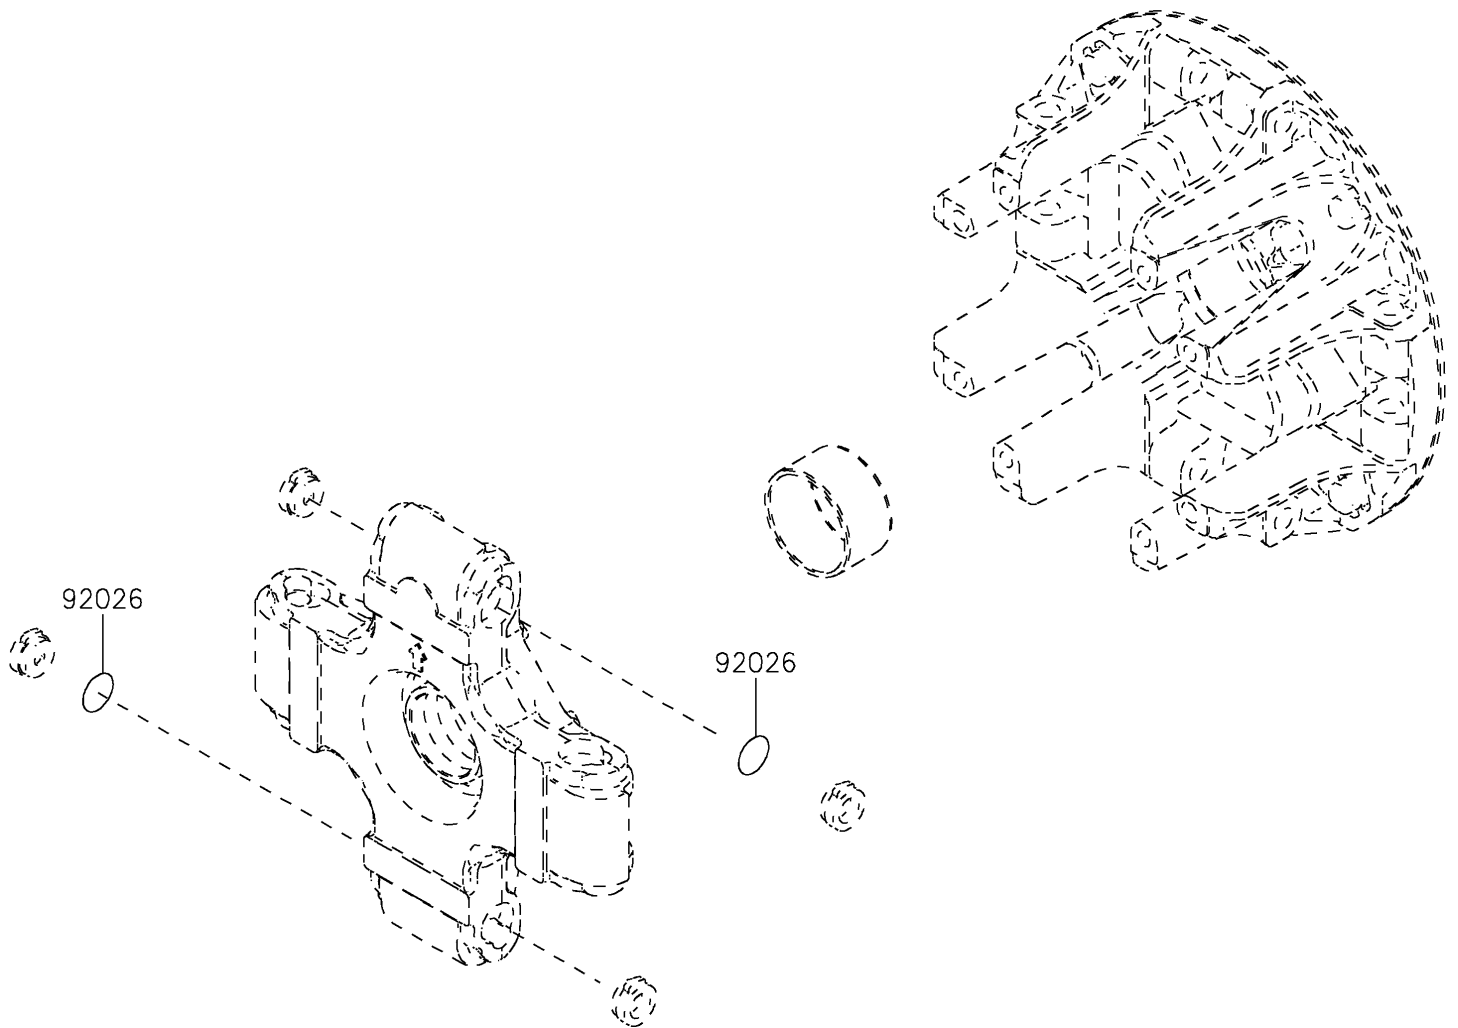

2018 MULE PRO-FXT™ EPS LE PARTS DIAGRAM

Optional Parts

F2890

(Ref. Drive Converter)

2018 MULE PRO-FXT™ EPS LE PARTS LIST

Optional Parts

ITEM NAME	PART NUMBER	QUANTITY
SPACER,T=0.1 (Ref # 92026)	92026-0038	2