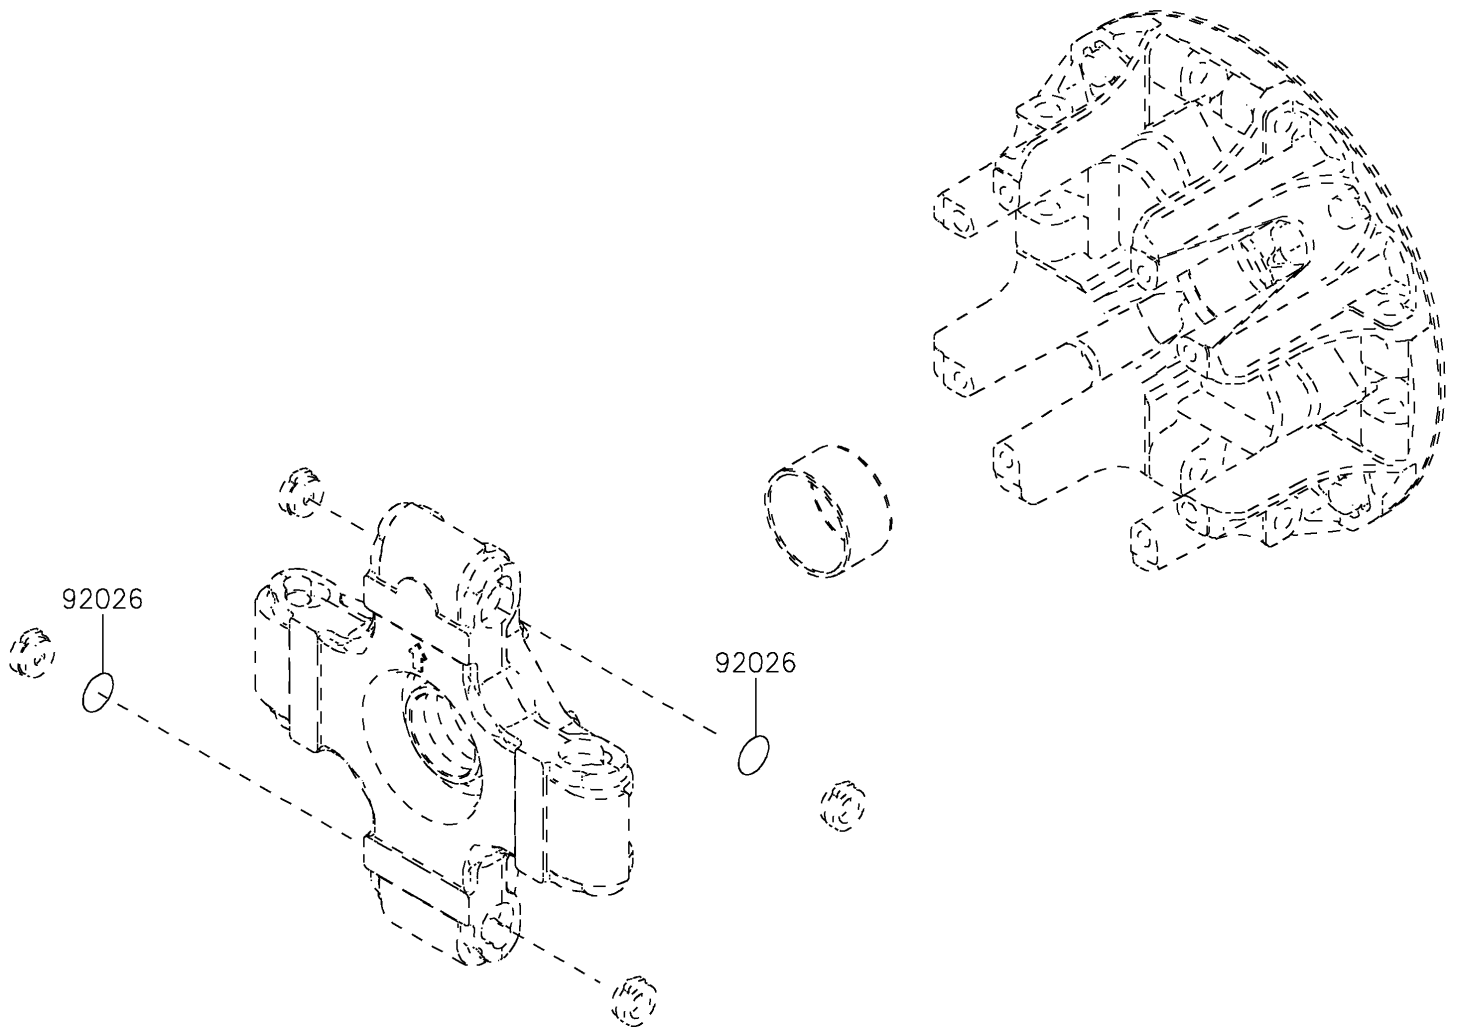

# 2018 MULE PRO-FXT™ EPS LE PARTS DIAGRAM

Optional Parts

F2890

(Ref. Drive Converter)

### Optional Parts

ITEM NAME	PART NUMBER	QUANTITY
SPACER,T=0.1 (Ref # 92026)	92026-0038	2