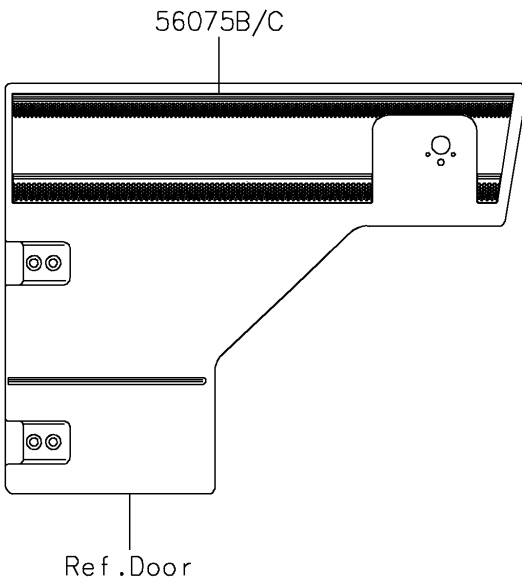

2018 MULE PRO-FXT™ EPS LE PARTS DIAGRAM

Decals(Black)

F2861A

2018 MULE PRO-FXT™ EPS LE PARTS LIST

Decals(Black)

ITEM NAME	PART NUMBER	QUANTITY
MARK,FR FENDER,LE (Ref # 56054)	56054-1569	2
MARK,FR FENDER,MULE PRO-FXT (Ref # 56054A)	56054-1830	2
PATTERN,FR FENDER,LH,EPS (Ref # 56075)	56075-1883	1
PATTERN,FR FENDER,RH,EPS (Ref # 56075A)	56075-1884	1
PATTERN,SIDE GUARD,LH,FR (Ref # 56075B)	56075-1885	1
PATTERN,SIDE GUARD,RH,FR (Ref # 56075C)	56075-1886	1
PATTERN,SIDE GUARD,LH,RR (Ref # 56075D)	56075-1887	1
PATTERN,SIDE GUARD,RH,RR (Ref # 56075E)	56075-1888	1
PATTERN,CARRIER PANEL,LH (Ref # 56075F)	56075-1889	1
PATTERN,CARRIER PANEL,RH (Ref # 56075G)	56075-1890	1