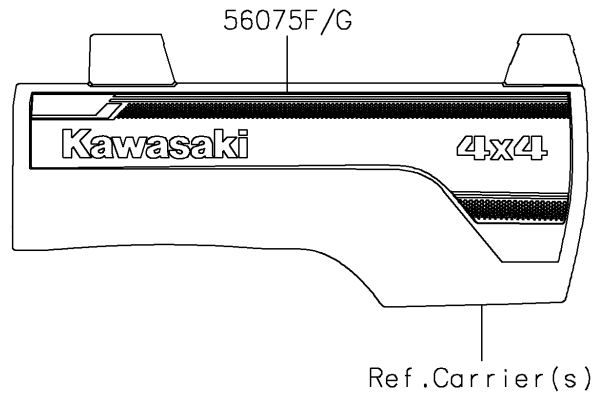

2018 MULE PRO-FXT™ EPS LE PARTS DIAGRAM

Decals(Black)

F2861A

2018 MULE PRO-FXT™ EPS LE PARTS LIST

Decals(Black)

ITEM NAME	PART NUMBER	QUANTITY
MARK,FR FENDER,LE (Ref # 56054)	56054-1569	2
MARK,FR FENDER,MULE PRO-FXT (Ref # 56054A)	56054-1830	2
PATTERN,FR FENDER,LH,EPS (Ref # 56075)	56075-1883	1
PATTERN,FR FENDER,RH,EPS (Ref # 56075A)	56075-1884	1
PATTERN,SIDE GUARD,LH,FR (Ref # 56075B)	56075-1885	1
PATTERN,SIDE GUARD,RH,FR (Ref # 56075C)	56075-1886	1
PATTERN,SIDE GUARD,LH,RR (Ref # 56075D)	56075-1887	1
PATTERN,SIDE GUARD,RH,RR (Ref # 56075E)	56075-1888	1
PATTERN,CARRIER PANEL,LH (Ref # 56075F)	56075-1889	1
PATTERN,CARRIER PANEL,RH (Ref # 56075G)	56075-1890	1