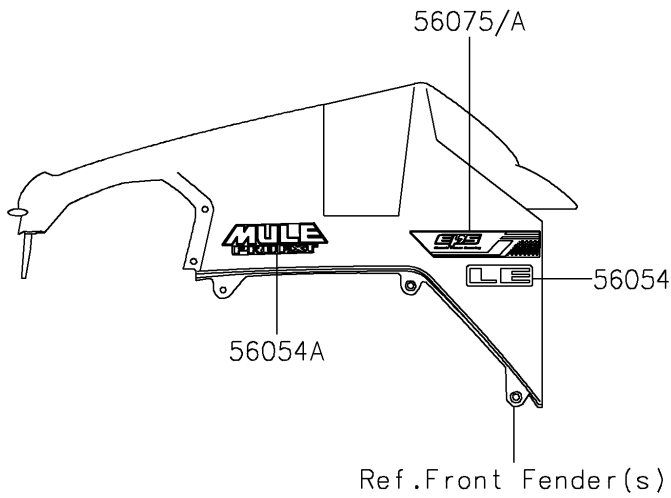

2018 MULE PRO-FXT™ EPS LE PARTS DIAGRAM

Decals(Black)

F2861A

2018 MULE PRO-FXT™ EPS LE PARTS LIST

Decals(Black)

ITEM NAME	PART NUMBER	QUANTITY
MARK,FR FENDER,LE (Ref # 56054)	56054-1569	2
MARK,FR FENDER,MULE PRO-FXT (Ref # 56054A)	56054-1830	2
PATTERN,FR FENDER,LH,EPS (Ref # 56075)	56075-1883	1
PATTERN,FR FENDER,RH,EPS (Ref # 56075A)	56075-1884	1
PATTERN,SIDE GUARD,LH,FR (Ref # 56075B)	56075-1885	1
PATTERN,SIDE GUARD,RH,FR (Ref # 56075C)	56075-1886	1
PATTERN,SIDE GUARD,LH,RR (Ref # 56075D)	56075-1887	1
PATTERN,SIDE GUARD,RH,RR (Ref # 56075E)	56075-1888	1
PATTERN,CARRIER PANEL,LH (Ref # 56075F)	56075-1889	1
PATTERN,CARRIER PANEL,RH (Ref # 56075G)	56075-1890	1