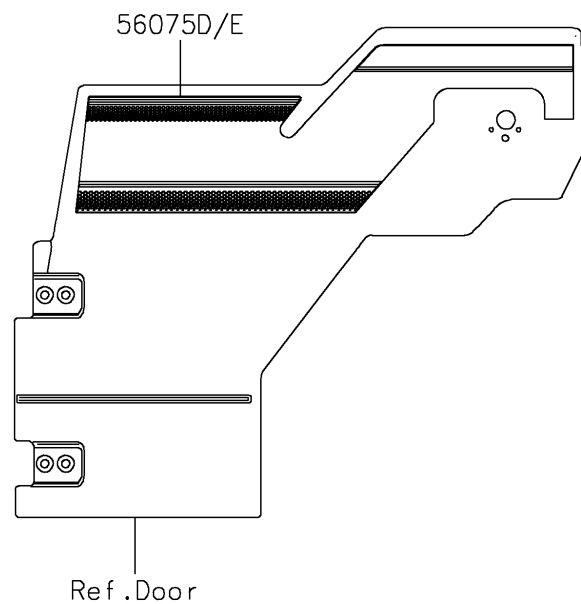

2018 MULE PRO-FXT™ EPS LE PARTS DIAGRAM

Decals(Black)

F2861A

2018 MULE PRO-FXT™ EPS LE PARTS LIST

Decals(Black)

ITEM NAME	PART NUMBER	QUANTITY
MARK,FR FENDER,LE (Ref # 56054)	56054-1569	2
MARK,FR FENDER,MULE PRO-FXT (Ref # 56054A)	56054-1830	2
PATTERN,FR FENDER,LH,EPS (Ref # 56075)	56075-1883	1
PATTERN,FR FENDER,RH,EPS (Ref # 56075A)	56075-1884	1
PATTERN,SIDE GUARD,LH,FR (Ref # 56075B)	56075-1885	1
PATTERN,SIDE GUARD,RH,FR (Ref # 56075C)	56075-1886	1
PATTERN,SIDE GUARD,LH,RR (Ref # 56075D)	56075-1887	1
PATTERN,SIDE GUARD,RH,RR (Ref # 56075E)	56075-1888	1
PATTERN,CARRIER PANEL,LH (Ref # 56075F)	56075-1889	1
PATTERN,CARRIER PANEL,RH (Ref # 56075G)	56075-1890	1