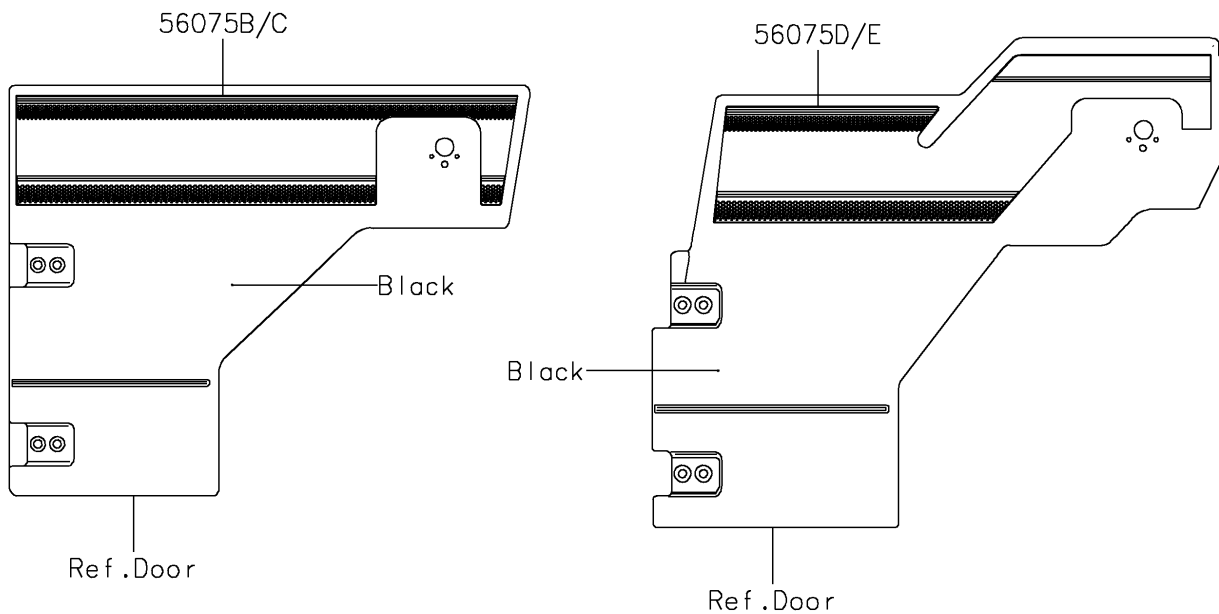

2018 MULE PRO-FXT™ EPS LE PARTS DIAGRAM

Decals(Red)

F2861

2018 MULE PRO-FXT™ EPS LE PARTS LIST

Decals(Red)

ITEM NAME	PART NUMBER	QUANTITY
MARK,FR FENDER,LE (Ref # 56054)	56054-1569	2
MARK,FR FENDER,MULE PRO-FXT (Ref # 56054A)	56054-1830	2
PATTERN,FR FENDER,LH,EPS (Ref # 56075)	56075-1891	1
PATTERN,FR FENDER,RH,EPS (Ref # 56075A)	56075-1892	1
PATTERN,SIDE GUARD,LH,FR (Ref # 56075B)	56075-1893	1
PATTERN,SIDE GUARD,RH,FR (Ref # 56075C)	56075-1894	1
PATTERN,SIDE GUARD,LH,RR (Ref # 56075D)	56075-1895	1
PATTERN,SIDE GUARD,RH,RR (Ref # 56075E)	56075-1896	1
PATTERN,CARRIER PANEL,LH (Ref # 56075F)	56075-1897	1
PATTERN,CARRIER PANEL,RH (Ref # 56075G)	56075-1898	1