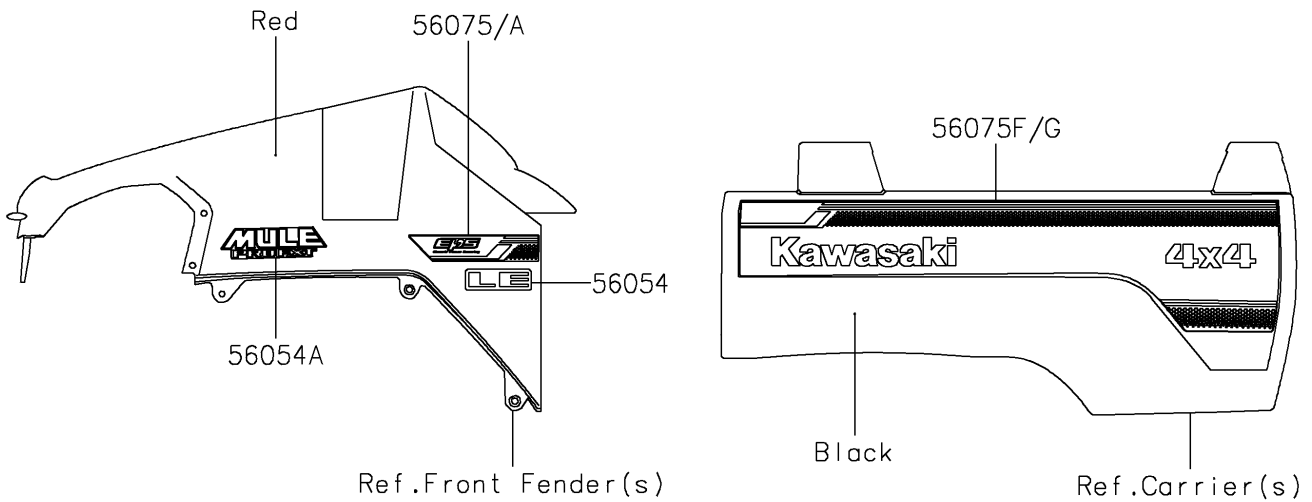

# 2018 MULE PRO-FXT™ EPS LE PARTS DIAGRAM

Decals(Red)

F2861

## 2018 MULE PRO-FXT™ EPS LE PARTS LIST

Decals(Red)

ITEM NAME	PART NUMBER	QUANTITY
MARK,FR FENDER,LE (Ref # 56054)	56054-1569	2
MARK,FR FENDER,MULE PRO-FXT (Ref # 56054A)	56054-1830	2
PATTERN,FR FENDER,LH,EPS (Ref # 56075)	56075-1891	1
PATTERN,FR FENDER,RH,EPS (Ref # 56075A)	56075-1892	1
PATTERN,SIDE GUARD,LH,FR (Ref # 56075B)	56075-1893	1
PATTERN,SIDE GUARD,RH,FR (Ref # 56075C)	56075-1894	1
PATTERN,SIDE GUARD,LH,RR (Ref # 56075D)	56075-1895	1
PATTERN,SIDE GUARD,RH,RR (Ref # 56075E)	56075-1896	1
PATTERN,CARRIER PANEL,LH (Ref # 56075F)	56075-1897	1
PATTERN,CARRIER PANEL,RH (Ref # 56075G)	56075-1898	1