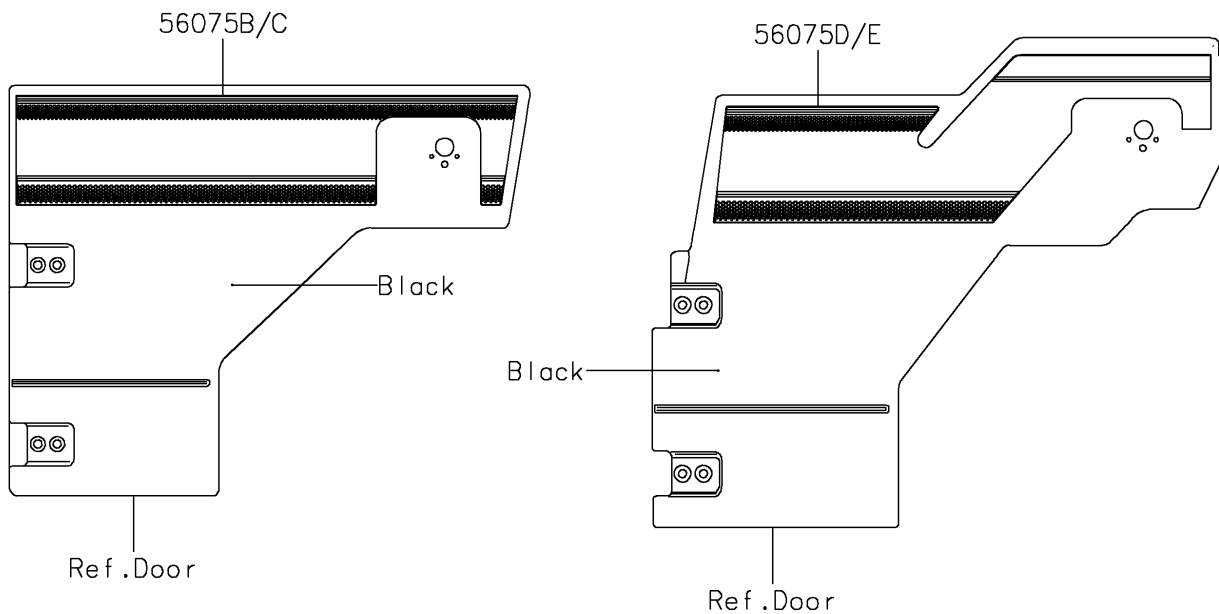

# 2018 MULE PRO-FXT™ EPS LE PARTS DIAGRAM

Decals(Red)

F2861

## 2018 MULE PRO-FXT™ EPS LE PARTS LIST

Decals(Red)

ITEM NAME	PART NUMBER	QUANTITY
MARK,FR FENDER,LE (Ref # 56054)	56054-1569	2
MARK,FR FENDER,MULE PRO-FXT (Ref # 56054A)	56054-1830	2
PATTERN,FR FENDER,LH,EPS (Ref # 56075)	56075-1891	1
PATTERN,FR FENDER,RH,EPS (Ref # 56075A)	56075-1892	1
PATTERN,SIDE GUARD,LH,FR (Ref # 56075B)	56075-1893	1
PATTERN,SIDE GUARD,RH,FR (Ref # 56075C)	56075-1894	1
PATTERN,SIDE GUARD,LH,RR (Ref # 56075D)	56075-1895	1
PATTERN,SIDE GUARD,RH,RR (Ref # 56075E)	56075-1896	1
PATTERN,CARRIER PANEL,LH (Ref # 56075F)	56075-1897	1
PATTERN,CARRIER PANEL,RH (Ref # 56075G)	56075-1898	1