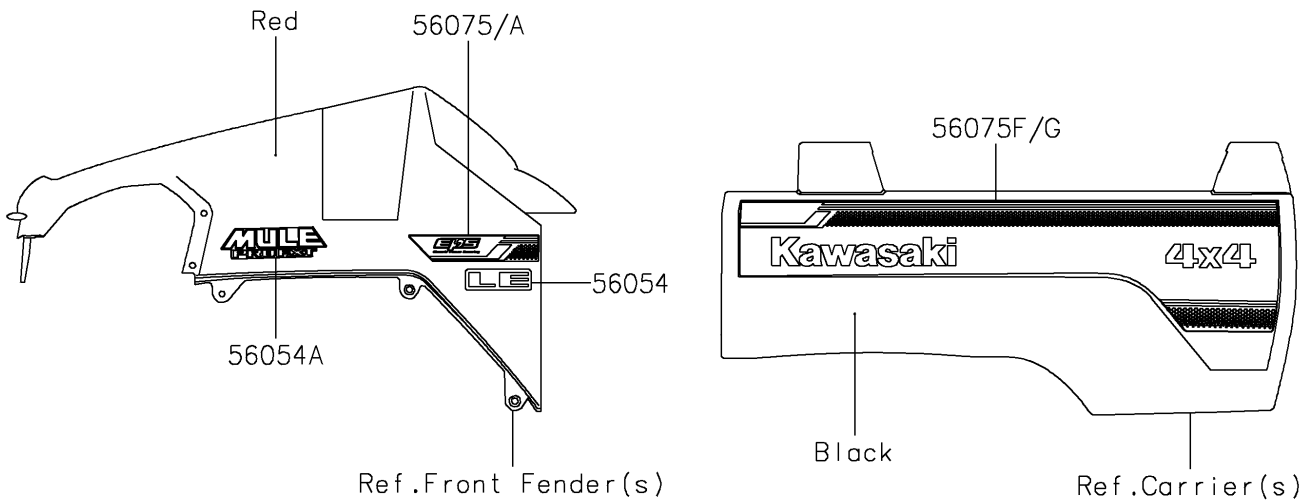

2018 MULE PRO-FXT™ EPS LE PARTS DIAGRAM

Decals(Red)

F2861

2018 MULE PRO-FXT™ EPS LE PARTS LIST

Decals(Red)

ITEM NAME	PART NUMBER	QUANTITY
MARK,FR FENDER,LE (Ref # 56054)	56054-1569	2
MARK,FR FENDER,MULE PRO-FXT (Ref # 56054A)	56054-1830	2
PATTERN,FR FENDER,LH,EPS (Ref # 56075)	56075-1891	1
PATTERN,FR FENDER,RH,EPS (Ref # 56075A)	56075-1892	1
PATTERN,SIDE GUARD,LH,FR (Ref # 56075B)	56075-1893	1
PATTERN,SIDE GUARD,RH,FR (Ref # 56075C)	56075-1894	1
PATTERN,SIDE GUARD,LH,RR (Ref # 56075D)	56075-1895	1
PATTERN,SIDE GUARD,RH,RR (Ref # 56075E)	56075-1896	1
PATTERN,CARRIER PANEL,LH (Ref # 56075F)	56075-1897	1
PATTERN,CARRIER PANEL,RH (Ref # 56075G)	56075-1898	1