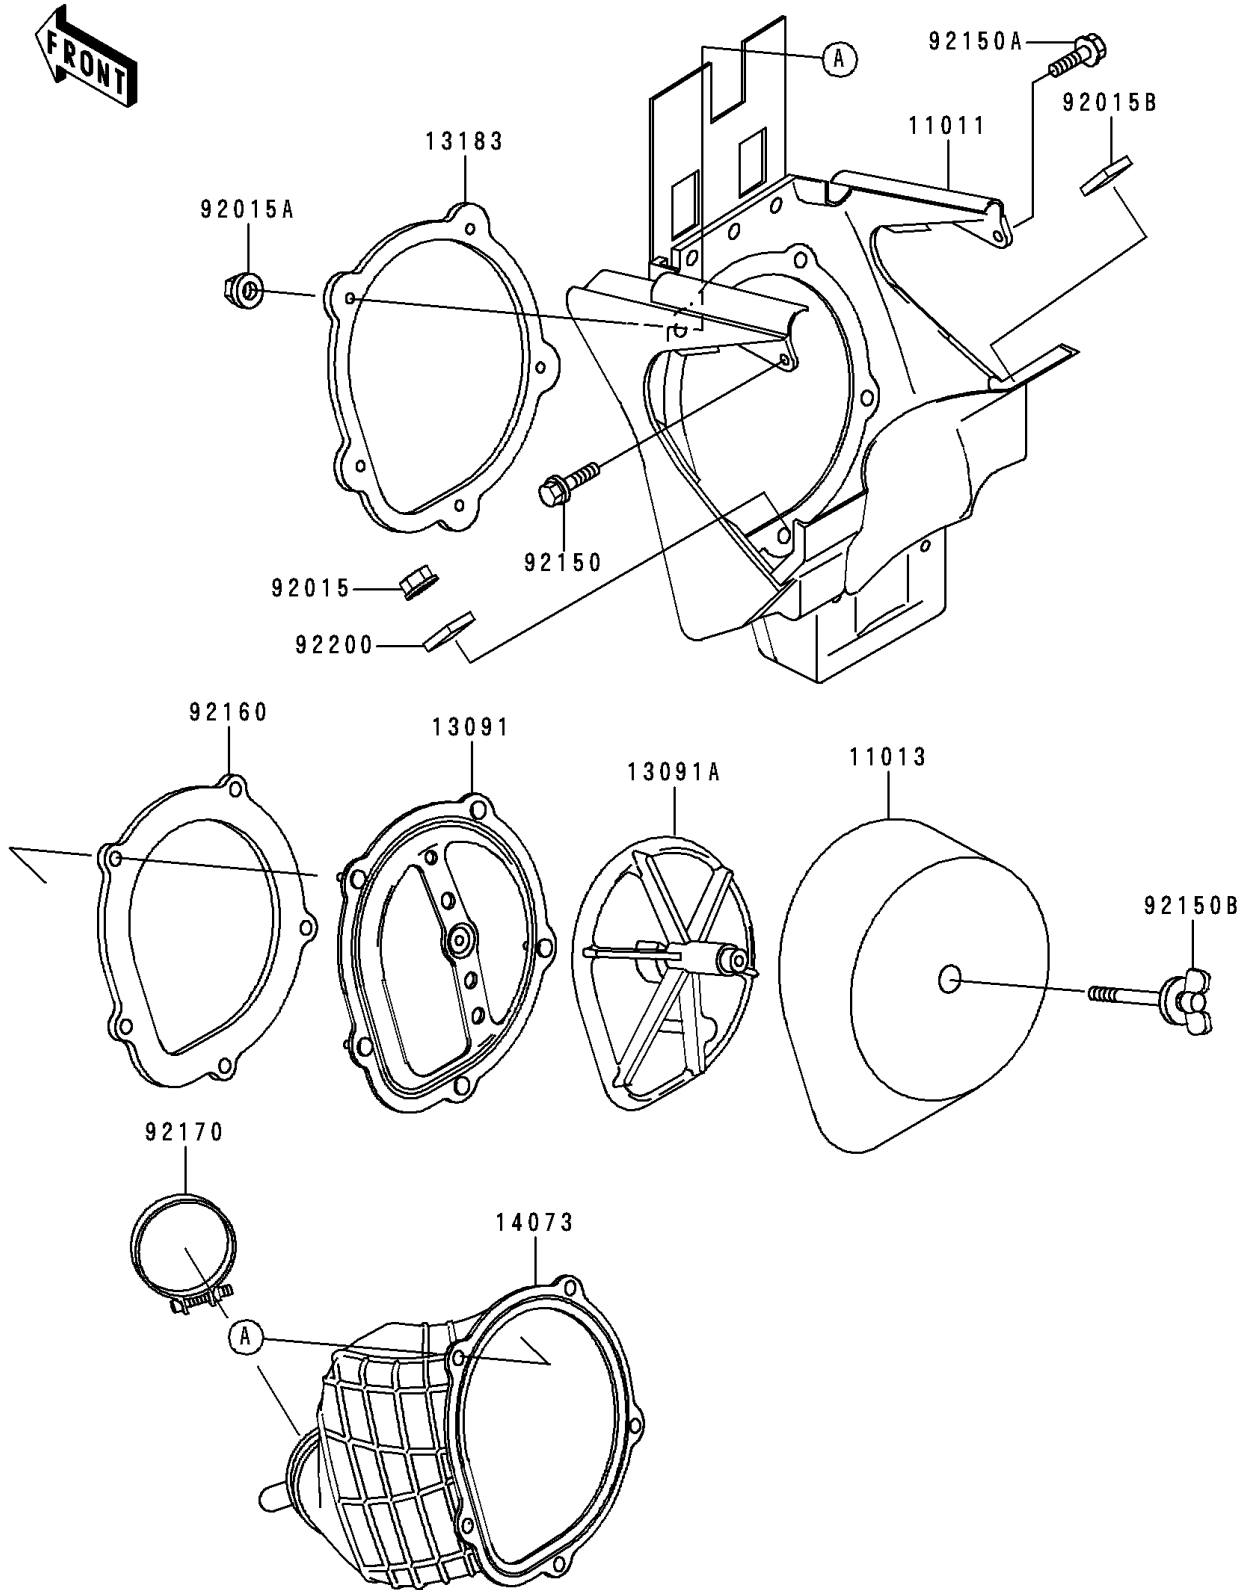

1998 KX125 PARTS DIAGRAM

Air Cleaner

E1130

1998 KX125 PARTS LIST

Air Cleaner

ITEM NAME	PART NUMBER	QUANTITY
CASE-AIR FILTER,S.GRAY (Ref # 11011)	11011-1534-RG	1
ELEMENT-AIR FILTER (Ref # 11013)	11013-1264	1
HOLDER (Ref # 13091)	13091-1664	1
HOLDER,ELEMENT (Ref # 13091A)	13091-1708	1
PLATE,DUCT FITTING (Ref # 13183)	13183-1530	1
DUCT,AIR FILTER (Ref # 14073)	14073-1697	1
NUT,FLANGED,6MM (Ref # 92015)	92015-1078	1
NUT,FLANGED,5MM (Ref # 92015A)	92015-1259	1
NUT (Ref # 92015B)	92015-1918	1
BOLT,FLANGED,6X30 (Ref # 92150)	92150-1486	1
BOLT,FLANGED,6X16 (Ref # 92150A)	92150-1506	1
BOLT,WING (Ref # 92150B)	92150-1565	1
DAMPER,DUCT SEAL (Ref # 92160)	92160-1196	1
CLAMP,AIR FILTER (Ref # 92170)	92170-1464	1
WASHER (Ref # 92200)	92200-1404	1