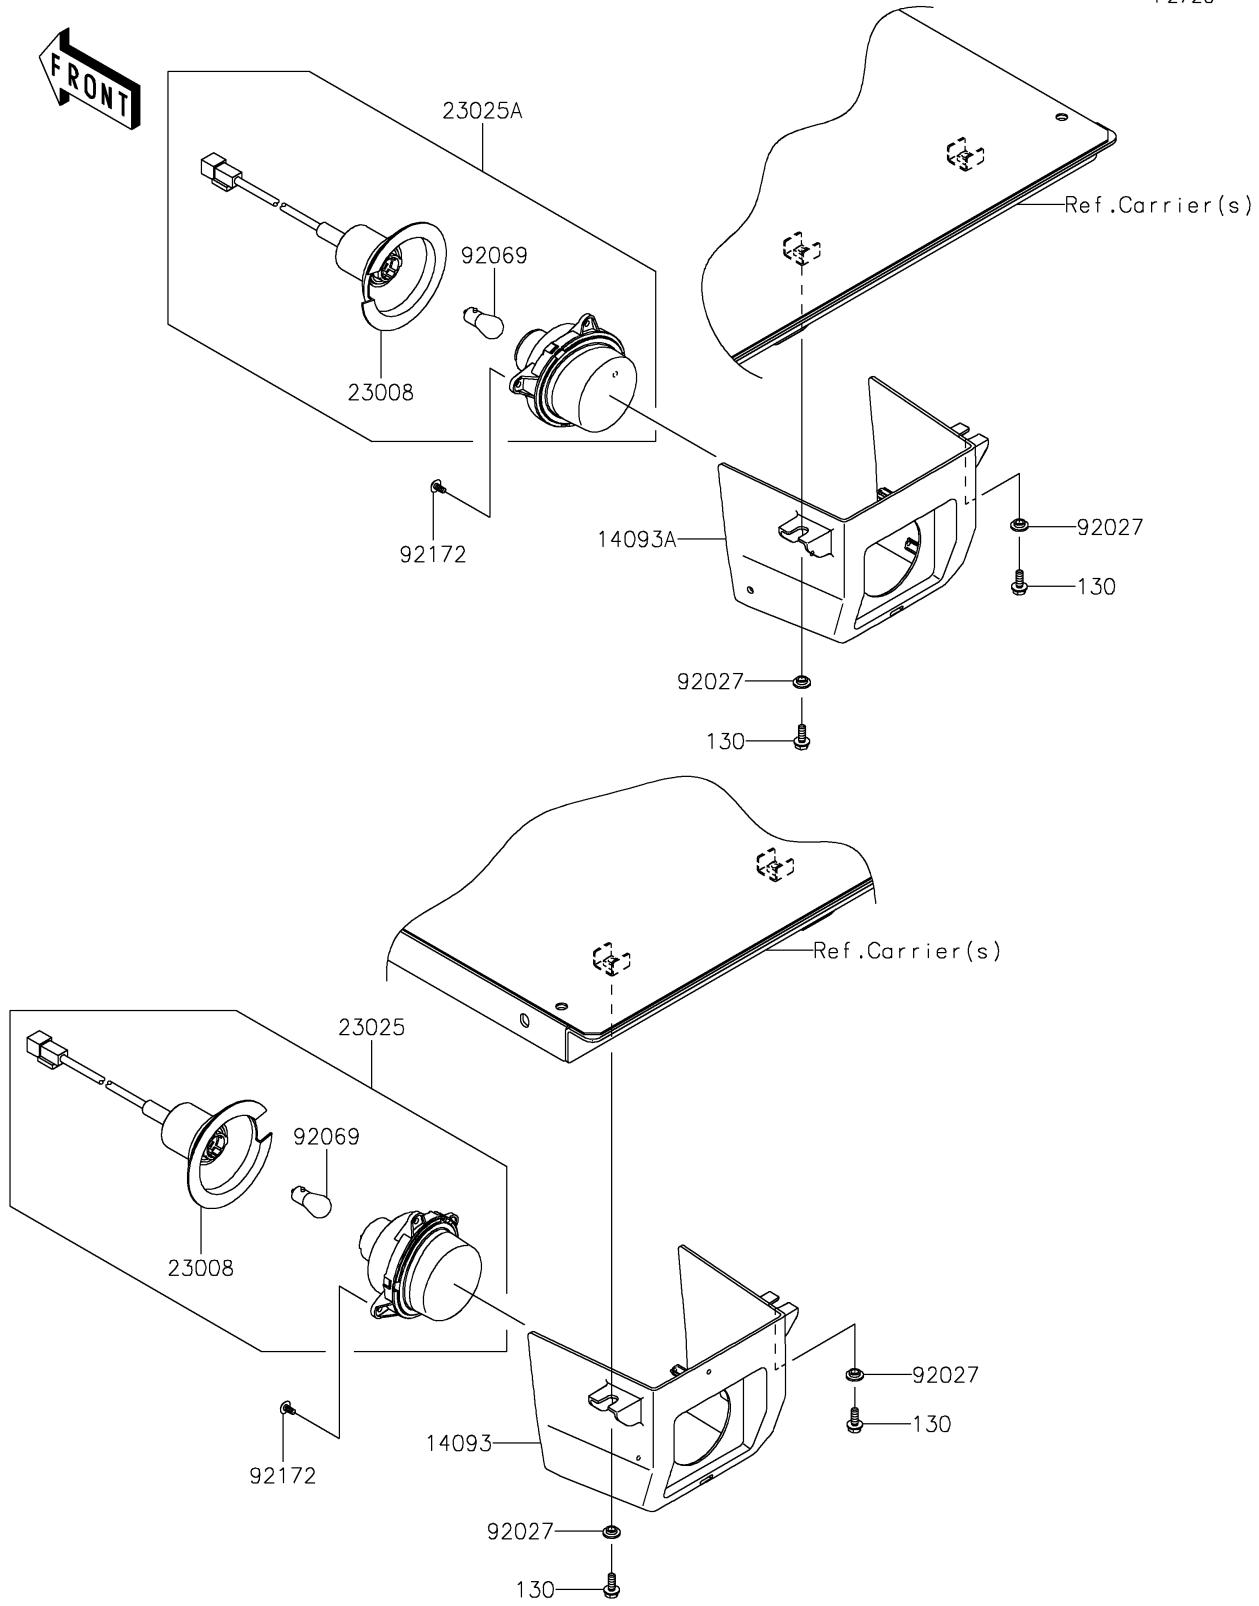

2018 MULE PRO-FXT™ EPS LE PARTS DIAGRAM

Taillight(s)

F2720

2018 MULE PRO-FXT™ EPS LE PARTS LIST

Taillight(s)

ITEM NAME	PART NUMBER	QUANTITY
BOLT-FLANGED,6X16 (Ref # 130)	130CA0616	4
COVER,TAIL LAMP,LH (Ref # 14093)	14093-0580	1
COVER,TAIL LAMP,RH (Ref # 14093A)	14093-0581	1
SOCKET-ASSY (Ref # 23008)	23008-0162	2
LAMP-TAIL,LH (Ref # 23025)	23025-0334	1
LAMP-TAIL,RH (Ref # 23025A)	23025-0341	1
COLLAR,L=4.6 (Ref # 92027)	92027-1168	4
BULB,12V 21/5W (Ref # 92069)	92069-0072	2
SCREW,TAPPING,5X10 (Ref # 92172)	92172-0262	6