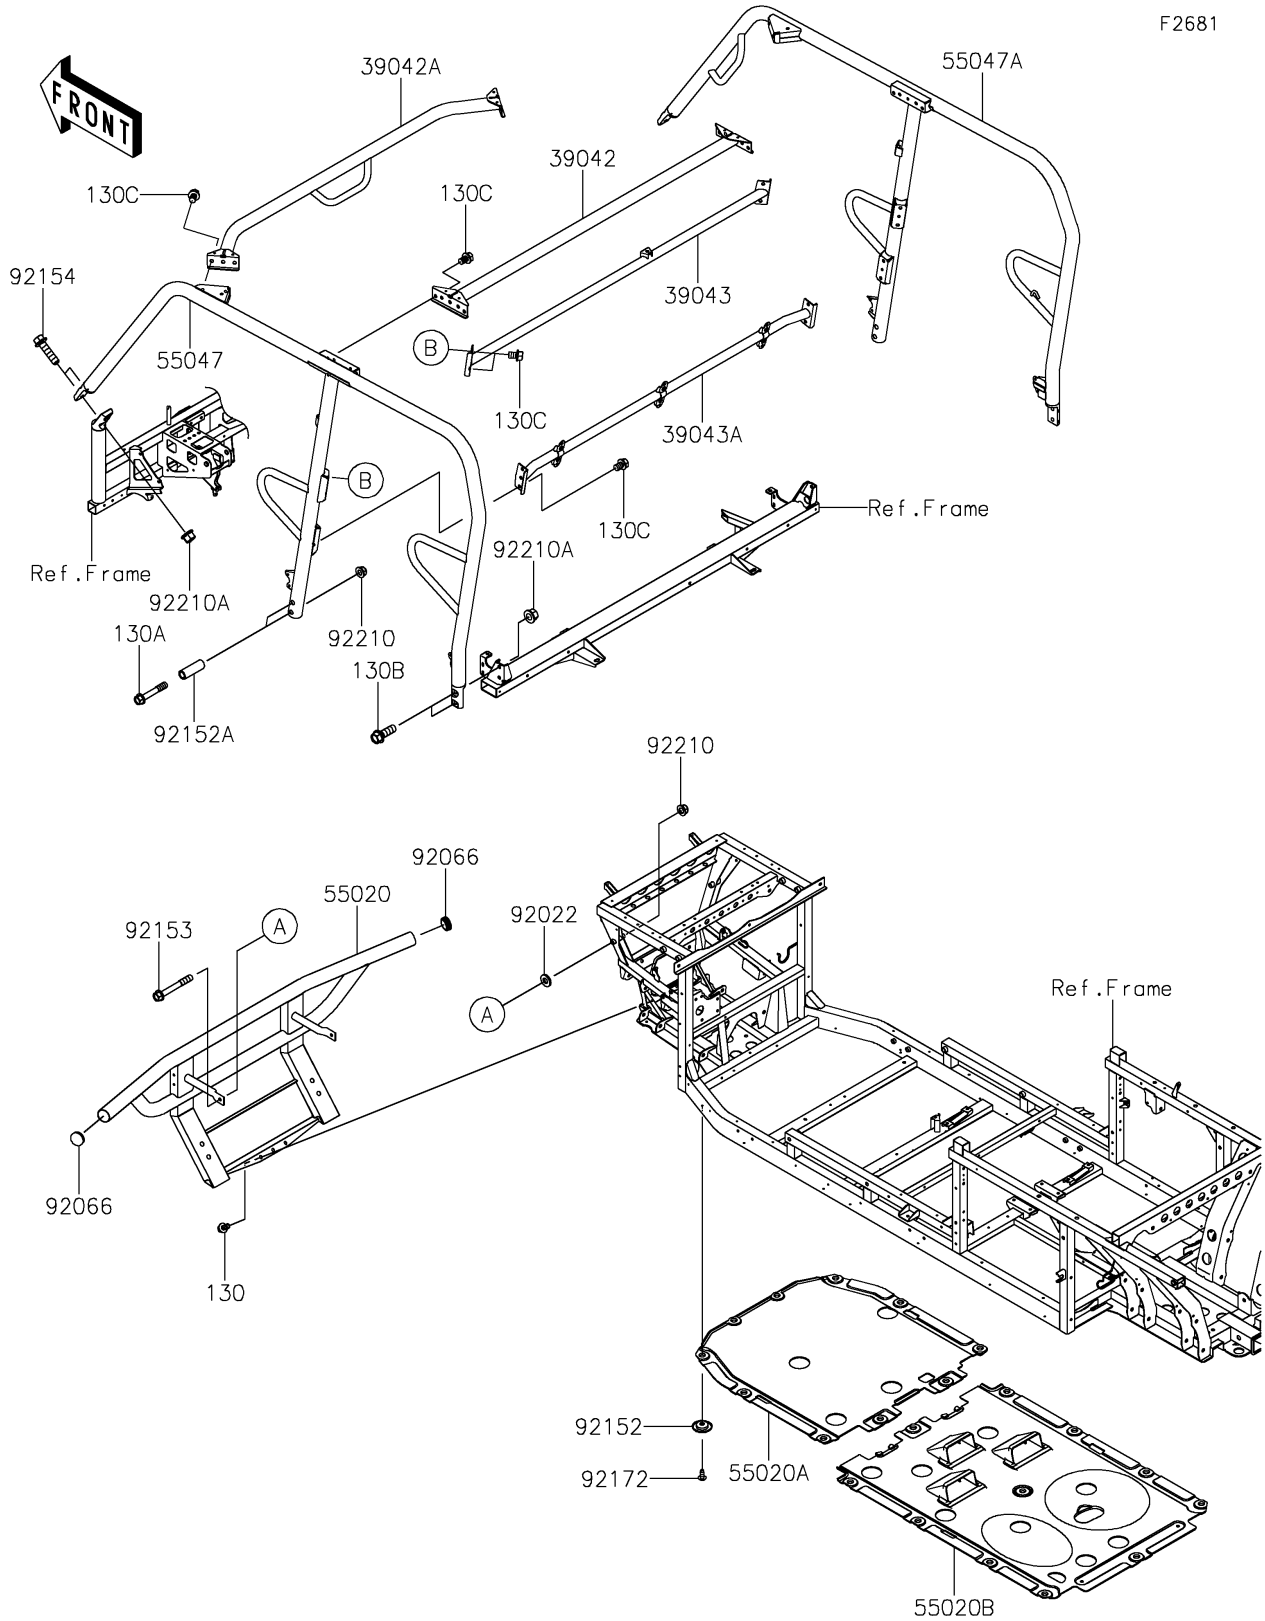

# 2018 MULE PRO-FXT™ EPS LE PARTS DIAGRAM

Guards/Cab Frame

F2681

## 2018 MULE PRO-FXT™ EPS LE PARTS LIST

### Guards/Cab Frame

ITEM NAME	PART NUMBER	QUANTITY
BOLT-FLANGED,8X16 (Ref # 130)	130BA0816	3
BOLT-FLANGED,10X60 (Ref # 130A)	130BA1060	4
BOLT-FLANGED,12X35 (Ref # 130B)	130BA1235	4
BOLT-FLANGED,10X14 (Ref # 130C)	130CA1014	20
CROSSMEMBER,RR,T.BLACK (Ref # 39042)	39042-0015-388	1
CROSSMEMBER,FR,T.BLACK (Ref # 39042A)	39042-0016-388	1
CROSSMEMBER-COMP,B-P.,UPP,BLK (Ref # 39043)	39043-0016-388	1
CROSSMEMBER-COMP,B-P.,LWR,BLK (Ref # 39043A)	39043-0017-388	1
GUARD,FR PIPE,T.BLACK (Ref # 55020)	55020-0933-388	1
GUARD,SKID PLATE (Ref # 55020A)	55020-0934	1
GUARD,SKID PLATE (Ref # 55020B)	55020-0935	1
BAR-COMP,LH,T.BLACK (Ref # 55047)	55047-0361-388	1
BAR-COMP,RH,T.BLACK (Ref # 55047A)	55047-0362-388	1
WASHER,10X22X3 (Ref # 92022)	92022-1365	2
PLUG (Ref # 92066)	92066-0769	2
COLLAR (Ref # 92152)	92152-0784	21
COLLAR,10.5X16X47 (Ref # 92152A)	92152-1800	4
BOLT,FLANGED,10X75 (Ref # 92153)	92153-1384	2
BOLT,FLANGED,12X45 (Ref # 92154)	92154-1420	4
SCREW,TAPPING,6X16 (Ref # 92172)	92172-0739	21
NUT,LOCK,FLANGED,10MM (Ref # 92210)	92210-0276	6
NUT,12MM (Ref # 92210A)	92210-0603	8