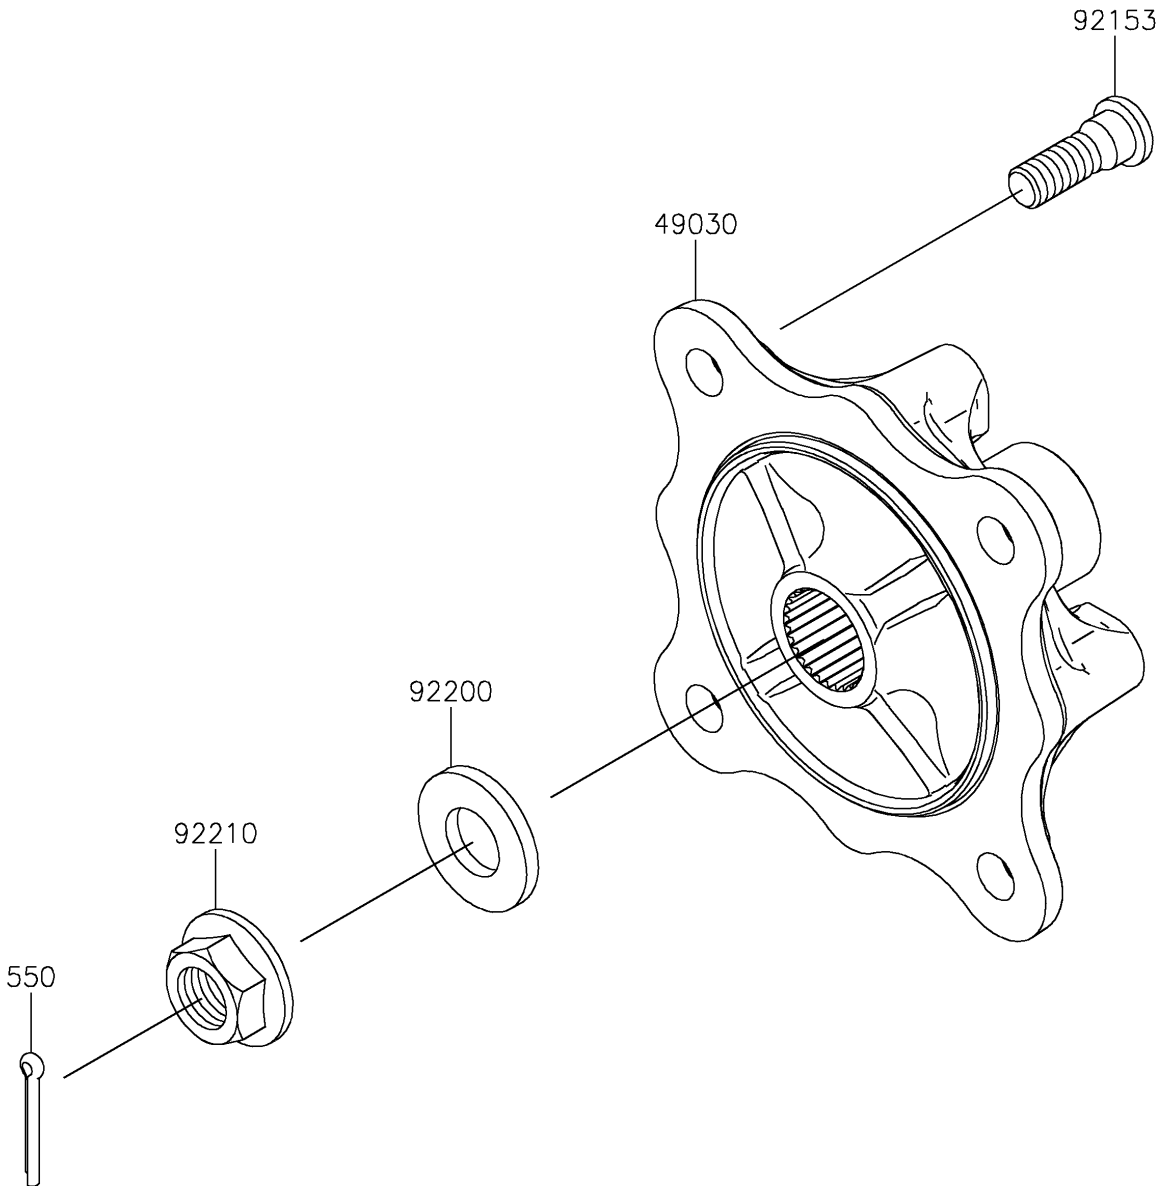

# 2018 MULE PRO-FXT™ EPS LE PARTS DIAGRAM

Rear Hubs/Brakes

F2240

## 2018 MULE PRO-FXT™ EPS LE PARTS LIST

### Rear Hubs/Brakes

ITEM NAME	PART NUMBER	QUANTITY
HUB,RR (Ref # 49030)	49030-0049	2
PIN-COTTER,4.0X30 (Ref # 550)	550AA4030	2
BOLT,12MM (Ref # 92153)	92153-1915	8
WASHER,20.3X41X4.5 (Ref # 92200)	92200-0921	2
NUT,FLANGED,20MM (Ref # 92210)	92210-2093	2