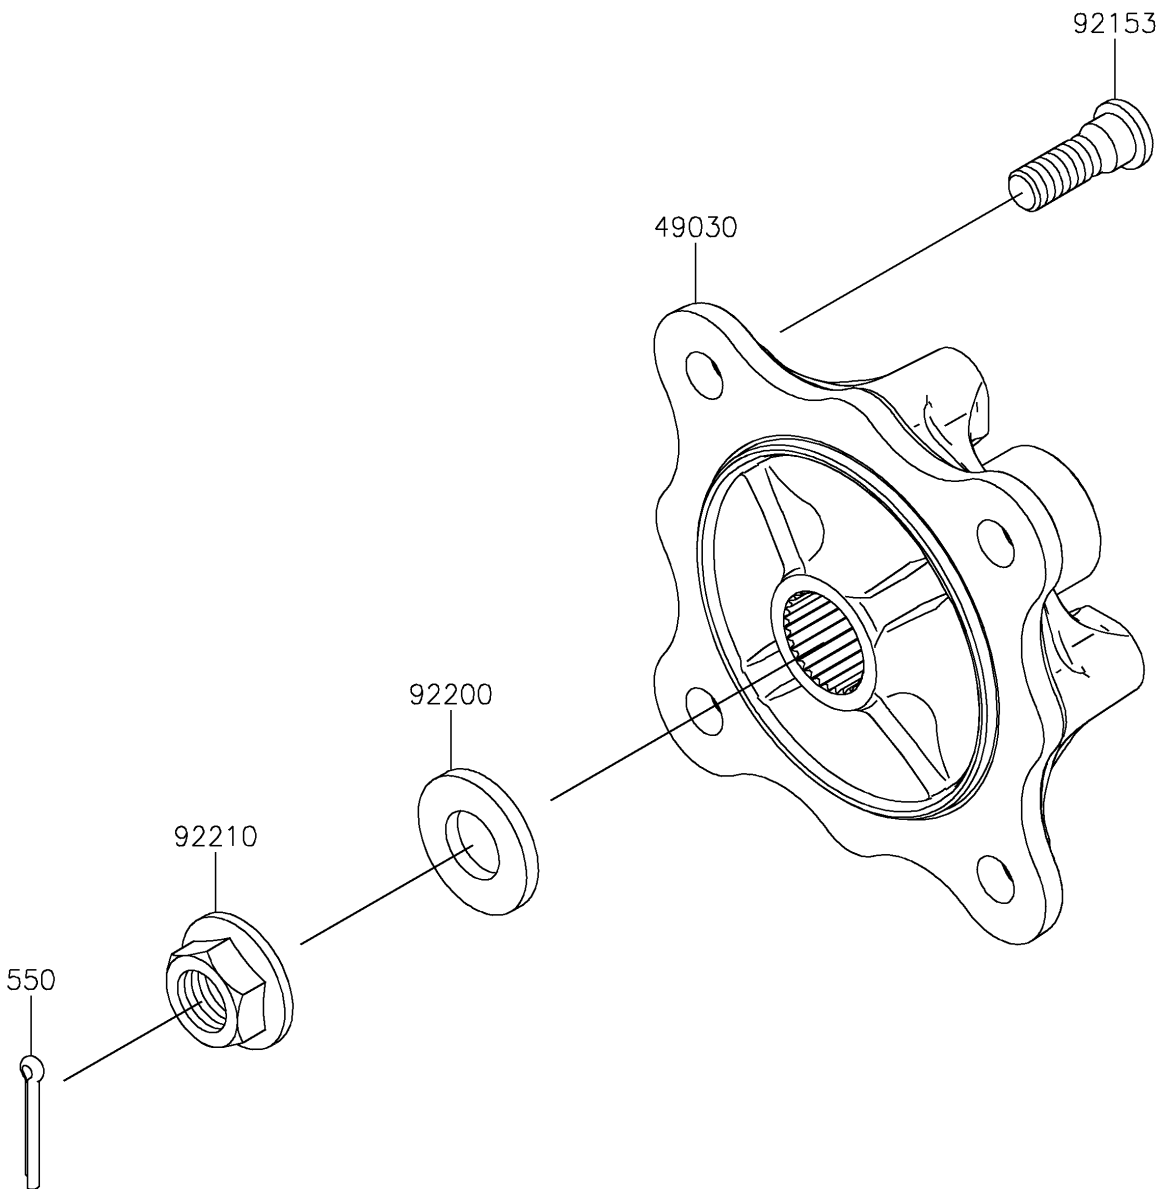

# 2018 MULE PRO-FXT™ EPS LE PARTS DIAGRAM

Rear Hubs/Brakes

F2240

## 2018 MULE PRO-FXT™ EPS LE PARTS LIST

### Rear Hubs/Brakes

ITEM NAME	PART NUMBER	QUANTITY
HUB,RR (Ref # 49030)	49030-0049	2
PIN-COTTER,4.0X30 (Ref # 550)	550AA4030	2
BOLT,12MM (Ref # 92153)	92153-1915	8
WASHER,20.3X41X4.5 (Ref # 92200)	92200-0921	2
NUT,FLANGED,20MM (Ref # 92210)	92210-2093	2