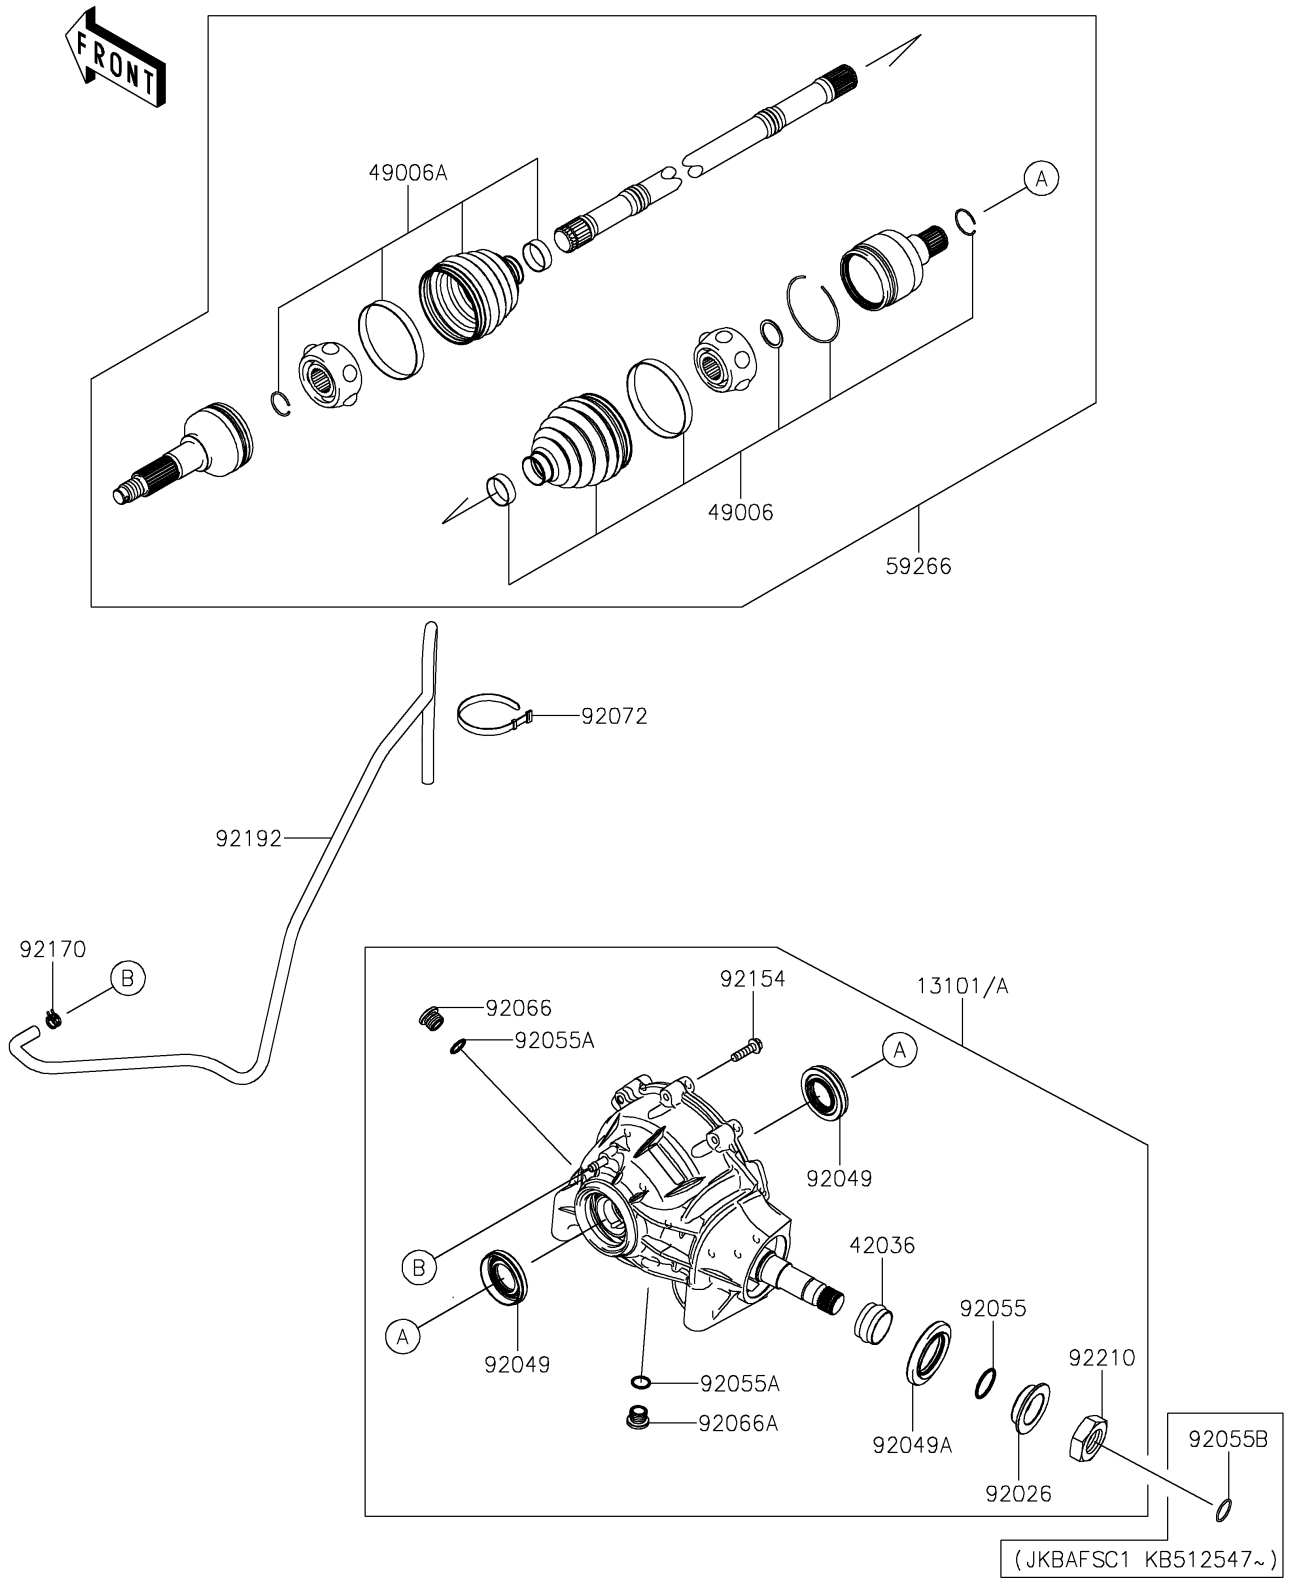

2018 MULE PRO-FXT™ EPS LE PARTS DIAGRAM

Drive Shaft-Front

E3136

2018 MULE PRO-FXT™ EPS LE PARTS LIST

Drive Shaft-Front

ITEM NAME	PART NUMBER	QUANTITY
GEAR-ASSY,FRONT DIFFERENTIAL (Ref # 13101)	13101-0662	1
SLEEVE (Ref # 42036)	42036-0741	1
BOOT,INSIDE (Ref # 49006)	49006-0578	2
BOOT,OUTSIDE (Ref # 49006A)	49006-0584	2
JOINT-BALL,FR (Ref # 59266)	59266-0710	2
SPACER (Ref # 92026)	92026-0776	1
SEAL-OIL,33X60X7 (Ref # 92049)	92049-0760	2
SEAL-OIL,44X72X7 (Ref # 92049A)	92049-0766	1
RING-O (Ref # 92055)	92055-0788	1
RING-O,15.3X2.2 (Ref # 92055A)	92055-0830	2
PLUG (Ref # 92066)	92066-0777	1
PLUG (Ref # 92066A)	92066-0778	1
BAND,L=186 (Ref # 92072)	92072-056	1
BOLT,FLANGED,8X30 (Ref # 92154)	92154-1370	10
CLAMP (Ref # 92170)	92170-2082	1
TUBE,BREATHER (Ref # 92192)	92192-1341	1
NUT (Ref # 92210)	92210-0894	1