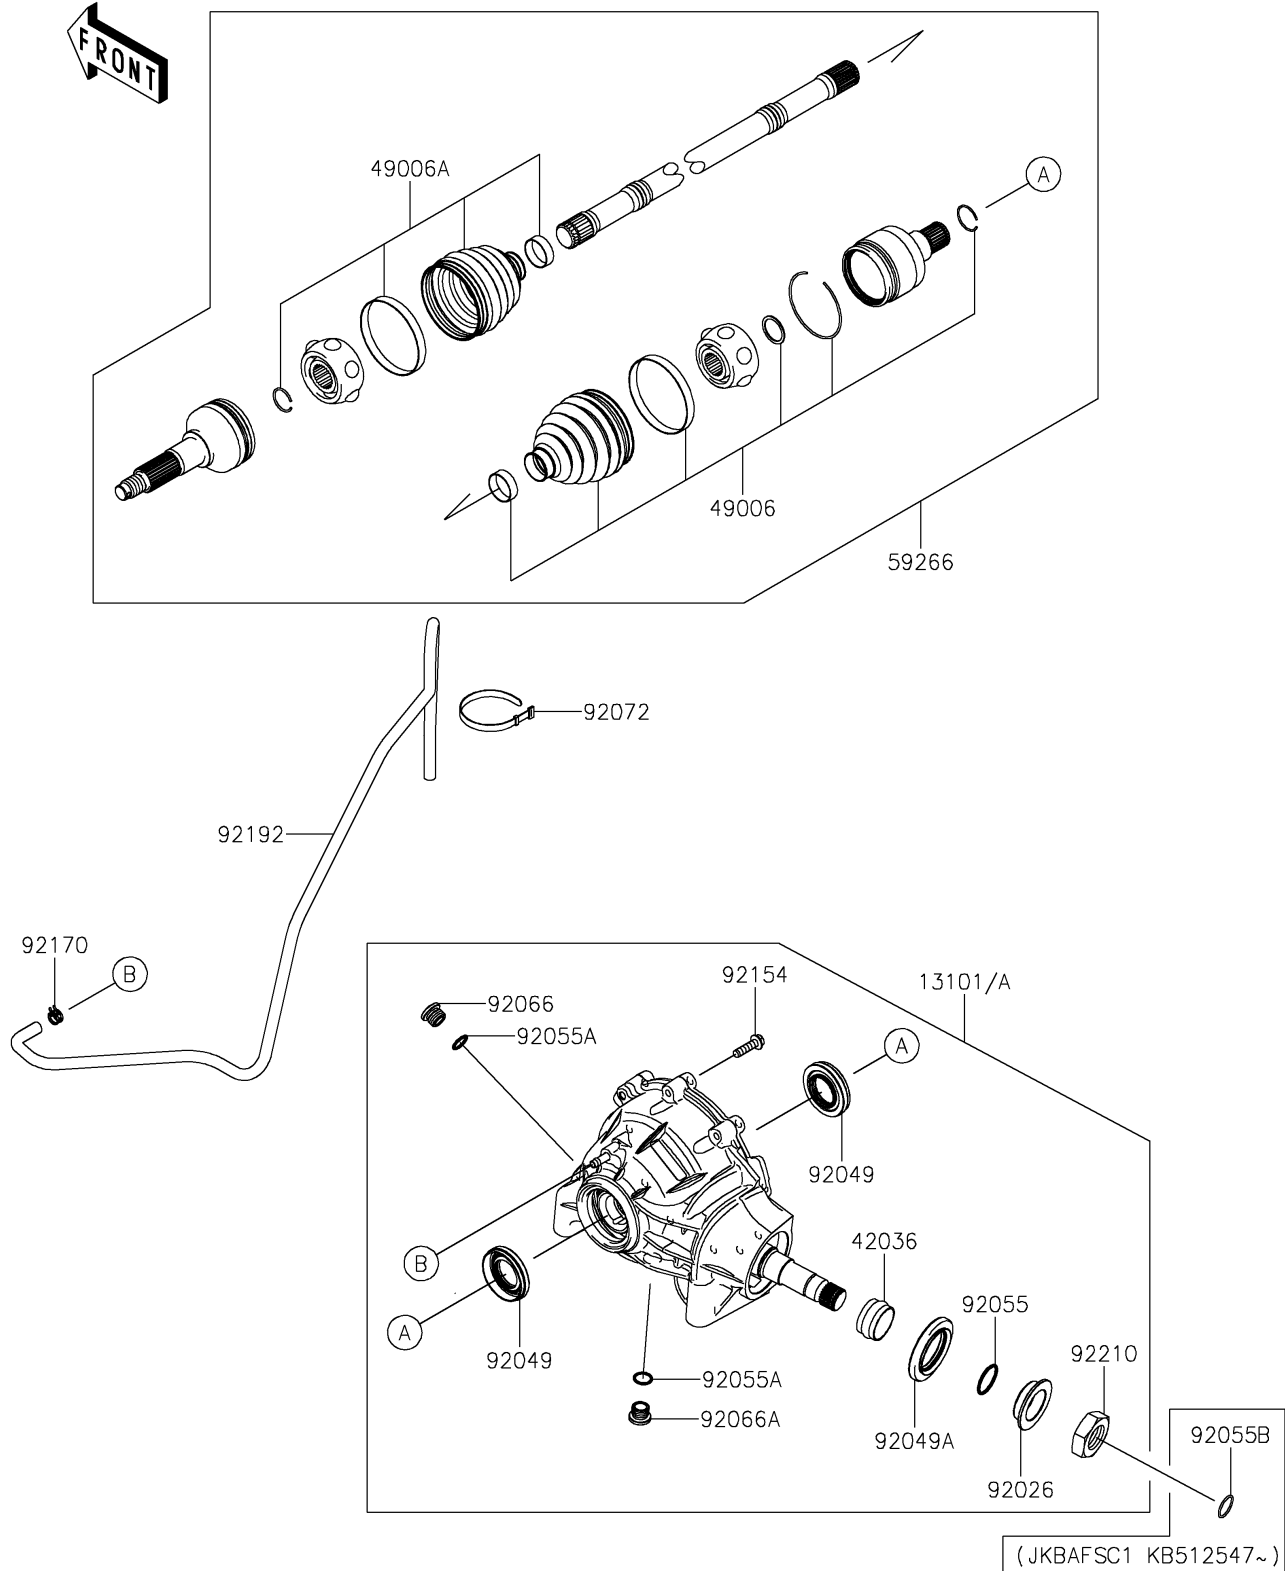

2018 MULE PRO-FXT™ EPS LE PARTS DIAGRAM

Drive Shaft-Front

E3136

2018 MULE PRO-FXT™ EPS LE PARTS LIST

Drive Shaft-Front

ITEM NAME	PART NUMBER	QUANTITY
GEAR-ASSY,FRONT DIFFERENTIAL (Ref # 13101)	13101-0662	1
SLEEVE (Ref # 42036)	42036-0741	1
BOOT,INSIDE (Ref # 49006)	49006-0578	2
BOOT,OUTSIDE (Ref # 49006A)	49006-0584	2
JOINT-BALL,FR (Ref # 59266)	59266-0710	2
SPACER (Ref # 92026)	92026-0776	1
SEAL-OIL,33X60X7 (Ref # 92049)	92049-0760	2
SEAL-OIL,44X72X7 (Ref # 92049A)	92049-0766	1
RING-O (Ref # 92055)	92055-0788	1
RING-O,15.3X2.2 (Ref # 92055A)	92055-0830	2
PLUG (Ref # 92066)	92066-0777	1
PLUG (Ref # 92066A)	92066-0778	1
BAND,L=186 (Ref # 92072)	92072-056	1
BOLT,FLANGED,8X30 (Ref # 92154)	92154-1370	10
CLAMP (Ref # 92170)	92170-2082	1
TUBE,BREATHER (Ref # 92192)	92192-1341	1
NUT (Ref # 92210)	92210-0894	1