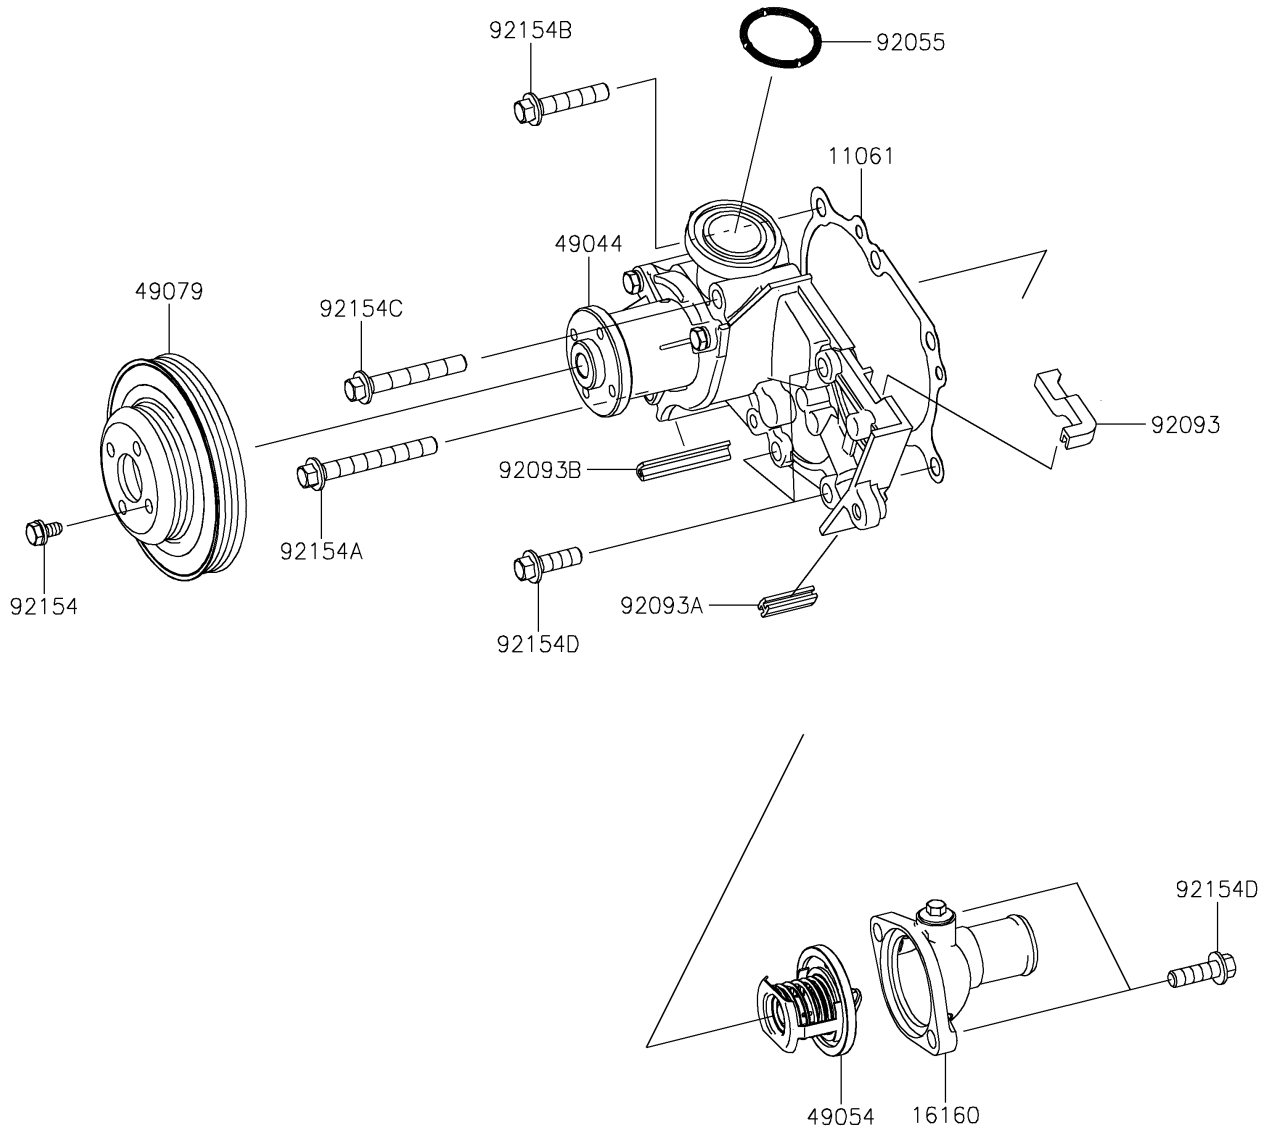

2018 MULE PRO-FXT™ EPS LE PARTS DIAGRAM

Water Pump

E3031

2018 MULE PRO-FXT™ EPS LE PARTS LIST

Water Pump

ITEM NAME	PART NUMBER	QUANTITY
GASKET,WATER PUMP (Ref # 11061)	11061-0955	1
BODY,THERMOSTAT HOUSING (Ref # 16160)	16160-0744	1
PUMP-WATER (Ref # 49044)	49044-0014	1
THERMOSTAT (Ref # 49054)	49054-0007	1
PULLEY-BELT (Ref # 49079)	49079-0022	1
RING-O (Ref # 92055)	92055-0825	1
SEAL (Ref # 92093)	92093-0638	1
SEAL (Ref # 92093A)	92093-0639	1
SEAL (Ref # 92093B)	92093-0640	1
BOLT,6X12 (Ref # 92154)	92154-1598	4
BOLT,FLANGED,8X65 (Ref # 92154A)	92154-1599	1
BOLT,FLANGED,8X40 (Ref # 92154B)	92154-1600	1
BOLT,FLANGED,8X55 (Ref # 92154C)	92154-1601	1
BOLT,FLANGED,8X25 (Ref # 92154D)	92154-1602	5