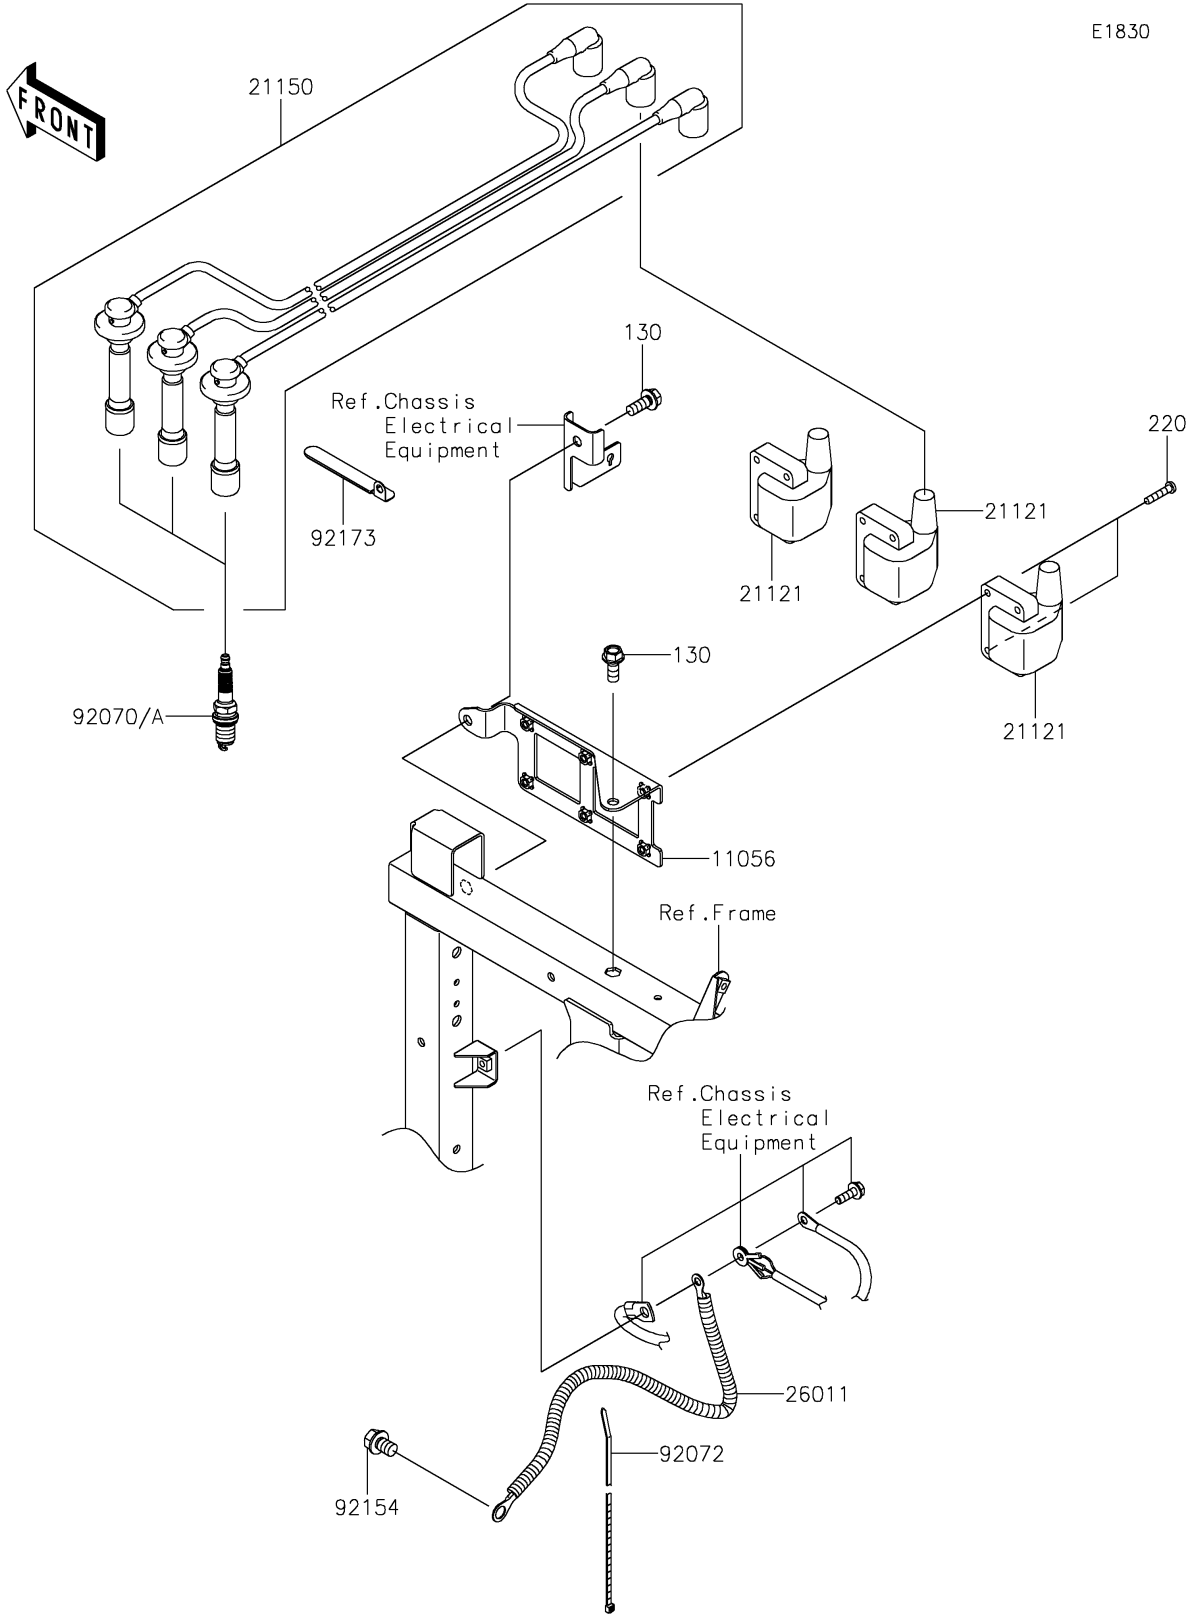

2018 MULE PRO-FXT™ EPS LE PARTS DIAGRAM

Ignition System

2018 MULE PRO-FXT™ EPS LE PARTS LIST

Ignition System

ITEM NAME	PART NUMBER	QUANTITY
BRACKET (Ref # 11056)	11056-2930	1
BOLT-FLANGED,8X20 (Ref # 130)	130BA0820	2
COIL-IGNITION (Ref # 21121)	21121-0724	3
CORD-ASSY,HIGH TENSION (Ref # 21150)	21150-0013	1
SCREW-PAN-CROS,5X25 (Ref # 220)	220AA0525	6
WIRE-LEAD (Ref # 26011)	26011-0846	1
PLUG-SPARK,7026(TORCH) (Ref # 92070)	92070-0048	3
PLUG-SPARK,IFR6B11(NGK) (Ref # 92070A)		3
BAND,L=292.1 (Ref # 92072)	92072-3509	1
BOLT,FLANGED,10X14 (Ref # 92154)	92154-1383	1
CLAMP (Ref # 92173)	92173-1056	1