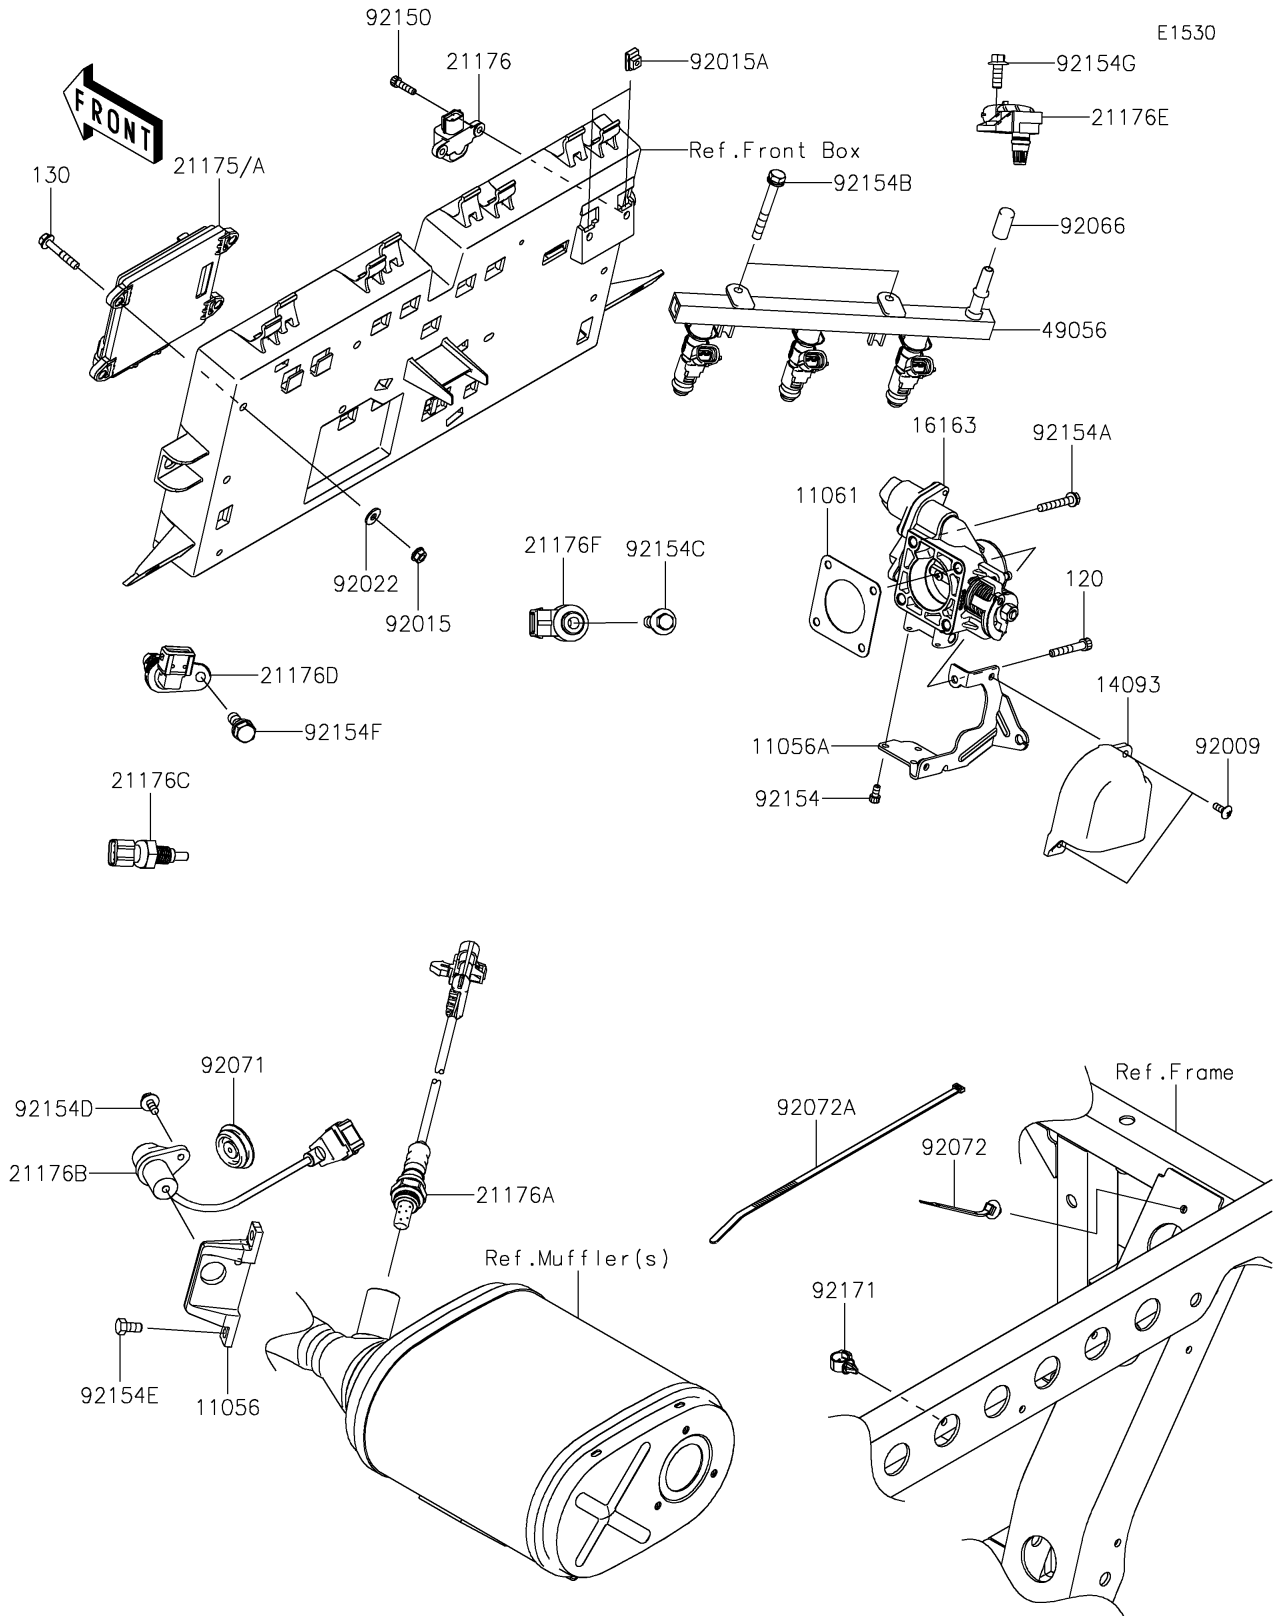

2018 MULE PRO-FXT™ EPS LE PARTS DIAGRAM

Fuel Injection

2018 MULE PRO-FXT™ EPS LE PARTS LIST

Fuel Injection

ITEM NAME	PART NUMBER	QUANTITY
BRACKET,CRANKSHAFT POSITION (Ref # 11056)	11056-2680	1
BRACKET,THROTTLE CABLE (Ref # 11056A)	11056-7495	1
GASKET,THROTTLE (Ref # 11061)	11061-0954	1
BOLT-SOCKET,6X40 (Ref # 120)	120CA0640	1
BOLT-FLANGED,6X35 (Ref # 130)	130BA0635	4
COVER,THROTTLE (Ref # 14093)	14093-0043	1
THROTTLE-ASSY (Ref # 16163)	16163-0816	1
CONTROL UNIT-ELECTRONIC,DFI (Ref # 21175)	21175-1167	1
CONTROL UNIT-ELECTRONIC,DFI (Ref # 21175A)	21175-1180	1
SENSOR,VEHICLE-DOWN (Ref # 21176)	21176-0026	1
SENSOR,OXYGEN (Ref # 21176A)	21176-0773	1
SENSOR,CRANKSHAFT POSITION (Ref # 21176B)	21176-0795	1
SENSOR,WATER TEMP (Ref # 21176C)	21176-0796	1
SENSOR,CAMSHAFT POSITION (Ref # 21176D)	21176-0797	1
SENSOR,AIR INTAKE TEMP (Ref # 21176E)	21176-0798	1
SENSOR,EXPLOSION (Ref # 21176F)	21176-0799	1
PIPE-INJECTION (Ref # 49056)	49056-0038	1
SCREW,5X14,WHITE (Ref # 92009)	92009-1366	2
NUT,FLANGED,6MM (Ref # 92015)	92015-1367	4
NUT,5MM (Ref # 92015A)	92015-1627	2
WASHER (Ref # 92022)	92022-2247	4
PLUG (Ref # 92066)	92066-0810	1
GROMMET (Ref # 92071)	92071-0730	1
BAND,OS170-FT7(BLACK) (Ref # 92072)	92072-1414	1
BAND,L=292.1 (Ref # 92072A)	92072-3509	3
BOLT,SOCKET,5X20 (Ref # 92150)	92150-1019	2
BOLT,SOCKET,5X10 (Ref # 92154)	92154-1396	3
BOLT,6X38 (Ref # 92154A)	92154-1589	3
BOLT,6X50 (Ref # 92154B)	92154-1591	2

2018 MULE PRO-FXT™ EPS LE PARTS LIST

Fuel Injection

ITEM NAME	PART NUMBER	QUANTITY
BOLT,FLANGED,8X30 (Ref # 92154C)	92154-1592	1
BOLT,FLANGED,6X12 (Ref # 92154D)	92154-1593	1
BOLT,6X12 (Ref # 92154E)	92154-1594	2
BOLT,8X16 (Ref # 92154F)	92154-1595	1
BOLT,FLANGED,6X16 (Ref # 92154G)	92154-1596	1
CLAMP,13MM DIA. (Ref # 92171)	92171-1415	1