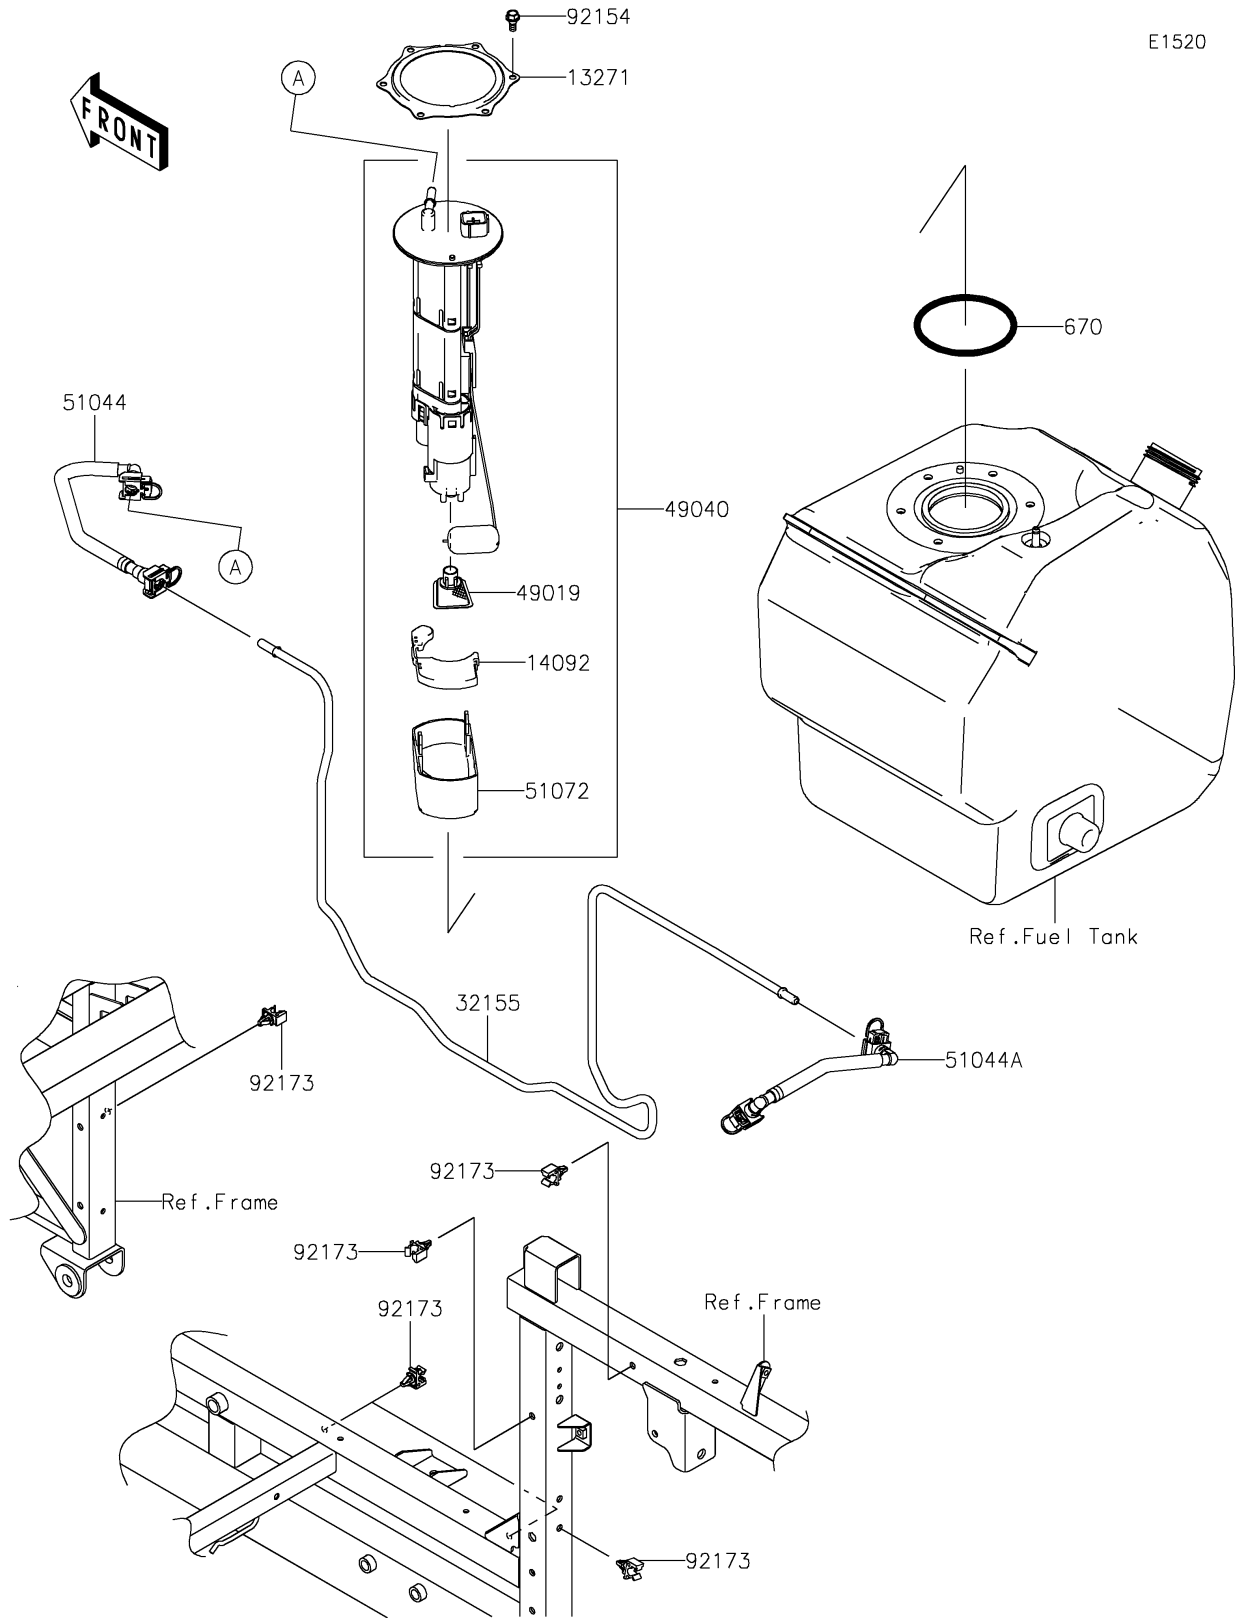

2018 MULE PRO-FXT™ EPS LE PARTS DIAGRAM

Fuel Pump

2018 MULE PRO-FXT™ EPS LE PARTS LIST

Fuel Pump

ITEM NAME	PART NUMBER	QUANTITY
PLATE (Ref # 13271)	13271-0980	1
COVER (Ref # 14092)	14092-1044	1
PIPE,FUEL (Ref # 32155)	32155-1619	1
FILTER-FUEL (Ref # 49019)	49019-0013	1
PUMP-FUEL (Ref # 49040)	49040-0733	1
TUBE-ASSY,TANK-PIPE (Ref # 51044)	51044-0833	1
TUBE-ASSY,PIPE-INJECTION PIPE (Ref # 51044A)	51044-0834	1
CHAMBER-FUEL (Ref # 51072)	51072-0003	1
O RING (Ref # 670)	670E5090	1
BOLT,FUEL PUMP (Ref # 92154)	92154-1326	6
CLAMP,FUEL PIPE (Ref # 92173)	92173-1213	6