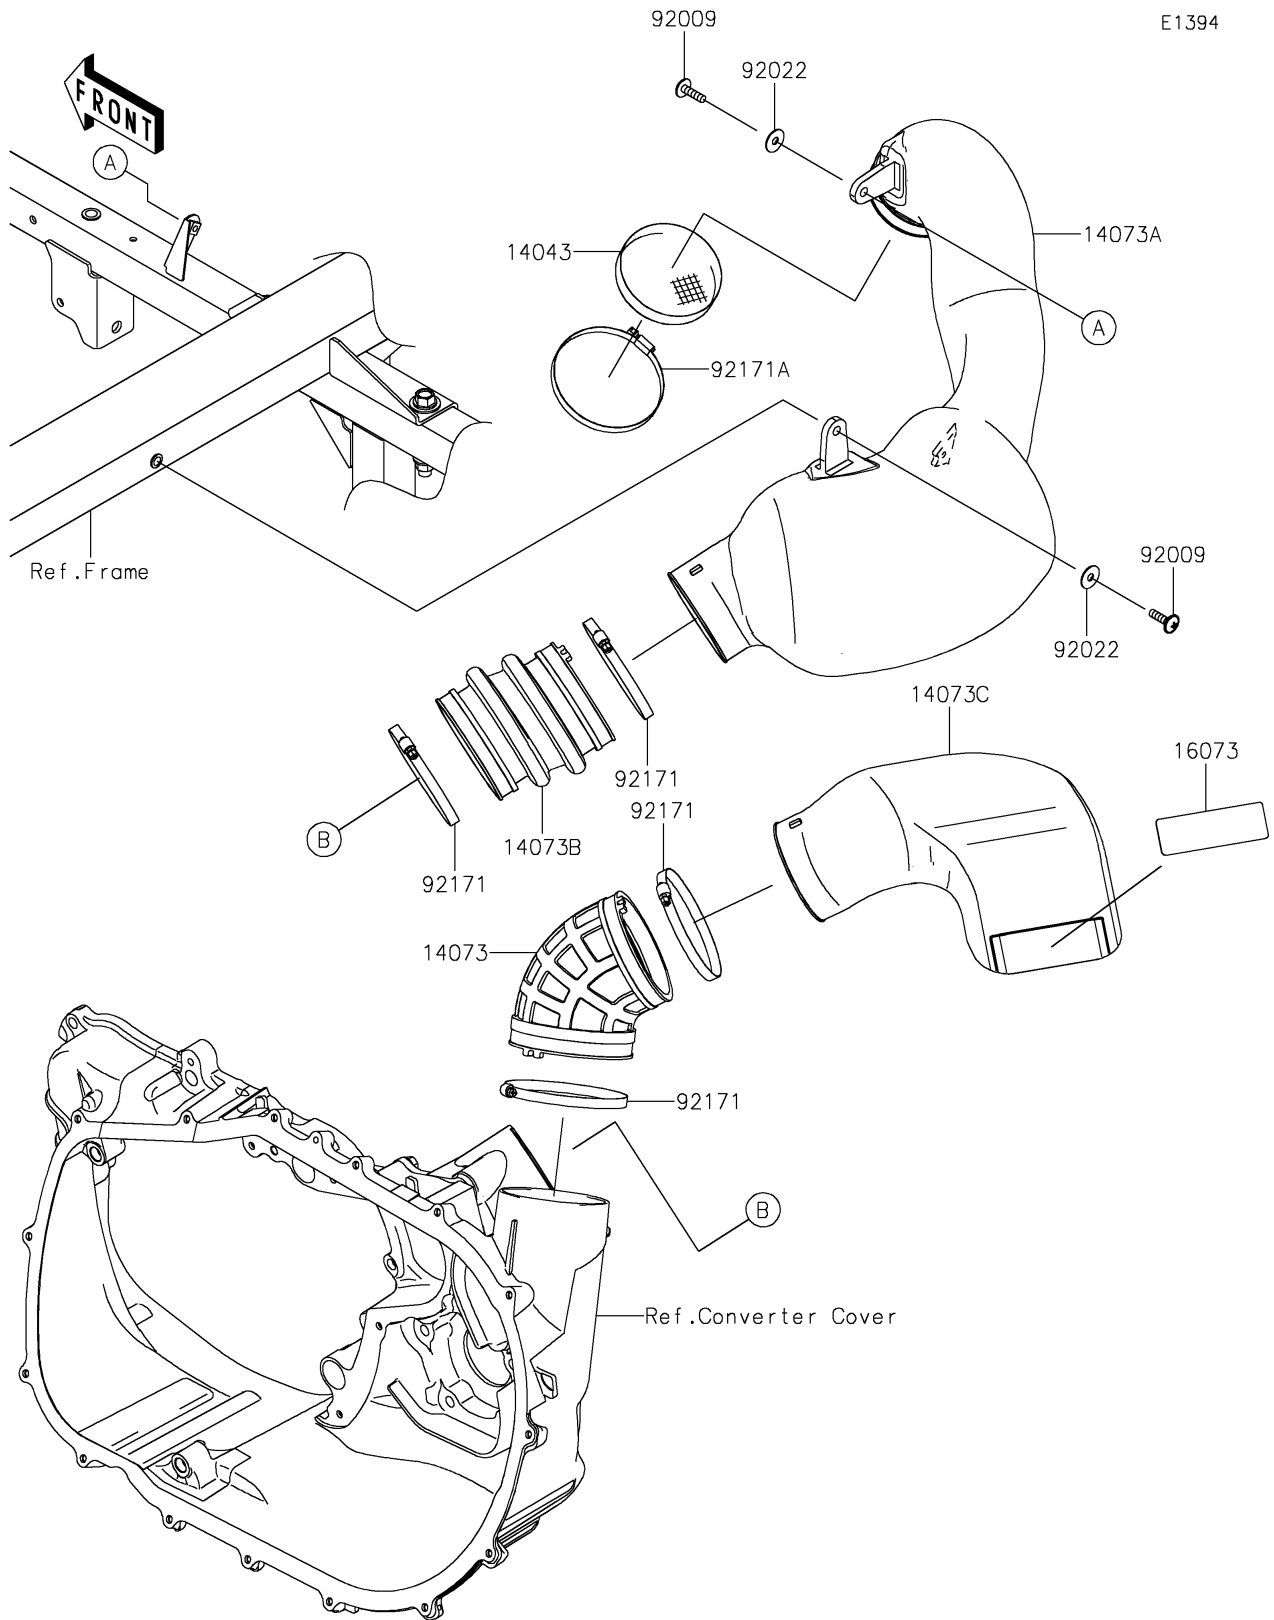

# 2018 MULE PRO-FXT™ EPS LE PARTS DIAGRAM

Air Cleaner-Belt Converter

E1394

## 2018 MULE PRO-FXT™ EPS LE PARTS LIST

### Air Cleaner-Belt Converter

ITEM NAME	PART NUMBER	QUANTITY
FILTER (Ref # 14043)	14043-0013	1
DUCT,EXHAUST (Ref # 14073)	14073-0788	1
DUCT,INTAKE (Ref # 14073A)	14073-0789	1
DUCT,INTAKE (Ref # 14073B)	14073-0790	1
DUCT,EXHAUST (Ref # 14073C)	14073-0793	1
INSULATOR (Ref # 16073)	16073-0826	1
SCREW,6X22 (Ref # 92009)	92009-1441	2
WASHER,PLAIN,6.5X20X1 (Ref # 92022)	92022-165	2
CLAMP (Ref # 92171)	92171-1383	4
CLAMP (Ref # 92171A)	92171-3716	1