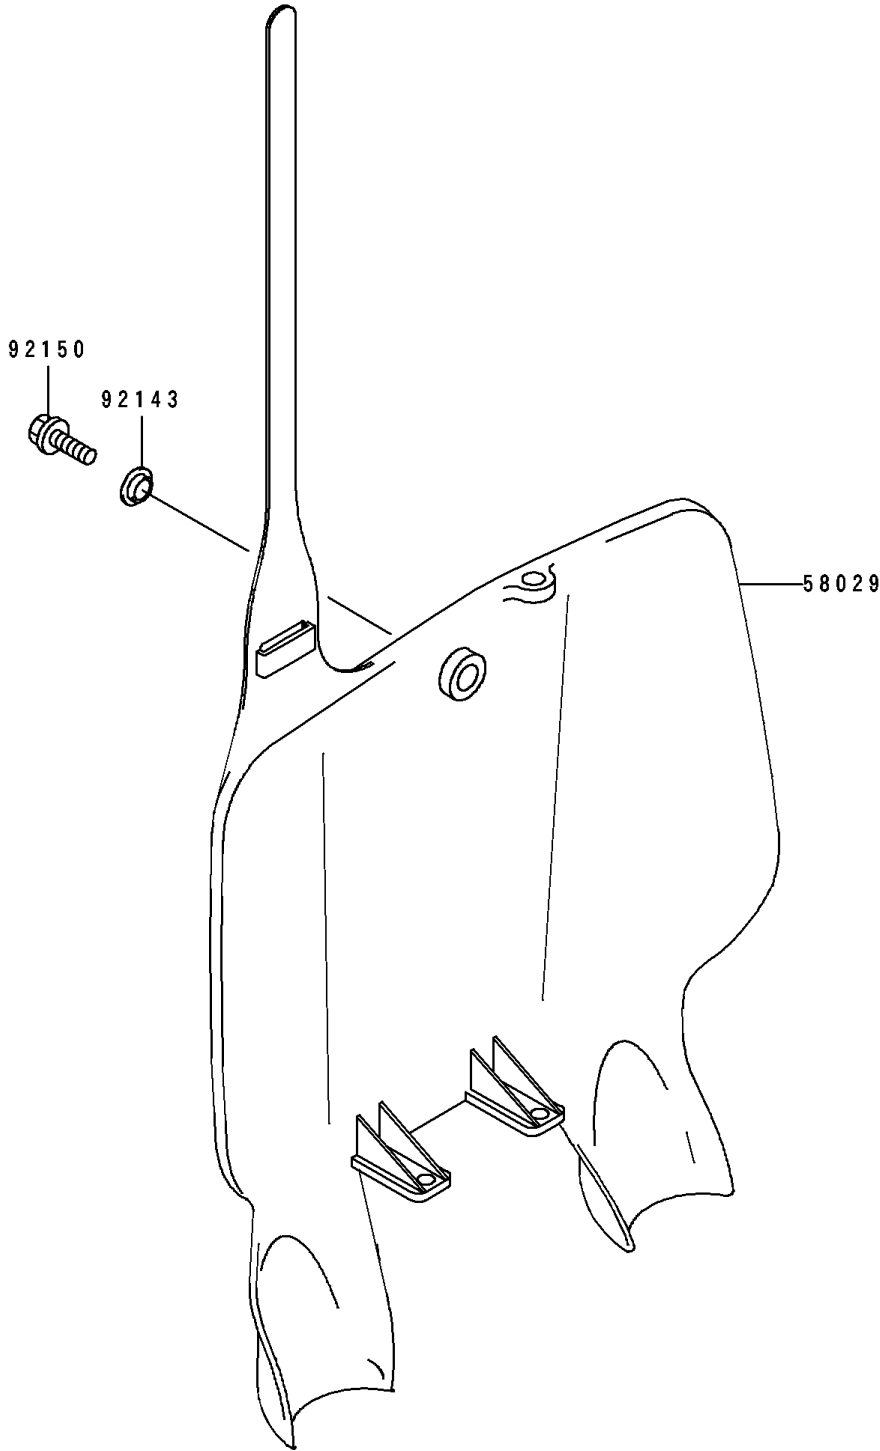

## 1997 KX125 PARTS DIAGRAM

Accessory

F2910

## 1997 KX125 PARTS LIST

Accessory

ITEM NAME	PART NUMBER	QUANTITY
PLATE-NUMBER,P.WHITE (Ref # 58029)	58029-1078-6F	1
COLLAR (Ref # 92143)	92143-1196	1
BOLT,6X14 (Ref # 92150)	92150-1340	1