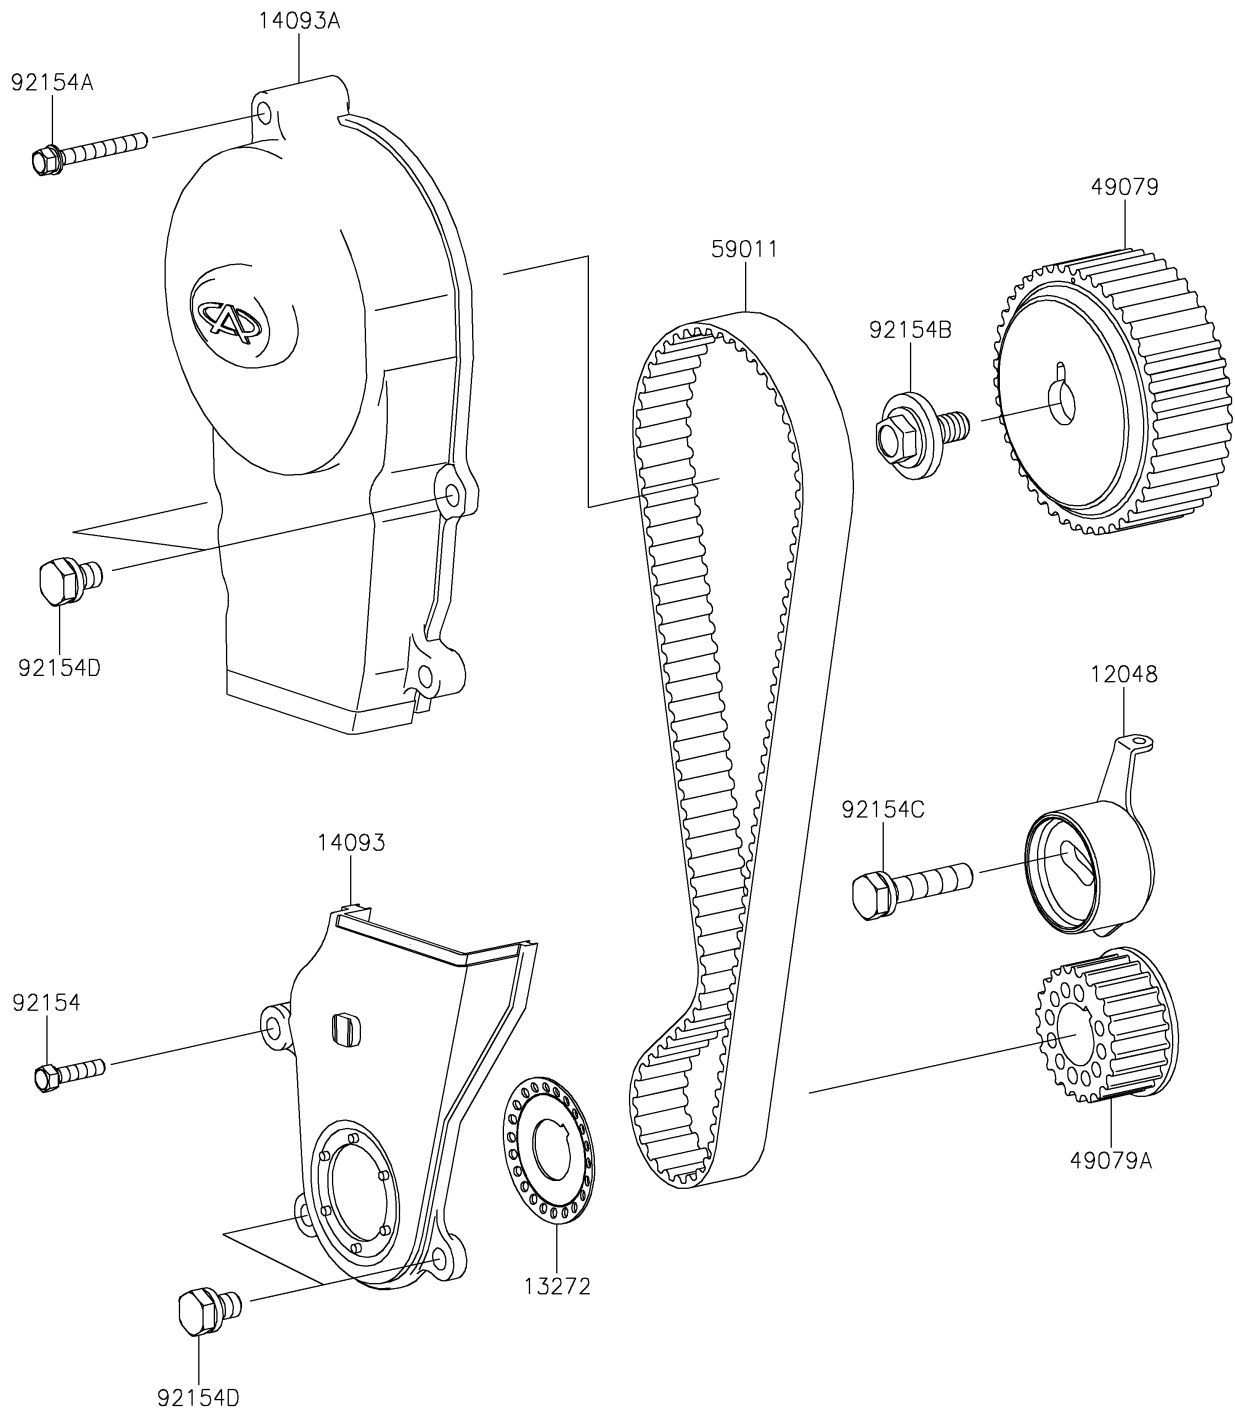

## PARTS DIAGRAM

### Timing Belt

E1215

## PARTS LIST

### Timing Belt

ITEM NAME	PART NUMBER	QUANTITY
TENSIONER-ASSY (Ref # 12048)	12048-0093	1
PLATE,TIMING BELT (Ref # 13272)	13272-1872	1
COVER,TIMING BELT,LWR (Ref # 14093)	14093-0200	1
COVER,TIMING BELT,UPP (Ref # 14093A)	14093-0201	1
PULLEY-BELT,CAMSHAFT (Ref # 49079)	49079-0023	1
PULLEY-BELT,CRANKSHAFT (Ref # 49079A)	49079-0024	1
BELT,TIMING (Ref # 59011)	59011-0042	1
BOLT,6X25 (Ref # 92154)	92154-1583	1
BOLT,6X50 (Ref # 92154A)	92154-1591	1
BOLT,FLANGED (Ref # 92154B)	92154-1614	1
BOLT,10X45 (Ref # 92154C)	92154-1615	1
BOLT,6X16 (Ref # 92154D)	92154-1617	4