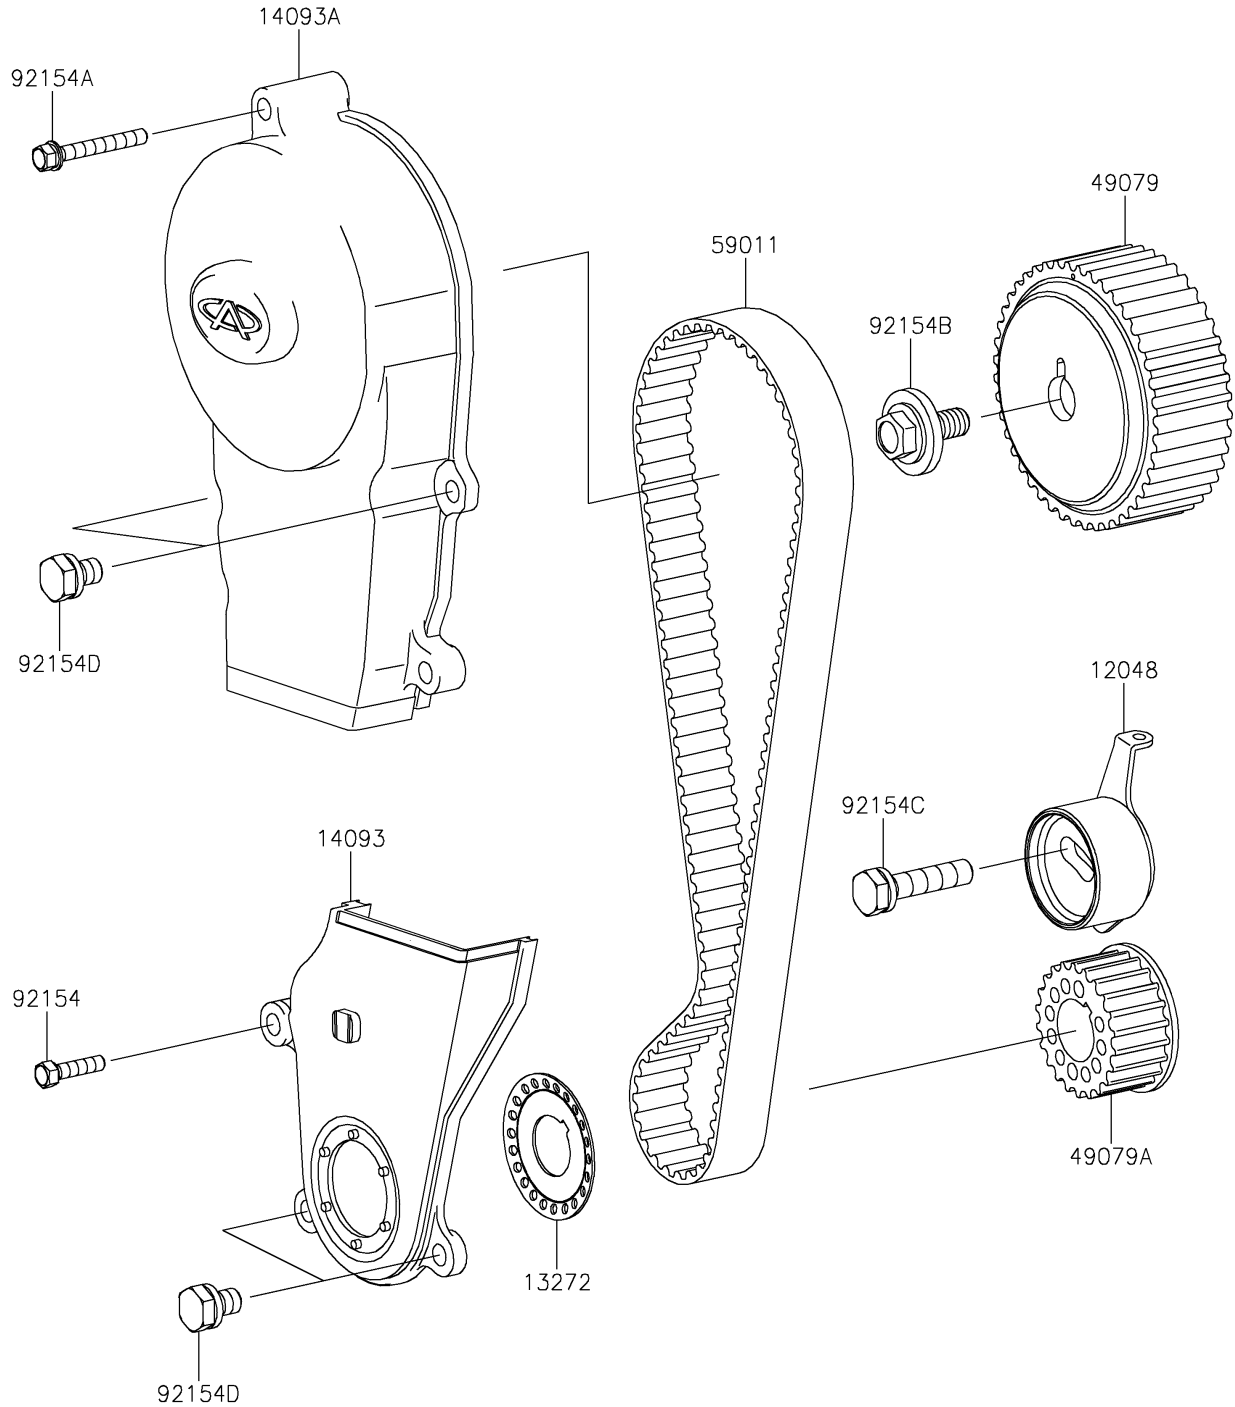

2018 MULE PRO-FXT™ EPS LE PARTS DIAGRAM

Timing Belt

E1215

2018 MULE PRO-FXT™ EPS LE PARTS LIST

Timing Belt

ITEM NAME	PART NUMBER	QUANTITY
TENSIONER-ASSY (Ref # 12048)	12048-0093	1
PLATE,TIMING BELT (Ref # 13272)	13272-1872	1
COVER,TIMING BELT,LWR (Ref # 14093)	14093-0200	1
COVER,TIMING BELT,UPP (Ref # 14093A)	14093-0201	1
PULLEY-BELT,CAMSHAFT (Ref # 49079)	49079-0023	1
PULLEY-BELT,CRANKSHAFT (Ref # 49079A)	49079-0024	1
BELT,TIMING (Ref # 59011)	59011-0042	1
BOLT,6X25 (Ref # 92154)	92154-1583	1
BOLT,6X50 (Ref # 92154A)	92154-1591	1
BOLT,FLANGED (Ref # 92154B)	92154-1614	1
BOLT,10X45 (Ref # 92154C)	92154-1615	1
BOLT,6X16 (Ref # 92154D)	92154-1617	4