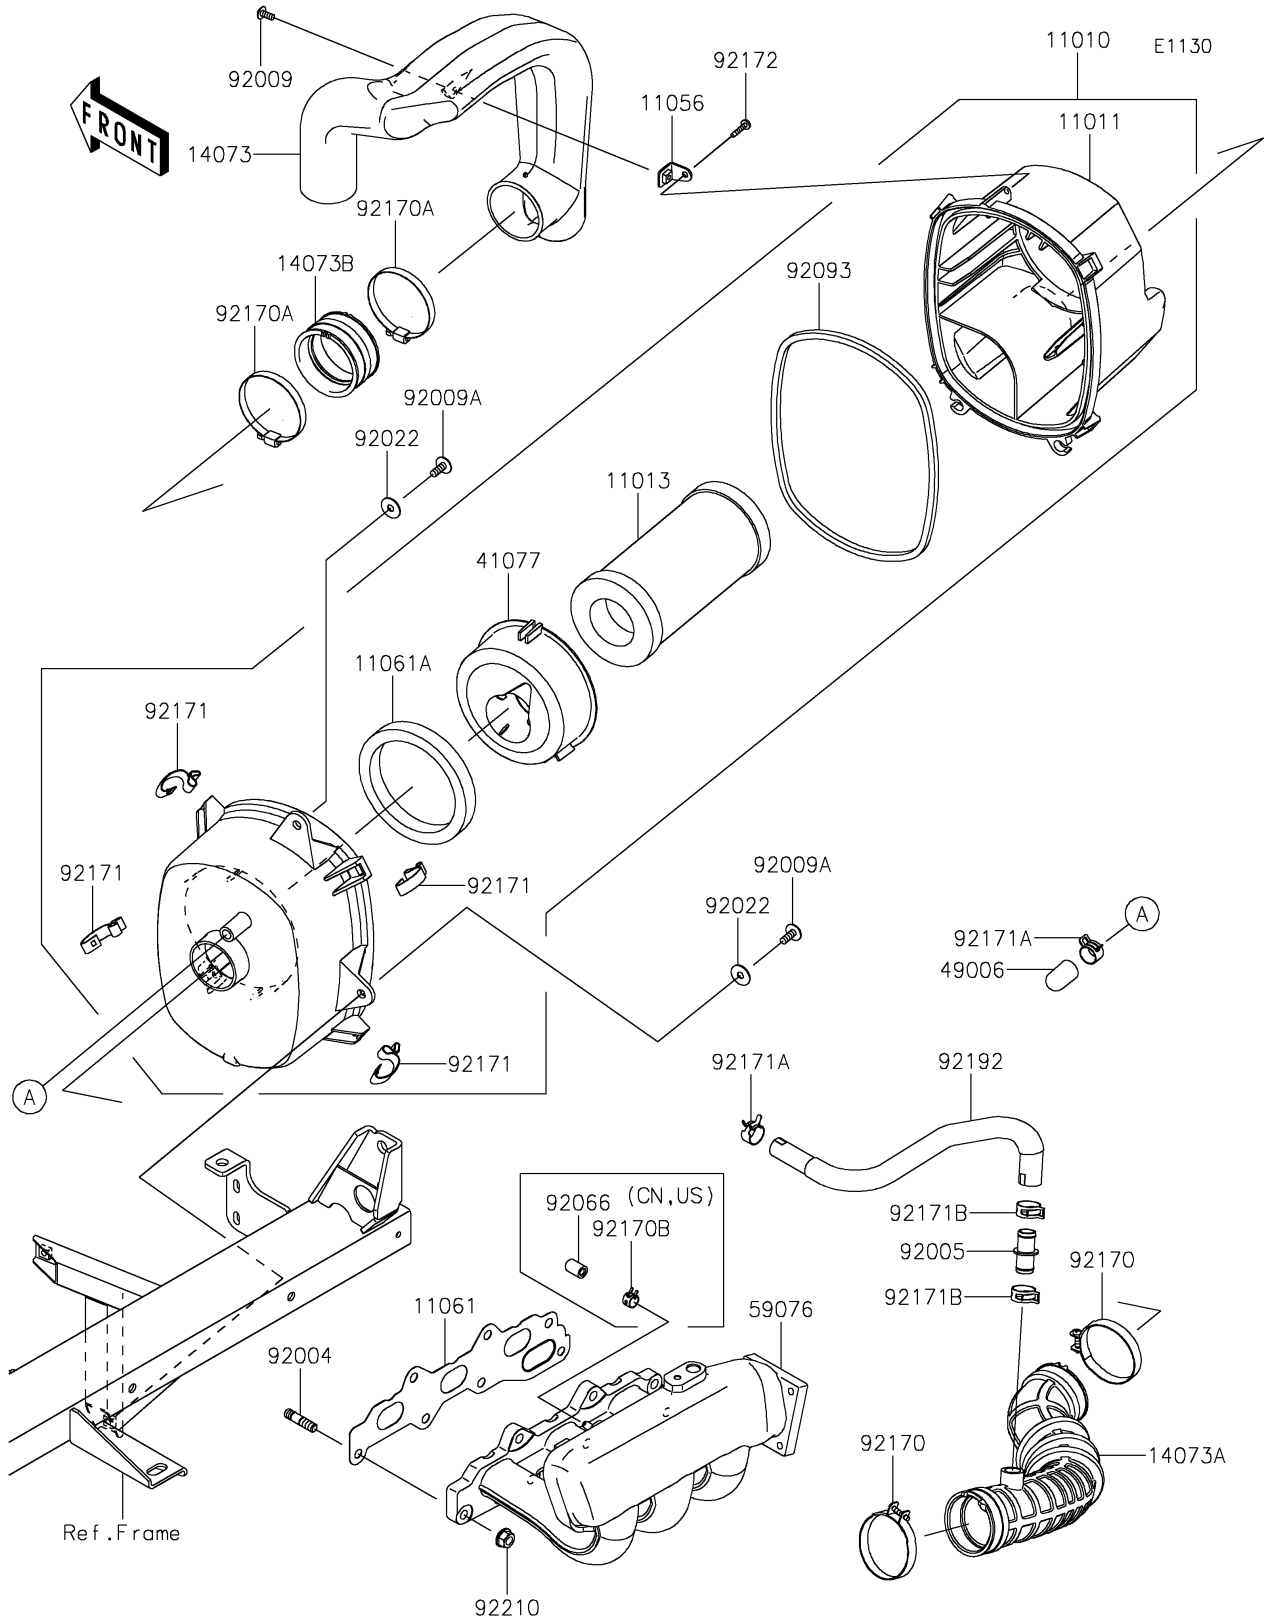

2018 MULE PRO-FXT™ EPS LE PARTS DIAGRAM

Air Cleaner

2018 MULE PRO-FXT™ EPS LE PARTS LIST

Air Cleaner

ITEM NAME	PART NUMBER	QUANTITY
FILTER-ASSY-AIR (Ref # 11010)	11010-0860	1
CASE-AIR FILTER,UPP (Ref # 11011)	11011-0857	1
ELEMENT-AIR FILTER (Ref # 11013)	11013-1290	1
BRACKET,AIR FILTER (Ref # 11056)	11056-3734	1
GASKET,INTAKE MANIFOLD (Ref # 11061)	11061-0956	1
GASKET,ADAPTER (Ref # 11061A)	11061-0961	1
DUCT,INTAKE (Ref # 14073)	14073-0786	1
DUCT,INTAKE (Ref # 14073A)	14073-0992	1
DUCT,JOINT (Ref # 14073B)	14073-1775	1
ADAPTER,ELEMENT (Ref # 41077)	41077-0719	1
BOOT (Ref # 49006)	49006-0555	1
MANIFOLD-INTAKE (Ref # 59076)	59076-0017	1
STUD (Ref # 92004)	92004-0734	7
FITTING,DUCT-BREATHER TUBE (Ref # 92005)	92005-0992	1
SCREW,5X12 (Ref # 92009)	92009-1154	1
SCREW,6X16 (Ref # 92009A)	92009-1621	2
WASHER,PLAIN,6.5X20X1 (Ref # 92022)	92022-165	2
PLUG (Ref # 92066)	92066-0862	1
SEAL,AIR FILTER (Ref # 92093)	92093-0607	1
CLAMP (Ref # 92170)	92170-1448	2
CLAMP (Ref # 92170A)	92170-1764	2
CLAMP (Ref # 92170B)	92170-2043	1
CLAMP (Ref # 92171)	92171-0225	4
CLAMP (Ref # 92171A)	92171-0533	2
CLAMP,18.8MM (Ref # 92171B)	92171-2056	2
SCREW,TAPPING,5X20 (Ref # 92172)	92172-0009	1
TUBE,BREATHER (Ref # 92192)	92192-2365	1
NUT (Ref # 92210)	92210-0944	7