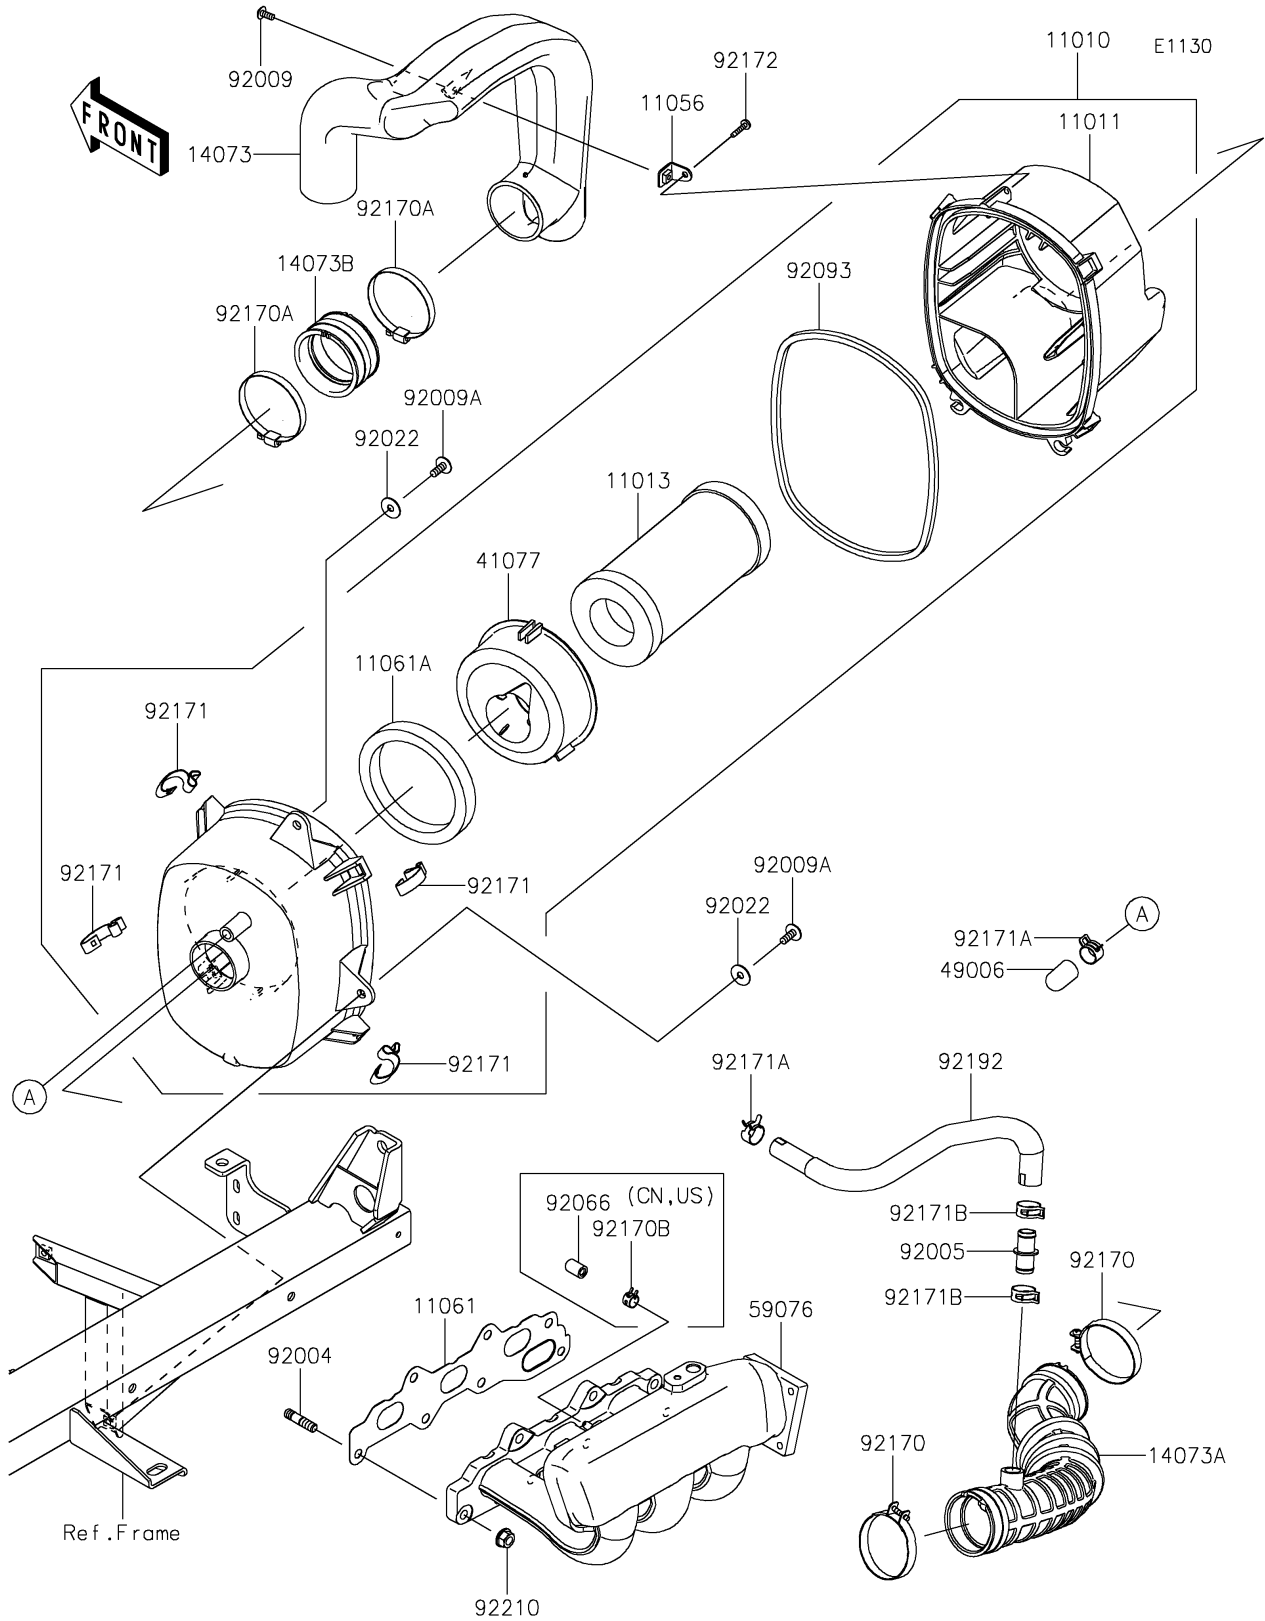

# 2018 MULE PRO-FXT™ EPS LE PARTS DIAGRAM

Air Cleaner

## 2018 MULE PRO-FXT™ EPS LE PARTS LIST

### Air Cleaner

ITEM NAME	PART NUMBER	QUANTITY
FILTER-ASSY-AIR (Ref # 11010)	11010-0860	1
CASE-AIR FILTER,UPP (Ref # 11011)	11011-0857	1
ELEMENT-AIR FILTER (Ref # 11013)	11013-1290	1
BRACKET,AIR FILTER (Ref # 11056)	11056-3734	1
GASKET,INTAKE MANIFOLD (Ref # 11061)	11061-0956	1
GASKET,ADAPTER (Ref # 11061A)	11061-0961	1
DUCT,INTAKE (Ref # 14073)	14073-0786	1
DUCT,INTAKE (Ref # 14073A)	14073-0992	1
DUCT,JOINT (Ref # 14073B)	14073-1775	1
ADAPTER,ELEMENT (Ref # 41077)	41077-0719	1
BOOT (Ref # 49006)	49006-0555	1
MANIFOLD-INTAKE (Ref # 59076)	59076-0017	1
STUD (Ref # 92004)	92004-0734	7
FITTING,DUCT-BREATHER TUBE (Ref # 92005)	92005-0992	1
SCREW,5X12 (Ref # 92009)	92009-1154	1
SCREW,6X16 (Ref # 92009A)	92009-1621	2
WASHER,PLAIN,6.5X20X1 (Ref # 92022)	92022-165	2
PLUG (Ref # 92066)	92066-0862	1
SEAL,AIR FILTER (Ref # 92093)	92093-0607	1
CLAMP (Ref # 92170)	92170-1448	2
CLAMP (Ref # 92170A)	92170-1764	2
CLAMP (Ref # 92170B)	92170-2043	1
CLAMP (Ref # 92171)	92171-0225	4
CLAMP (Ref # 92171A)	92171-0533	2
CLAMP,18.8MM (Ref # 92171B)	92171-2056	2
SCREW,TAPPING,5X20 (Ref # 92172)	92172-0009	1
TUBE,BREATHER (Ref # 92192)	92192-2365	1
NUT (Ref # 92210)	92210-0944	7