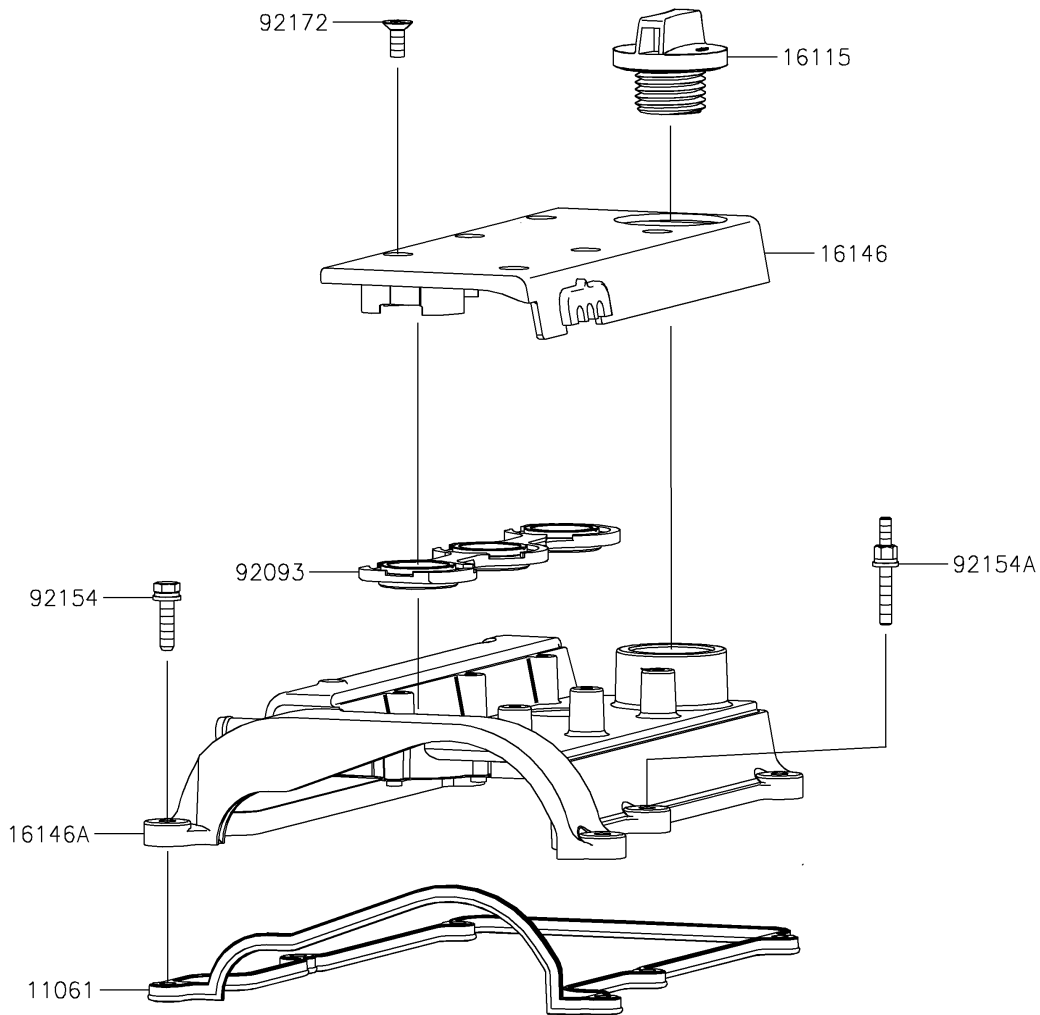

2018 MULE PRO-FXT™ EPS LE PARTS DIAGRAM

Cylinder Head Cover

E1112

2018 MULE PRO-FXT™ EPS LE PARTS LIST

Cylinder Head Cover

ITEM NAME	PART NUMBER	QUANTITY
GASKET,HEAD COVER (Ref # 11061)	11061-0953	1
CAP-OIL FILLER (Ref # 16115)	16115-0027	1
COVER-ASSY,SPARK PLUG (Ref # 16146)	16146-0738	1
COVER-ASSY,CYLINDER HEAD (Ref # 16146A)	16146-0741	1
SEAL,SPARK PLUG COVER (Ref # 92093)	92093-0608	1
BOLT,6X25 (Ref # 92154)	92154-1583	5
BOLT (Ref # 92154A)	92154-1584	1
SCREW,6X16 (Ref # 92172)	92172-0905	6