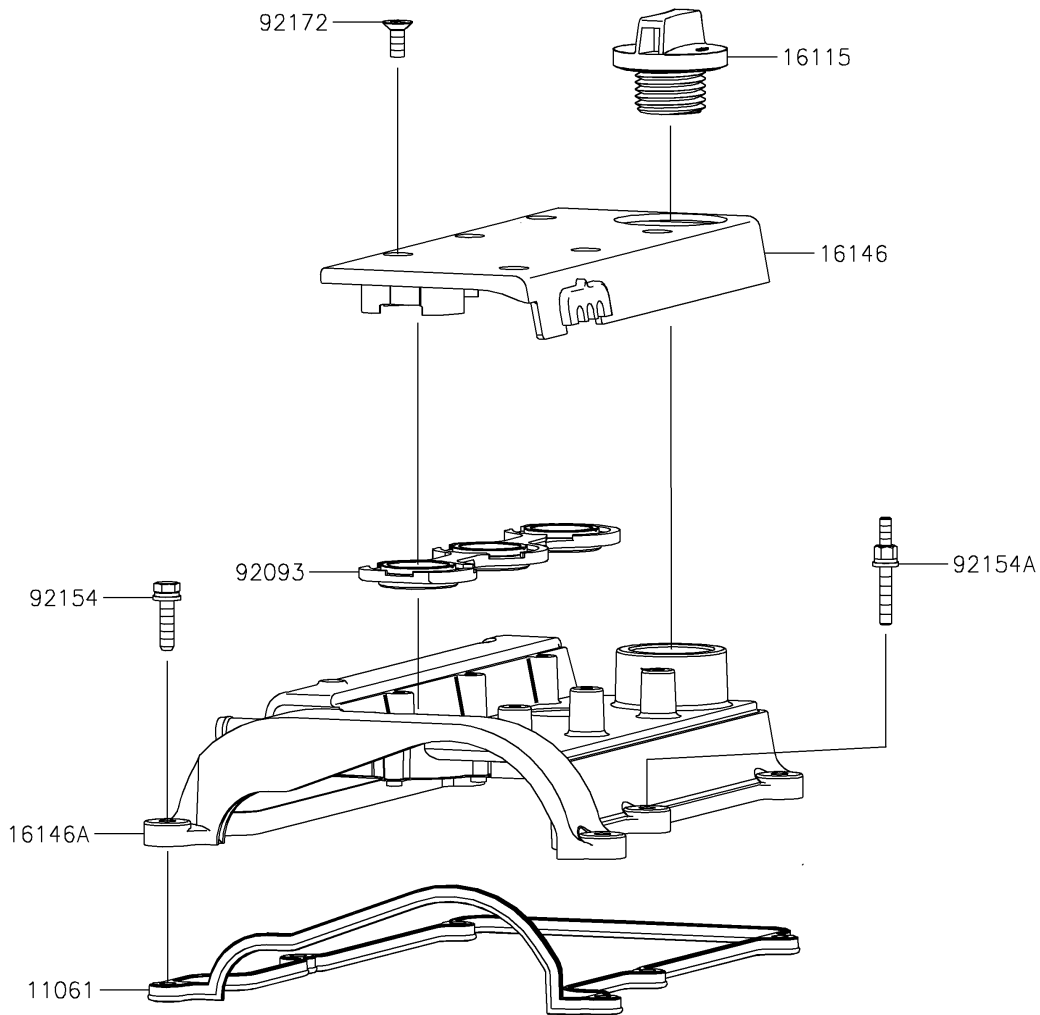

# 2018 MULE PRO-FXT™ EPS LE PARTS DIAGRAM

Cylinder Head Cover

E1112

### Cylinder Head Cover

ITEM NAME	PART NUMBER	QUANTITY
GASKET,HEAD COVER (Ref # 11061)	11061-0953	1
CAP-OIL FILLER (Ref # 16115)	16115-0027	1
COVER-ASSY,SPARK PLUG (Ref # 16146)	16146-0738	1
COVER-ASSY,CYLINDER HEAD (Ref # 16146A)	16146-0741	1
SEAL,SPARK PLUG COVER (Ref # 92093)	92093-0608	1
BOLT,6X25 (Ref # 92154)	92154-1583	5
BOLT (Ref # 92154A)	92154-1584	1
SCREW,6X16 (Ref # 92172)	92172-0905	6