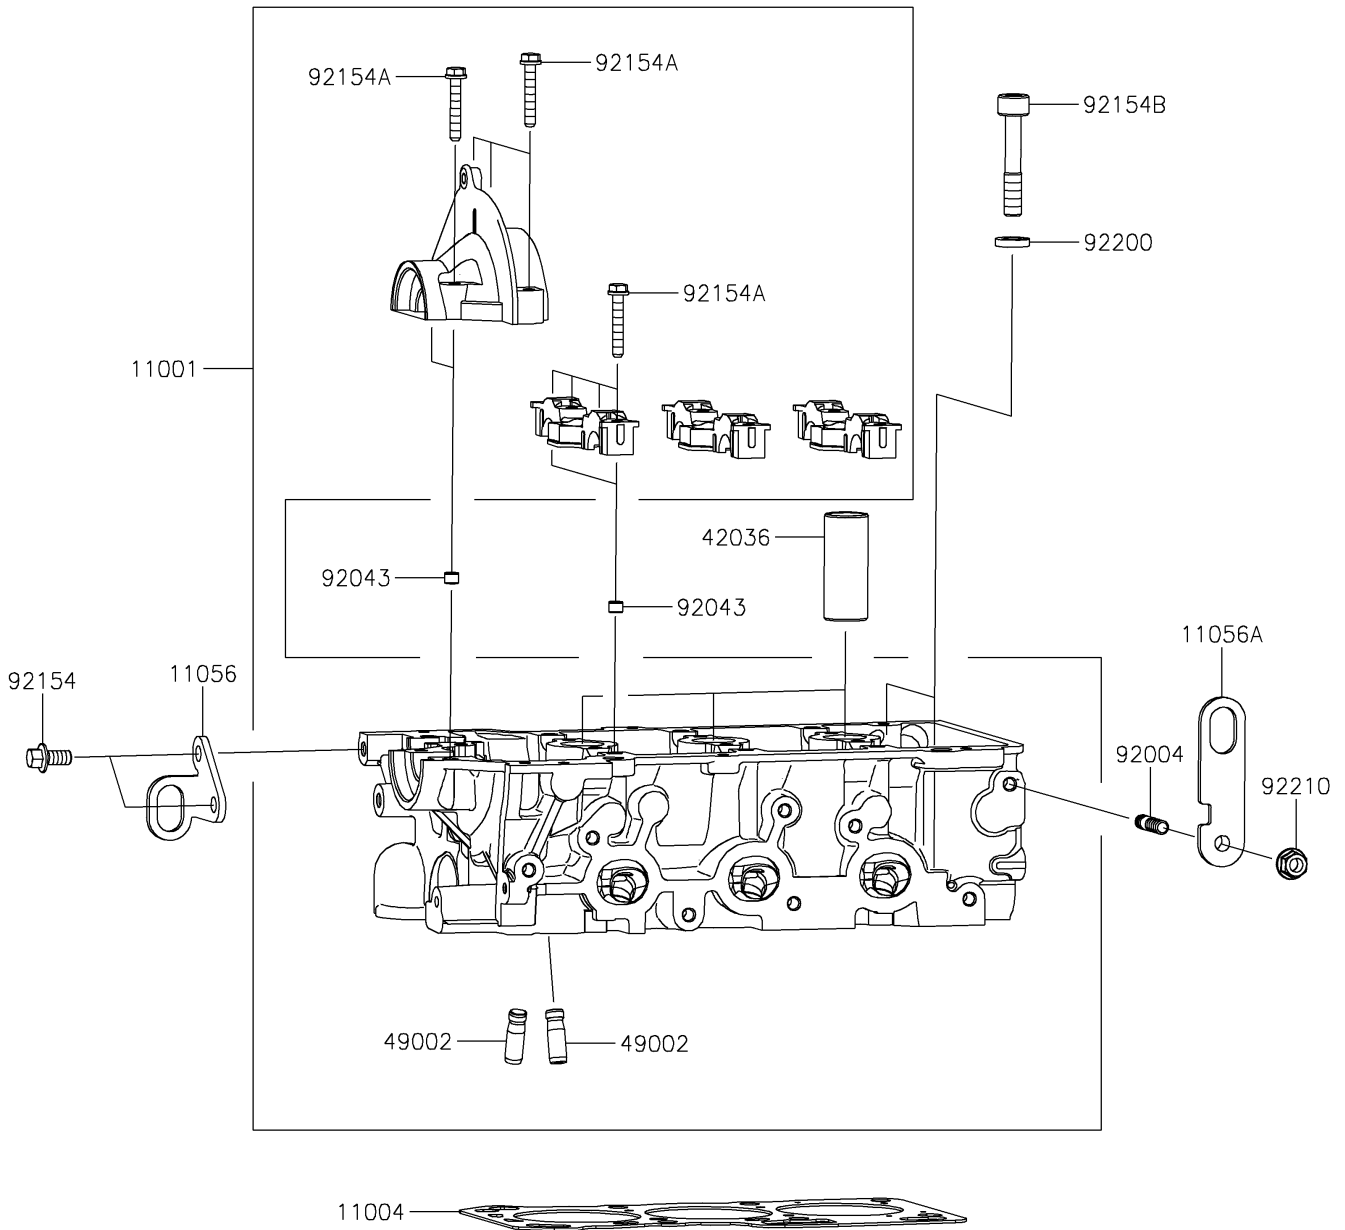

2018 MULE PRO-FXT™ EPS LE PARTS DIAGRAM

Cylinder Head

E1111

2018 MULE PRO-FXT™ EPS LE PARTS LIST

Cylinder Head

ITEM NAME	PART NUMBER	QUANTITY
HEAD-CYLINDER (Ref # 11001)	11001-0839	1
GASKET-HEAD (Ref # 11004)	11004-0747	1
BRACKET (Ref # 11056)	11056-7081	1
BRACKET (Ref # 11056A)	11056-7082	1
SLEEVE,SPARK PLUG (Ref # 42036)	42036-0764	3
GUIDE-VALVE (Ref # 49002)	49002-0030	12
STUD (Ref # 92004)	92004-0734	1
PIN (Ref # 92043)	92043-0831	8
BOLT,FLANGED,8X16 (Ref # 92154)	92154-1588	2
BOLT,6X38 (Ref # 92154A)	92154-1589	17
BOLT,SOCKET (Ref # 92154B)	92154-1590	8
WASHER (Ref # 92200)	92200-1683	8
NUT (Ref # 92210)	92210-0944	1