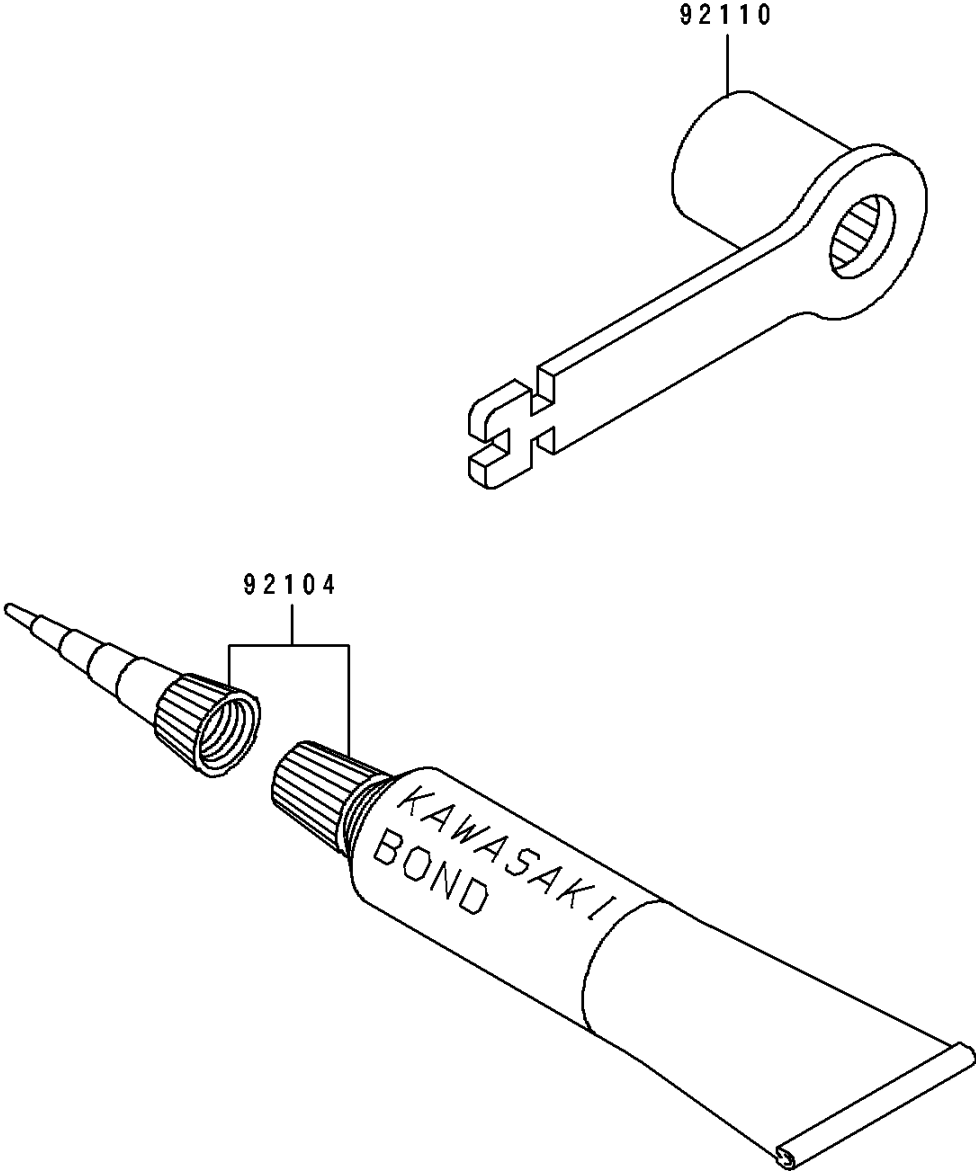

1997 KX125 PARTS DIAGRAM

Owner's Tools

F2810

1997 KX125 PARTS LIST

Owner's Tools

ITEM NAME	PART NUMBER	QUANTITY
GASKET-LIQUID,TUBE,100G,SILVER (Ref # 92104)	92104-002	1
TOOL-WRENCH,BOX,21MM&SPOKE (Ref # 92110)	92110-1176	1