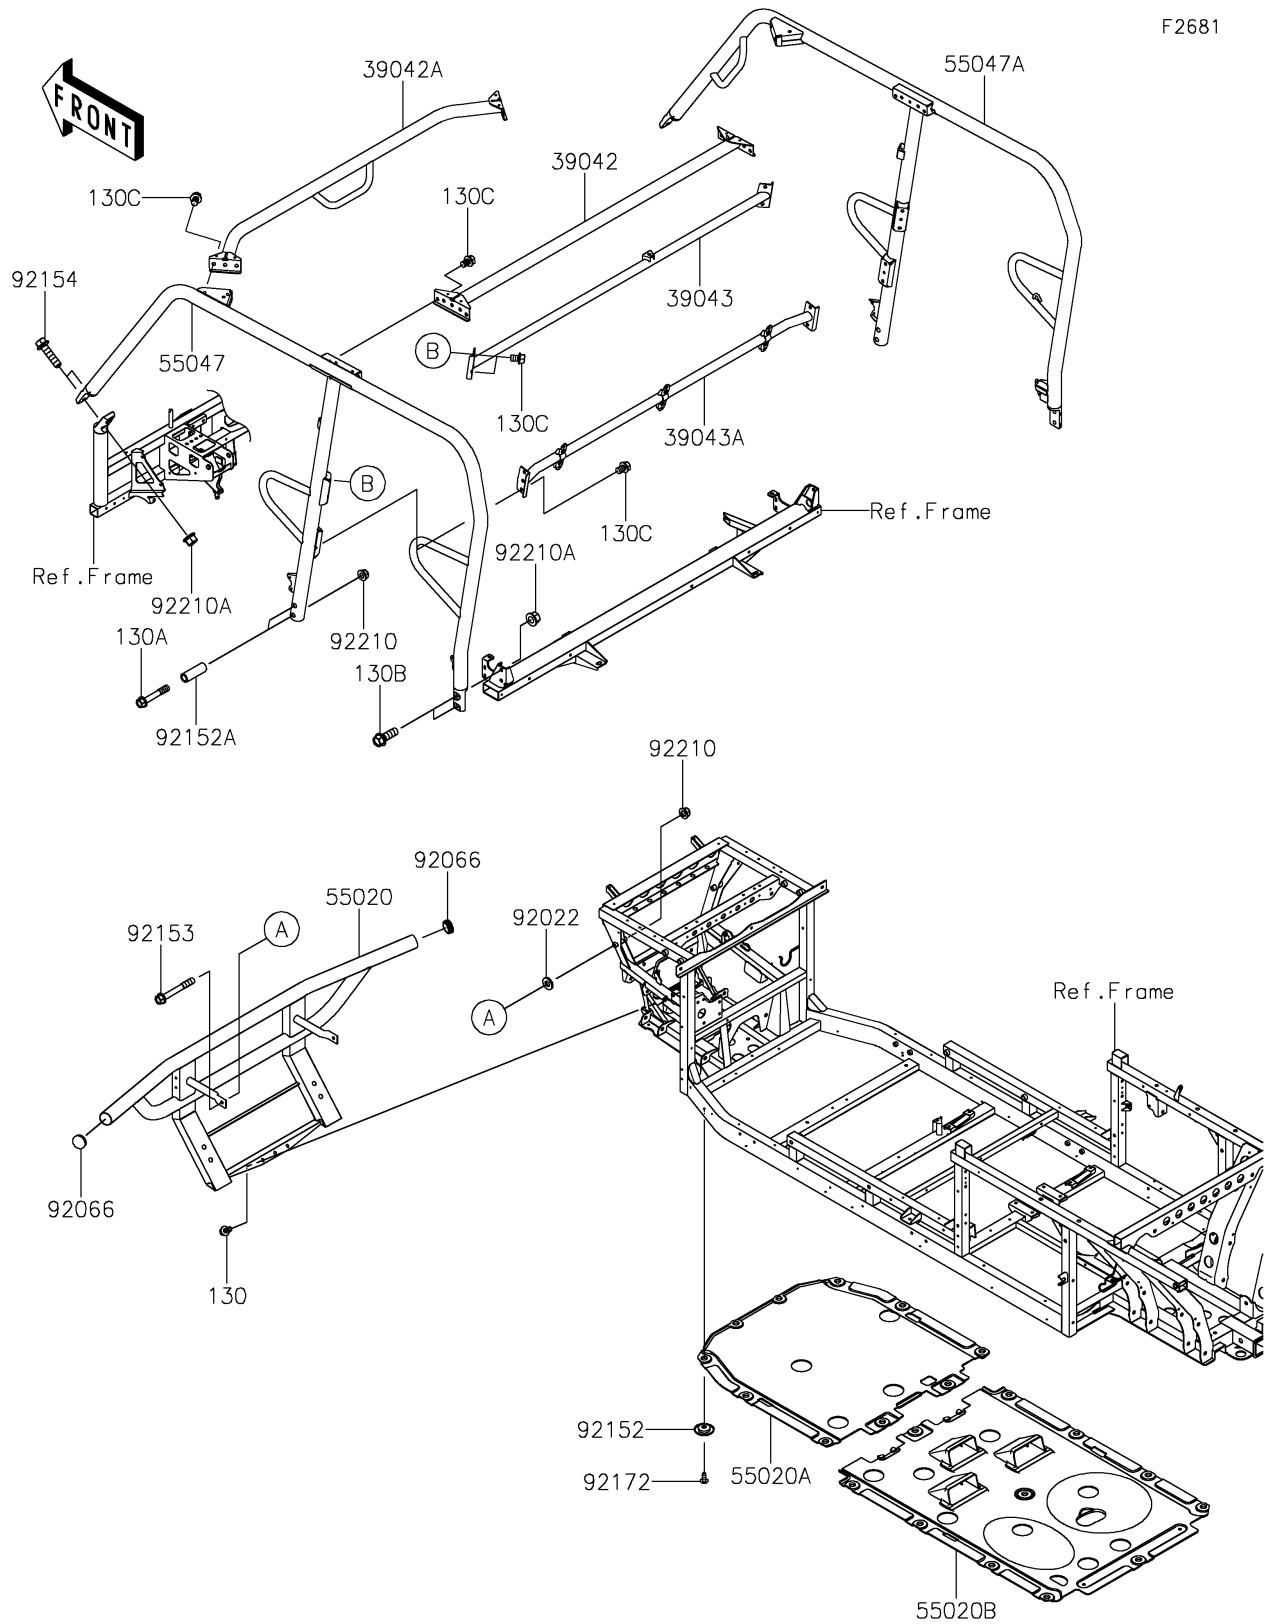

2019 MULE PRO-FXT™ EPS PARTS DIAGRAM

Guards/Cab Frame

F2681

2019 MULE PRO-FXT™ EPS PARTS LIST

Guards/Cab Frame

ITEM NAME	PART NUMBER	QUANTITY
BOLT-FLANGED,8X16 (Ref # 130)	130BA0816	1
BOLT-FLANGED,10X60 (Ref # 130A)	130BA1060	1
BOLT-FLANGED,12X35 (Ref # 130B)	130BA1235	1
BOLT-FLANGED,10X14 (Ref # 130C)	130CA1014	1
CROSSMEMBER,RR,T.BLACK (Ref # 39042)	39042-0015-388	1
CROSSMEMBER,FR,T.BLACK (Ref # 39042A)	39042-0016-388	1
CROSSMEMBER-COMP,B-P.,UPP,BLK (Ref # 39043)	39043-0016-388	1
CROSSMEMBER-COMP,B-P.,LWR,BLK (Ref # 39043A)	39043-0017-388	1
GUARD,FR PIPE,T.BLACK (Ref # 55020)	55020-0933-388	1
GUARD,SKID PLATE (Ref # 55020A)	55020-0934	1
GUARD,SKID PLATE (Ref # 55020B)	55020-0935	1
BAR-COMP,LH,T.BLACK (Ref # 55047)	55047-0361-388	1
BAR-COMP,RH,T.BLACK (Ref # 55047A)	55047-0362-388	1
WASHER,10X22X3 (Ref # 92022)	92022-1365	1
PLUG (Ref # 92066)	92066-0769	1
COLLAR (Ref # 92152)	92152-0784	1
COLLAR,10.5X16X47 (Ref # 92152A)	92152-1800	1
BOLT,FLANGED,10X75 (Ref # 92153)	92153-1384	1
BOLT,FLANGED,12X45 (Ref # 92154)	92154-1420	1
SCREW,TAPPING,6X16 (Ref # 92172)	92172-0739	1
NUT,LOCK,FLANGED,10MM (Ref # 92210)	92210-0276	1
NUT,12MM (Ref # 92210A)	92210-0603	1