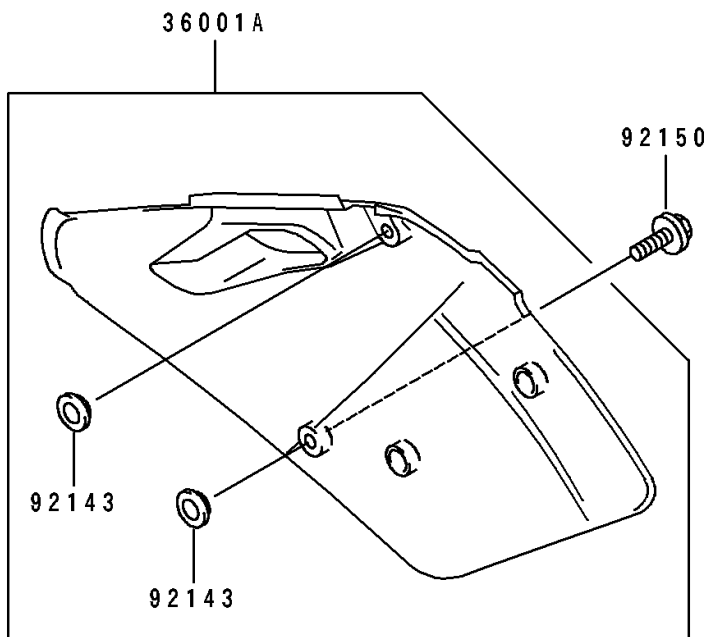

1997 KX125 PARTS DIAGRAM

Side Covers

F2611

1997 KX125 PARTS LIST

Side Covers

ITEM NAME	PART NUMBER	QUANTITY
COVER-SIDE,LH,P.WHITE (Ref # 36001)	36001-1538-6F	1
COVER-SIDE,RH,P.WHITE (Ref # 36001A)	36001-1539-6F	1
COLLAR (Ref # 92143)	92143-1196	1
BOLT,6X20 (Ref # 92150)	92150-1339	1