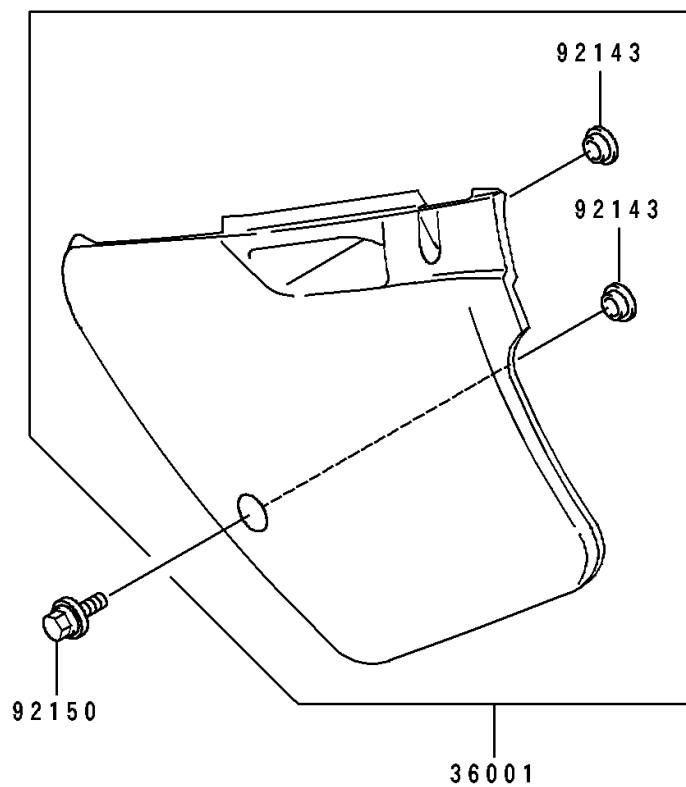

1997 KX125 PARTS DIAGRAM

Side Covers

F2611

1997 KX125 PARTS LIST

Side Covers

ITEM NAME	PART NUMBER	QUANTITY
COVER-SIDE,LH,P.WHITE (Ref # 36001)	36001-1538-6F	1
COVER-SIDE,RH,P.WHITE (Ref # 36001A)	36001-1539-6F	1
COLLAR (Ref # 92143)	92143-1196	1
BOLT,6X20 (Ref # 92150)	92150-1339	1