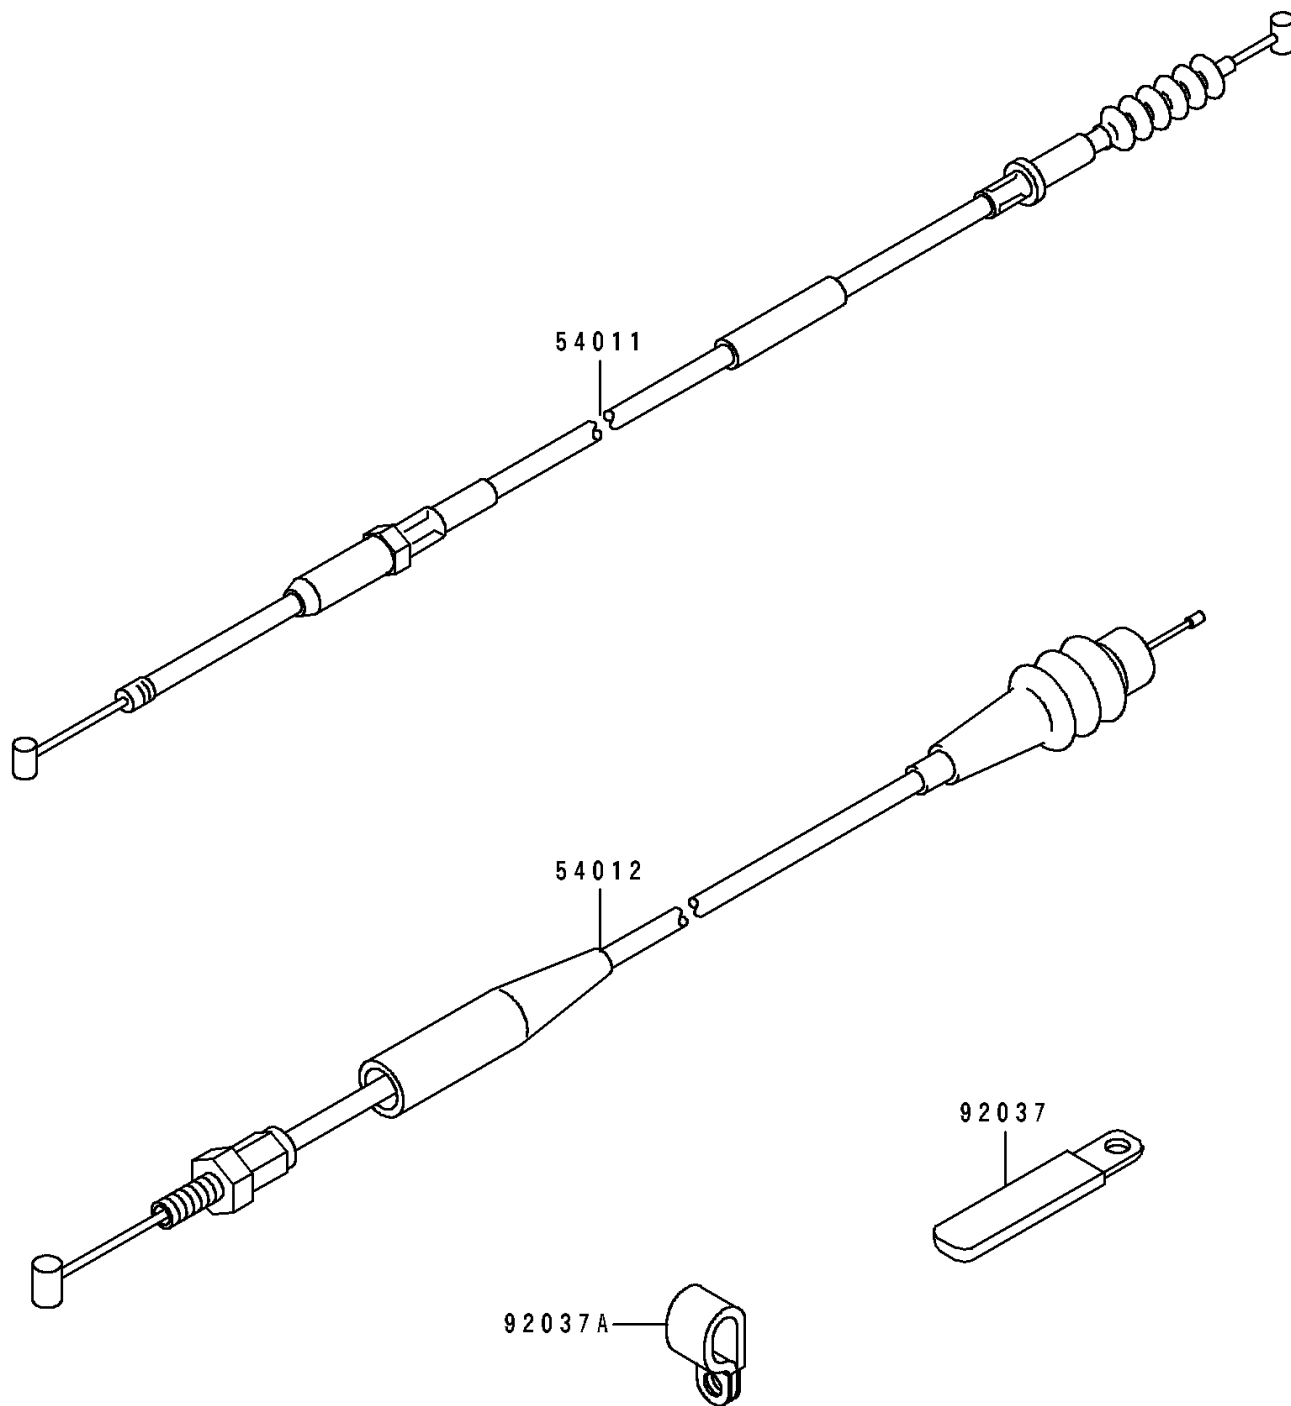

1997 KX125 PARTS DIAGRAM

Cables

F 2 5 4 0

1997 KX125 PARTS LIST

Cables

ITEM NAME	PART NUMBER	QUANTITY
CABLE-CLUTCH (Ref # 54011)	54011-1366	1
CABLE-THROTTLE (Ref # 54012)	54012-1432	1
CLAMP,WIRING HARNESS (Ref # 92037)	92037-1539	1
CLAMP (Ref # 92037A)	92037-1608	1