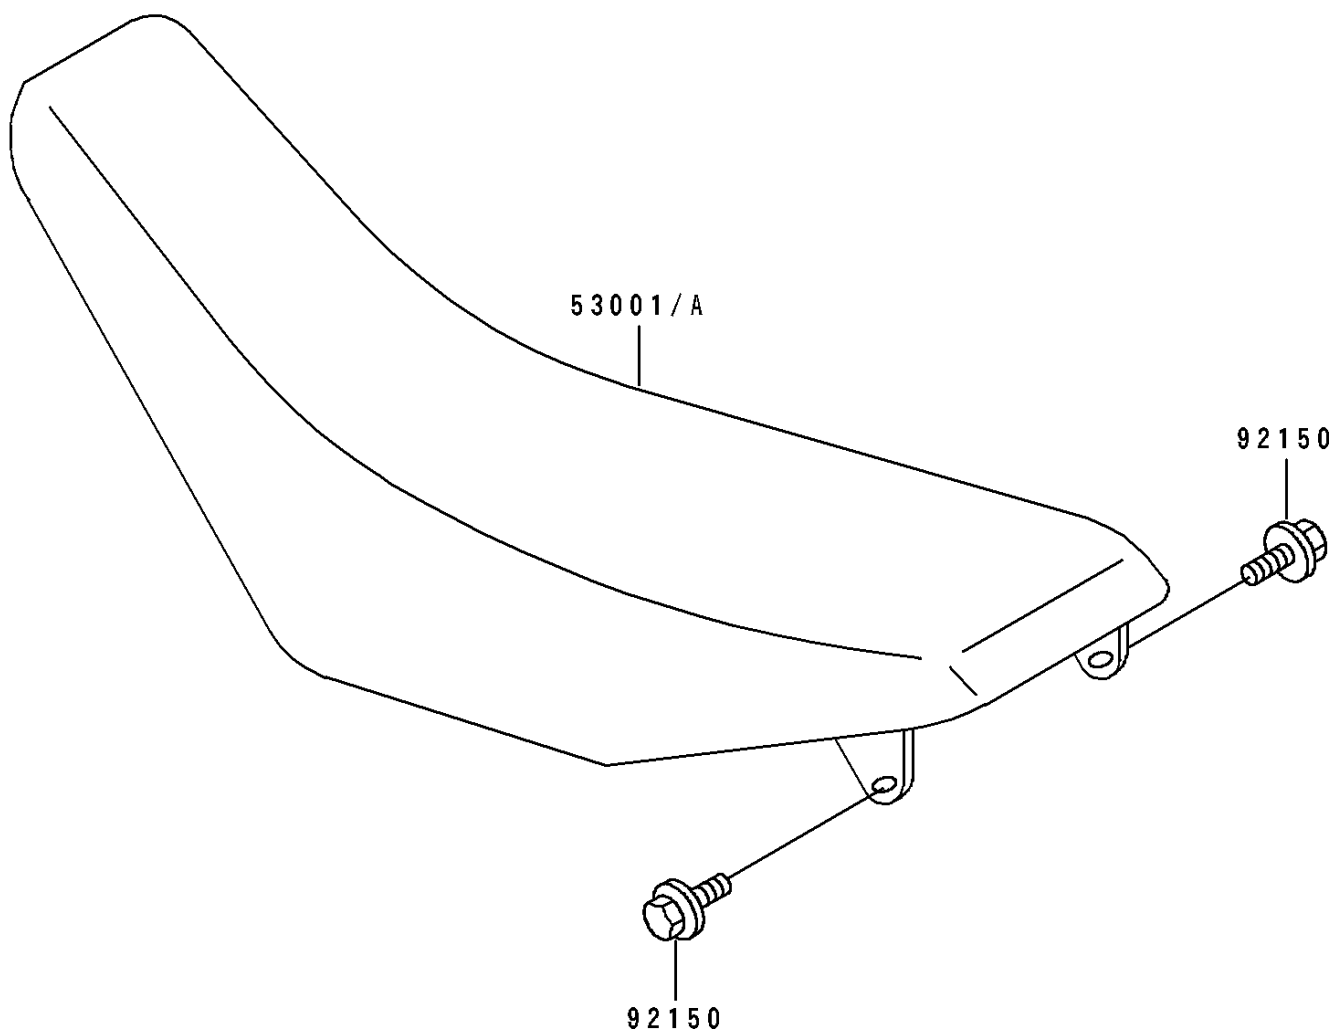

1997 KX125 PARTS DIAGRAM

Seat

F 2 5 1 0

1997 KX125 PARTS LIST

Seat

ITEM NAME	PART NUMBER	QUANTITY
SEAT-ASSY,LOW HEIGHT,VIOLET (Ref # 53001)	53001-1814-LW	1
SEAT-ASSY,HIGH HEIGHT,VIOLET (Ref # 53001A)	53001-1815-LW	1
BOLT,6X20 (Ref # 92150)	92150-1339	1