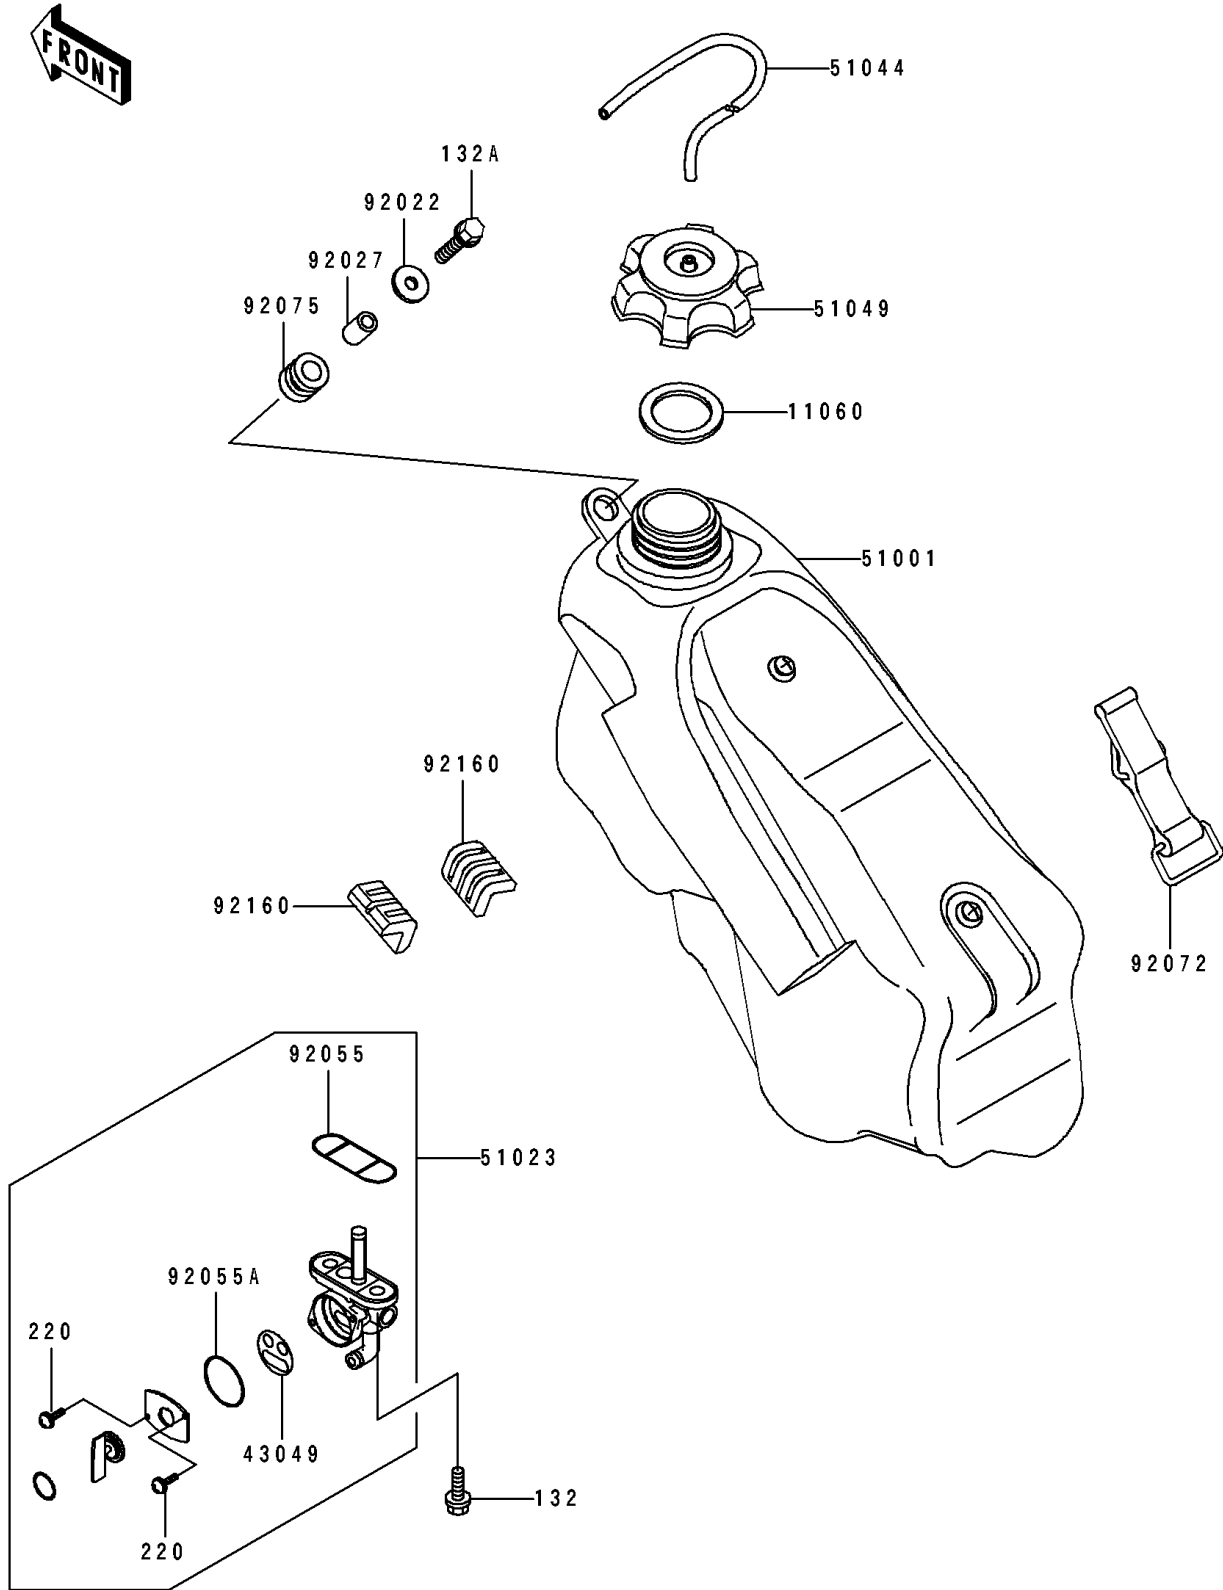

## 1997 KX125 PARTS DIAGRAM

Fuel Tank

F 2 4 1 0

## 1997 KX125 PARTS LIST

Fuel Tank

ITEM NAME	PART NUMBER	QUANTITY
BOLT-FLANGED-SMALL (Ref # 132)	132G0612	1
BOLT-FLANGED-SMALL (Ref # 132A)	132G0625	1
SCREW-PAN-CROS (Ref # 220)	220B0308	1
GASKET,FUEL TANK CAP (Ref # 11060)	11060-1340	1
PACKING,TAP VALVE (Ref # 43049)	43049-1066	1
TANK-COMP-FUEL,F.BLACK (Ref # 51001)	51001-1489-6Z	1
TAP-ASSY,FUEL (Ref # 51023)	51023-1182	1
TUBE-ASSY (Ref # 51044)	51044-1185	1
CAP-TANK,FUEL (Ref # 51049)	51049-1108	1
WASHER,6.5X24X2 (Ref # 92022)	92022-1690	1
COLLAR,6.8X10X14 (Ref # 92027)	92027-1966	1
RING-O,FUEL TAP PACKING (Ref # 92055)	92055-1112	1
RING-O,TAP LEVER (Ref # 92055A)	92055-1419	1
BAND,FUEL TANK (Ref # 92072)	92072-1229	1
DAMPER (Ref # 92075)	92075-1787	1
DAMPER,FUEL TANK (Ref # 92160)	92160-1328	1