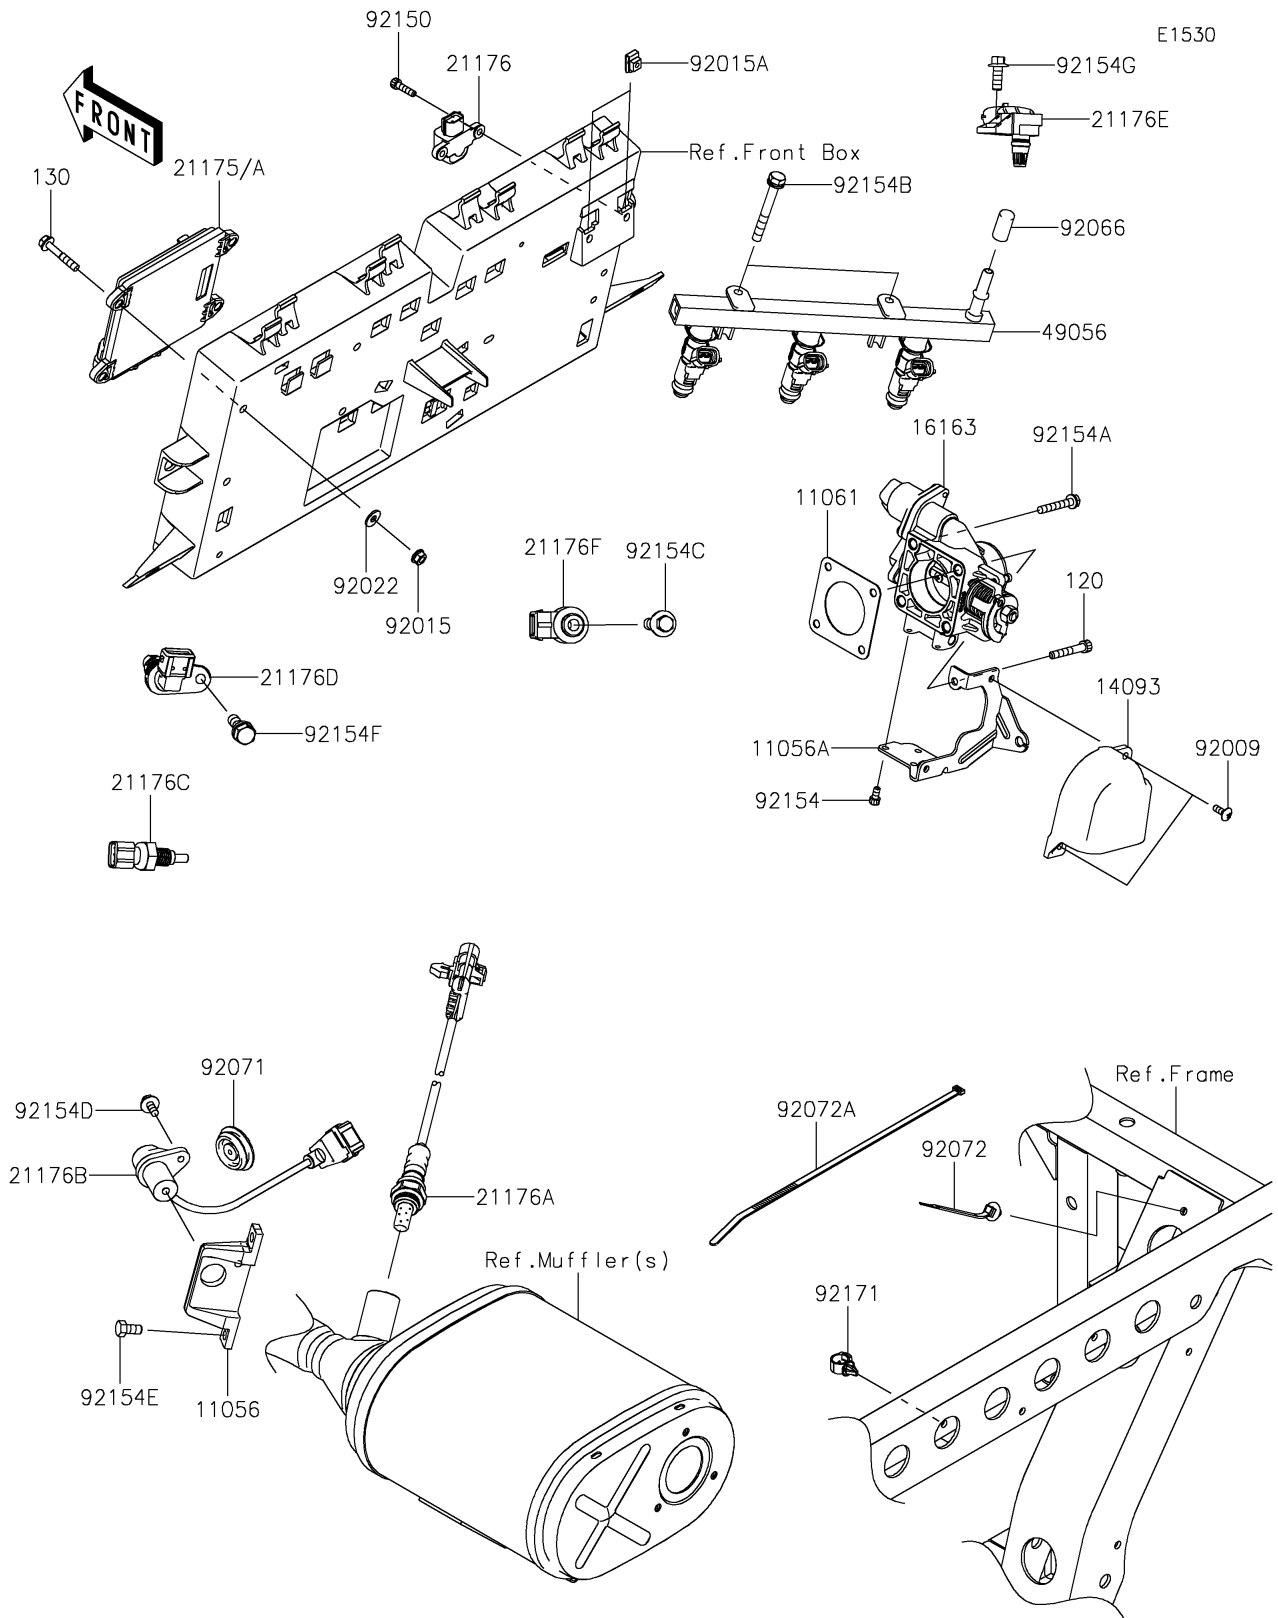

2019 MULE PRO-FXT™ EPS PARTS DIAGRAM

Fuel Injection

2019 MULE PRO-FXT™ EPS PARTS LIST

Fuel Injection

ITEM NAME	PART NUMBER	QUANTITY
BRACKET,CRANKSHAFT POSITION (Ref # 11056)	11056-2680	1
BRACKET,THROTTLE CABLE (Ref # 11056A)	11056-7495	1
GASKET,THROTTLE (Ref # 11061)	11061-0954	1
BOLT-SOCKET,6X40 (Ref # 120)	120CA0640	1
BOLT-FLANGED,6X35 (Ref # 130)	130BA0635	1
COVER,THROTTLE (Ref # 14093)	14093-0043	1
THROTTLE-ASSY (Ref # 16163)	16163-0816	1
CONTROL UNIT-ELECTRONIC,DFI (Ref # 21175)	21175-1167	1
CONTROL UNIT-ELECTRONIC,DFI (Ref # 21175A)	21175-1180	1
SENSOR,VEHICLE-DOWN (Ref # 21176)	21176-0026	1
SENSOR,OXYGEN (Ref # 21176A)	21176-0773	1
SENSOR,CRANKSHAFT POSITION (Ref # 21176B)	21176-0795	1
SENSOR,WATER TEMP (Ref # 21176C)	21176-0796	1
SENSOR,CAMSHAFT POSITION (Ref # 21176D)	21176-0797	1
SENSOR,AIR INTAKE TEMP (Ref # 21176E)	21176-0798	1
SENSOR,EXPLOSION (Ref # 21176F)	21176-0799	1
PIPE-INJECTION (Ref # 49056)	49056-0038	1
SCREW,5X14,WHITE (Ref # 92009)	92009-1366	1
NUT,FLANGED,6MM (Ref # 92015)	92015-1367	1
NUT,5MM (Ref # 92015A)	92015-1627	1
WASHER (Ref # 92022)	92022-2247	1
PLUG (Ref # 92066)	92066-0810	1
GROMMET (Ref # 92071)	92071-0730	1
BAND,OS170-FT7(BLACK) (Ref # 92072)	92072-1414	1
BAND,L=292.1 (Ref # 92072A)	92072-3509	1
BOLT,SOCKET,5X20 (Ref # 92150)	92150-1019	1
BOLT,SOCKET,5X10 (Ref # 92154)	92154-1396	1
BOLT,6X38 (Ref # 92154A)	92154-1589	1
BOLT,6X50 (Ref # 92154B)	92154-1591	1

2019 MULE PRO-FXT™ EPS PARTS LIST

Fuel Injection

ITEM NAME	PART NUMBER	QUANTITY
BOLT,FLANGED,8X30 (Ref # 92154C)	92154-1592	1
BOLT,FLANGED,6X12 (Ref # 92154D)	92154-1593	1
BOLT,6X12 (Ref # 92154E)	92154-1594	1
BOLT,8X16 (Ref # 92154F)	92154-1595	1
BOLT,FLANGED,6X16 (Ref # 92154G)	92154-1596	1
CLAMP,13MM DIA. (Ref # 92171)	92171-1415	1