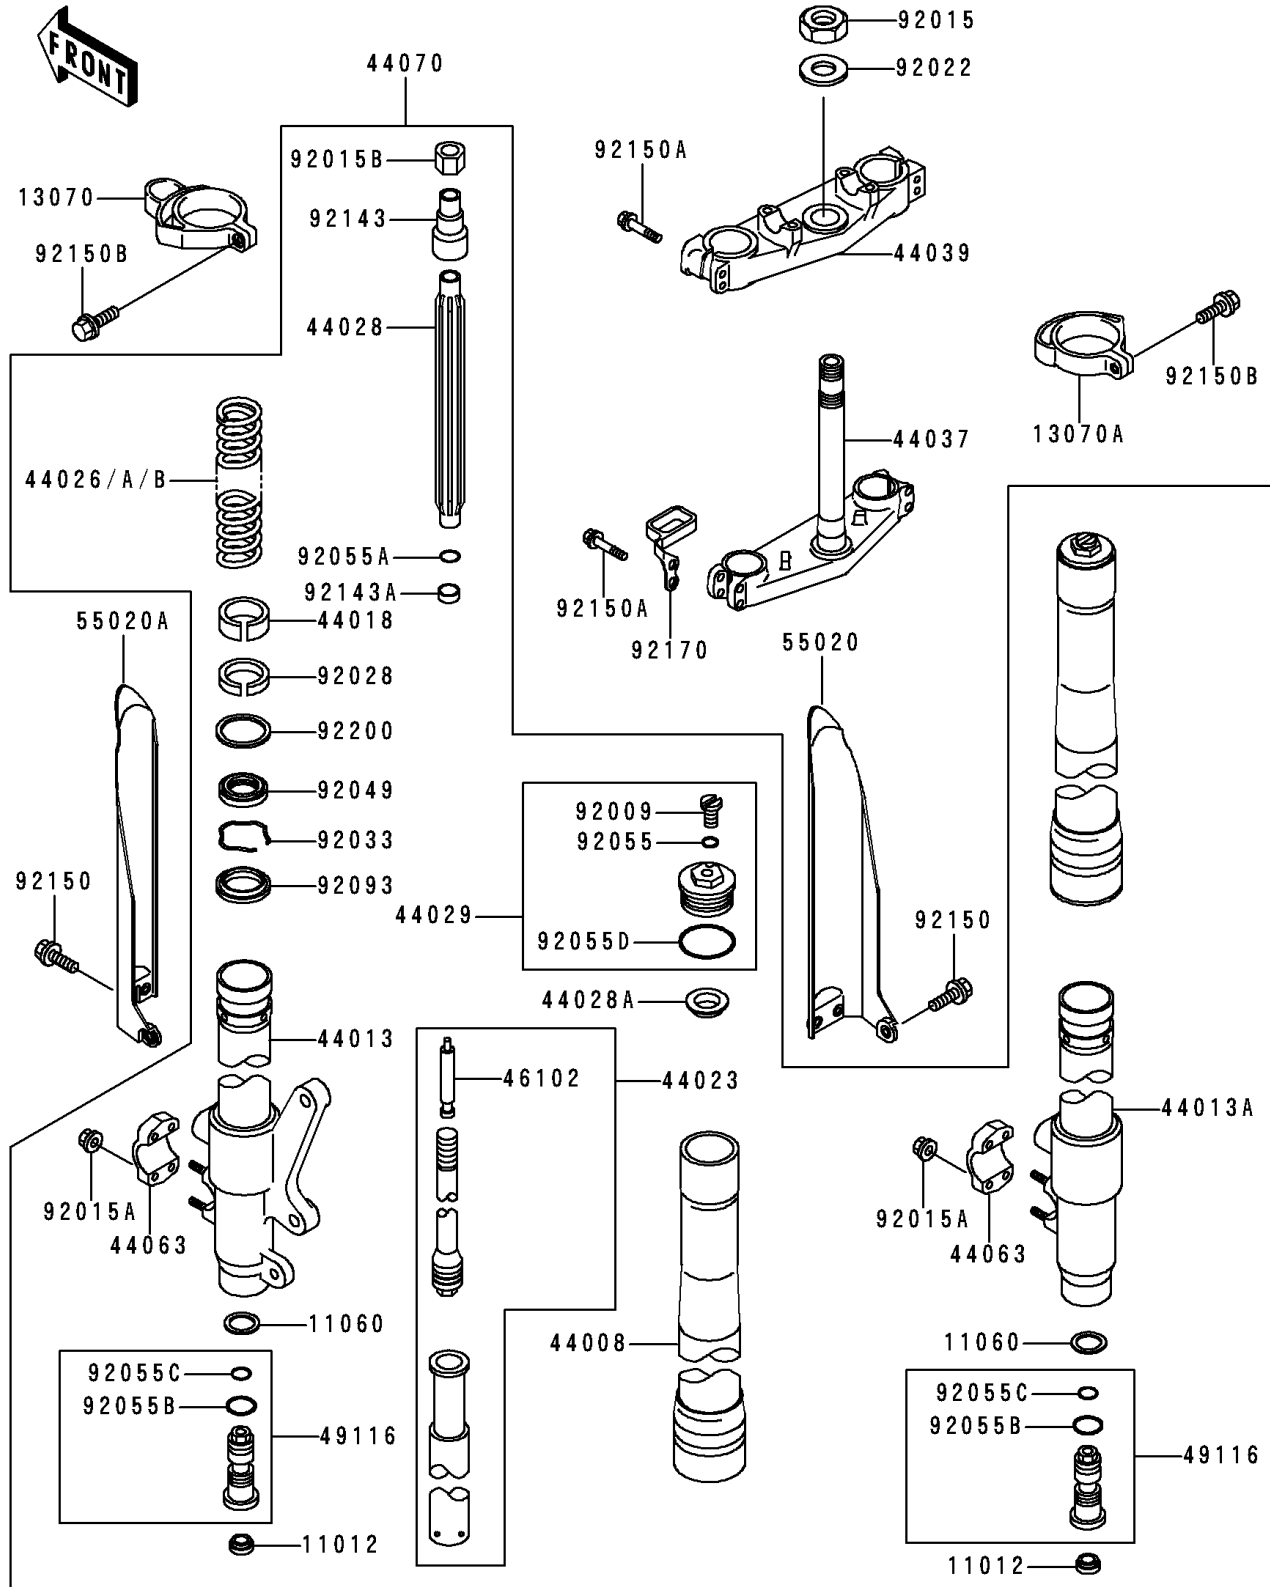

1997 KX125 PARTS DIAGRAM

Front Fork

F2340