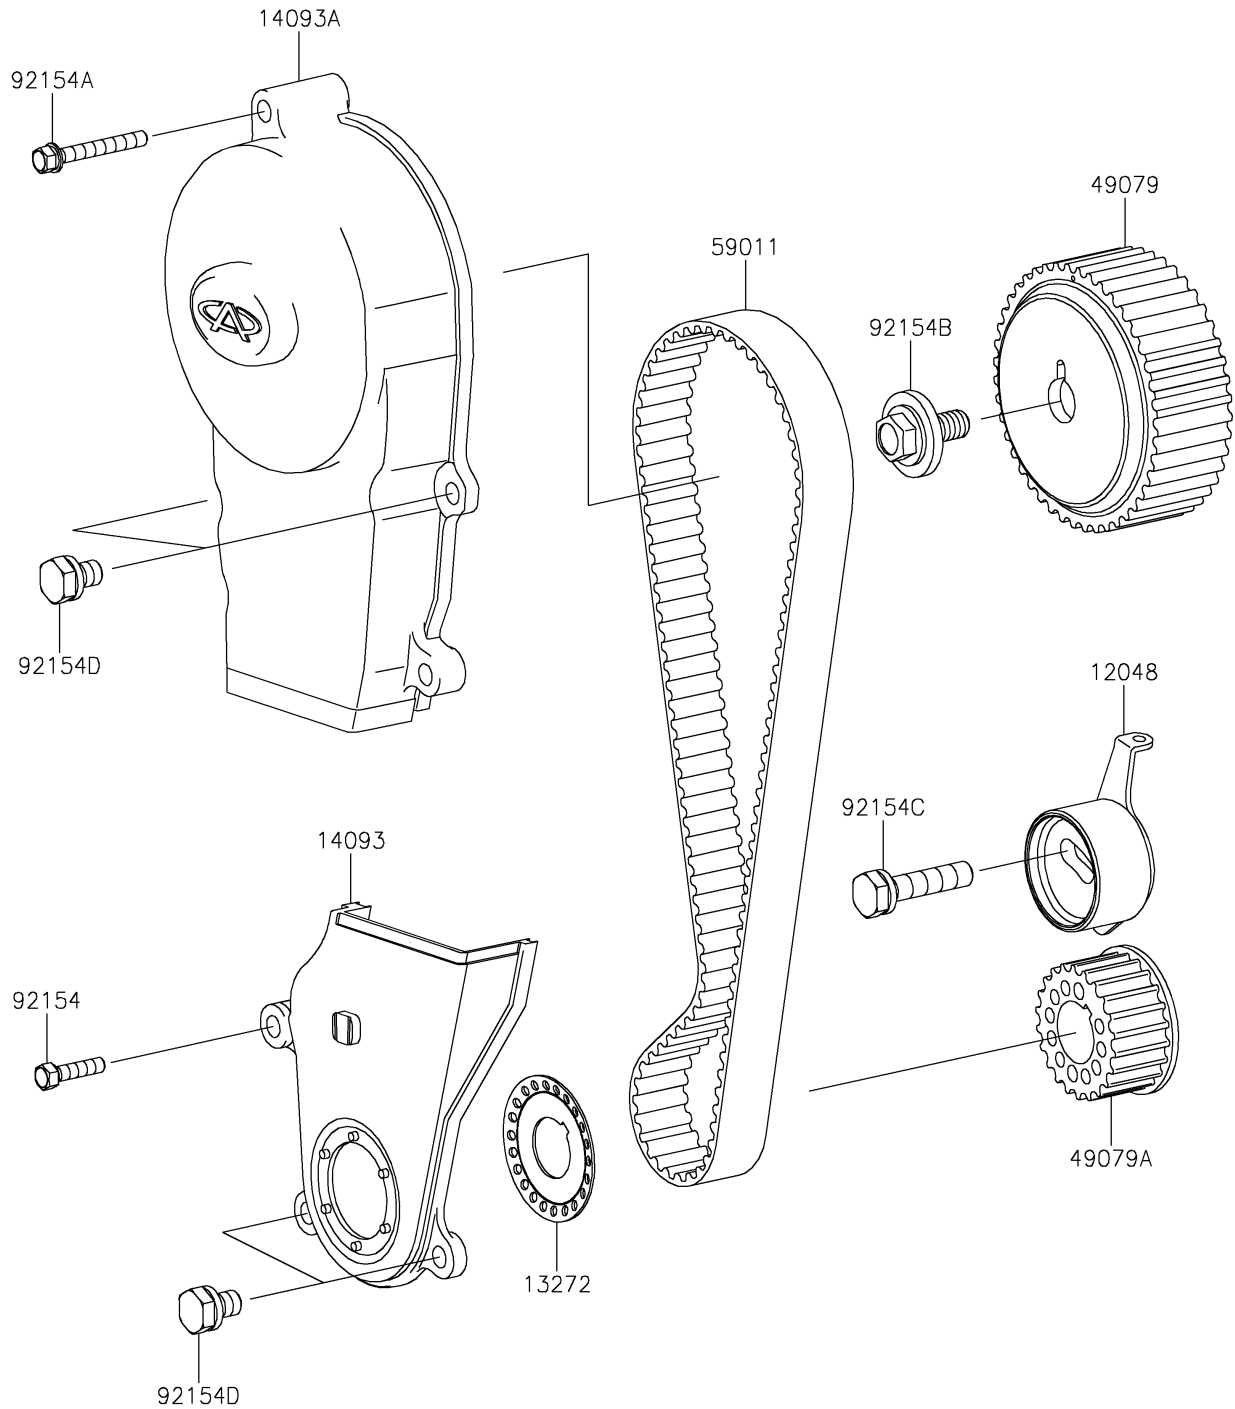

2018 MULE PRO-FXT™ EPS PARTS DIAGRAM

Timing Belt

E1215

2018 MULE PRO-FXT™ EPS PARTS LIST

Timing Belt

ITEM NAME	PART NUMBER	QUANTITY
TENSIONER-ASSY (Ref # 12048)	12048-0093	1
PLATE,TIMING BELT (Ref # 13272)	13272-1872	1
COVER,TIMING BELT,LWR (Ref # 14093)	14093-0200	1
COVER,TIMING BELT,UPP (Ref # 14093A)	14093-0201	1
PULLEY-BELT,CAMSHAFT (Ref # 49079)	49079-0023	1
PULLEY-BELT,CRANKSHAFT (Ref # 49079A)	49079-0024	1
BELT,TIMING (Ref # 59011)	59011-0042	1
BOLT,6X25 (Ref # 92154)	92154-1583	1
BOLT,6X50 (Ref # 92154A)	92154-1591	1
BOLT,FLANGED (Ref # 92154B)	92154-1614	1
BOLT,10X45 (Ref # 92154C)	92154-1615	1
BOLT,6X16 (Ref # 92154D)	92154-1617	1