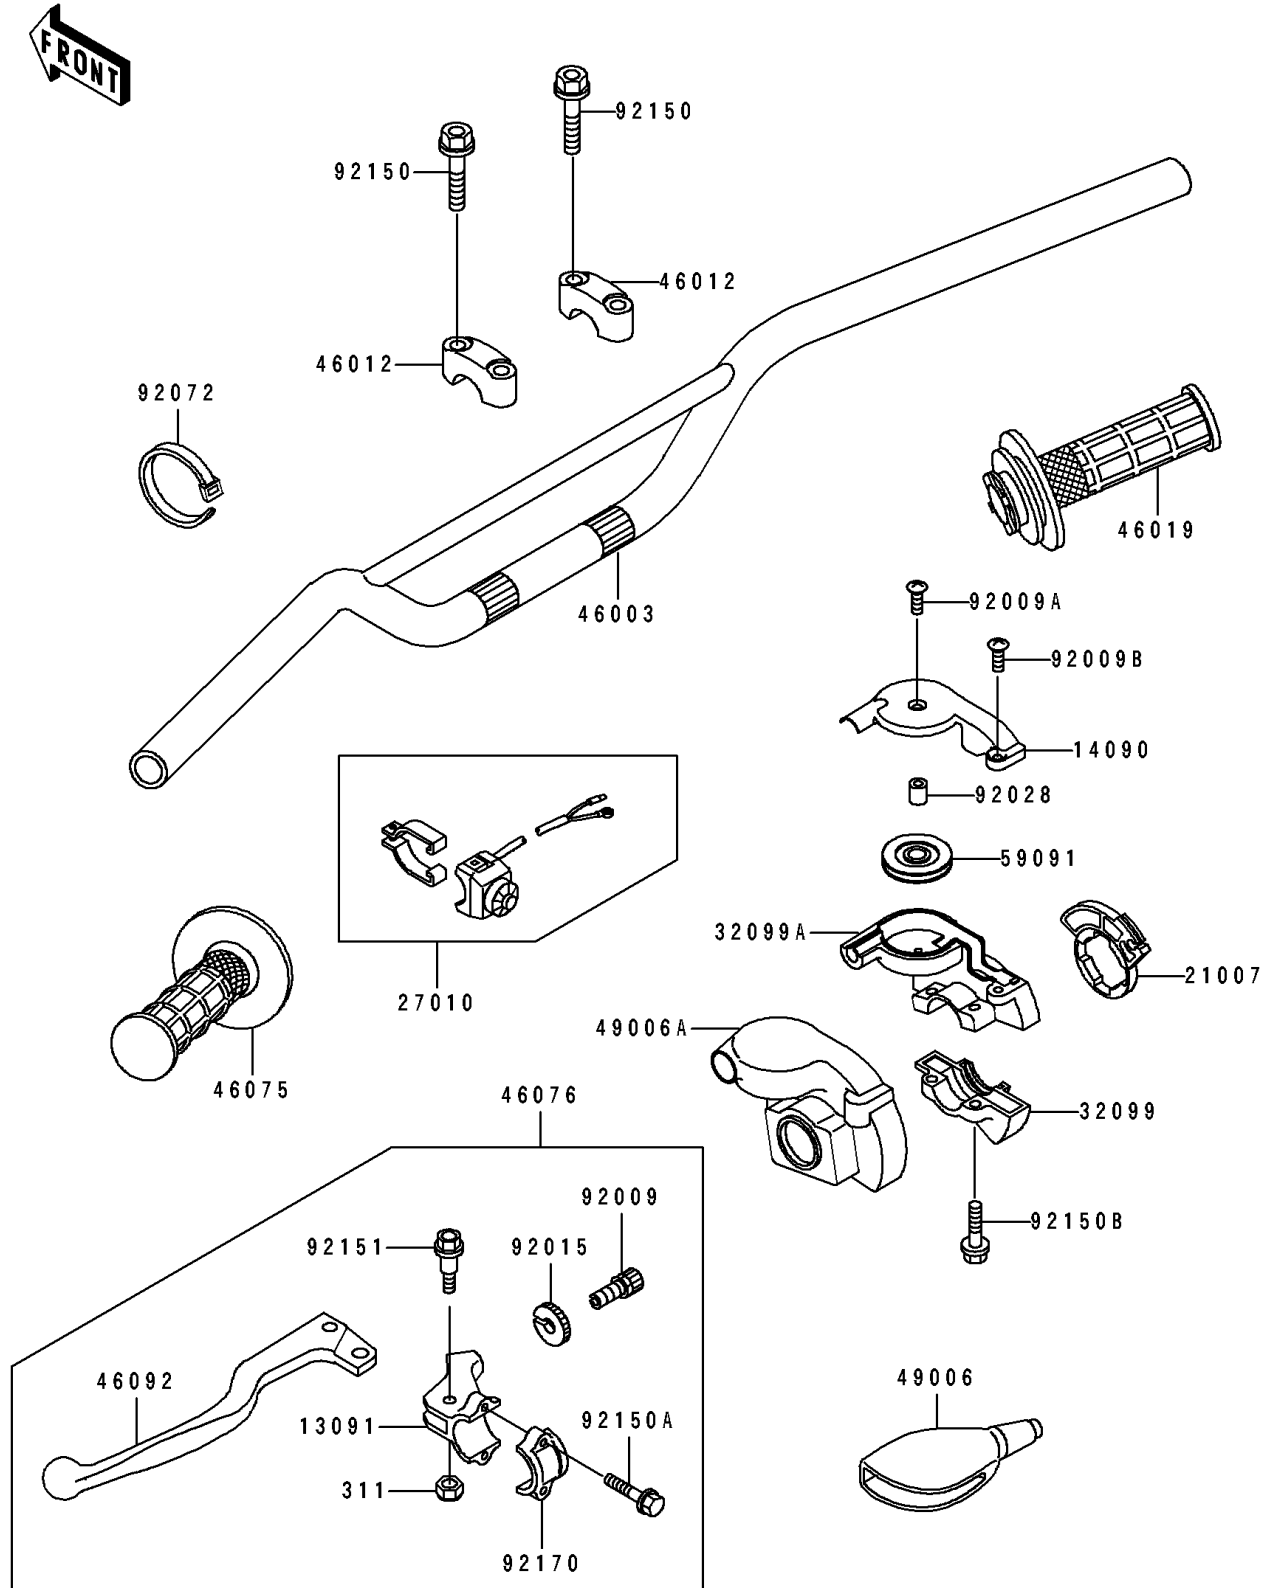

1997 KX125 PARTS DIAGRAM

Handlebar

F2310

1997 KX125 PARTS LIST

Handlebar

ITEM NAME	PART NUMBER	QUANTITY
NUT-HEX (Ref # 311)	311C0500	1
HOLDER,CLUTCH LEVER (Ref # 13091)	13091-1728	1
COVER,THROTTLE CASE,UPP (Ref # 14090)	14090-1161	1
ROTOR,THROTTLE (Ref # 21007)	21007-1242	1
SWITCH,ENGINE STOP (Ref # 27010)	27010-1350	1
CASE,THROTTLE,LWR (Ref # 32099)	32099-1138	1
CASE,THROTTLE,UPP (Ref # 32099A)	32099-1168	1
HANDLE,L.GREEN (Ref # 46003)	46003-1423-CC	1
HOLDER-HANDLE (Ref # 46012)	46012-1191	1
GRIP-ASSY,THROTTLE (Ref # 46019)	46019-1076	1
GRIP,LH (Ref # 46075)	46075-1024	1
LEVER-ASSY-GRIP,CLUTCH (Ref # 46076)	46076-1202	1
LEVER-GRIP,CLUTCH (Ref # 46092)	46092-1165	1
BOOT,LEVER HOLDER (Ref # 49006)	49006-1017	1
BOOT,THROTTLE (Ref # 49006A)	49006-1301	1
PULLEY,THROTTLE (Ref # 59091)	59091-1102	1
SCREW,CABLE ADJUST,8MM (Ref # 92009)	92009-1435	1
SCREW (Ref # 92009A)	92009-1674	1
SCREW (Ref # 92009B)	92009-1675	1
NUT,CABLE ADJUST LOCK (Ref # 92015)	92015-1596	1
BUSHING,THROTTLE CASE (Ref # 92028)	92028-1658	1
BAND,L=123 (Ref # 92072)	92072-030	1
BOLT,FLANGED,8X30 (Ref # 92150)	92150-1455	1
BOLT (Ref # 92150A)	92150-1474	1
BOLT (Ref # 92150B)	92150-1559	1
BOLT,LEVER SET,5MM (Ref # 92151)	92151-1103	1
CLAMP,LEVER HOLDER (Ref # 92170)	92170-1226	1