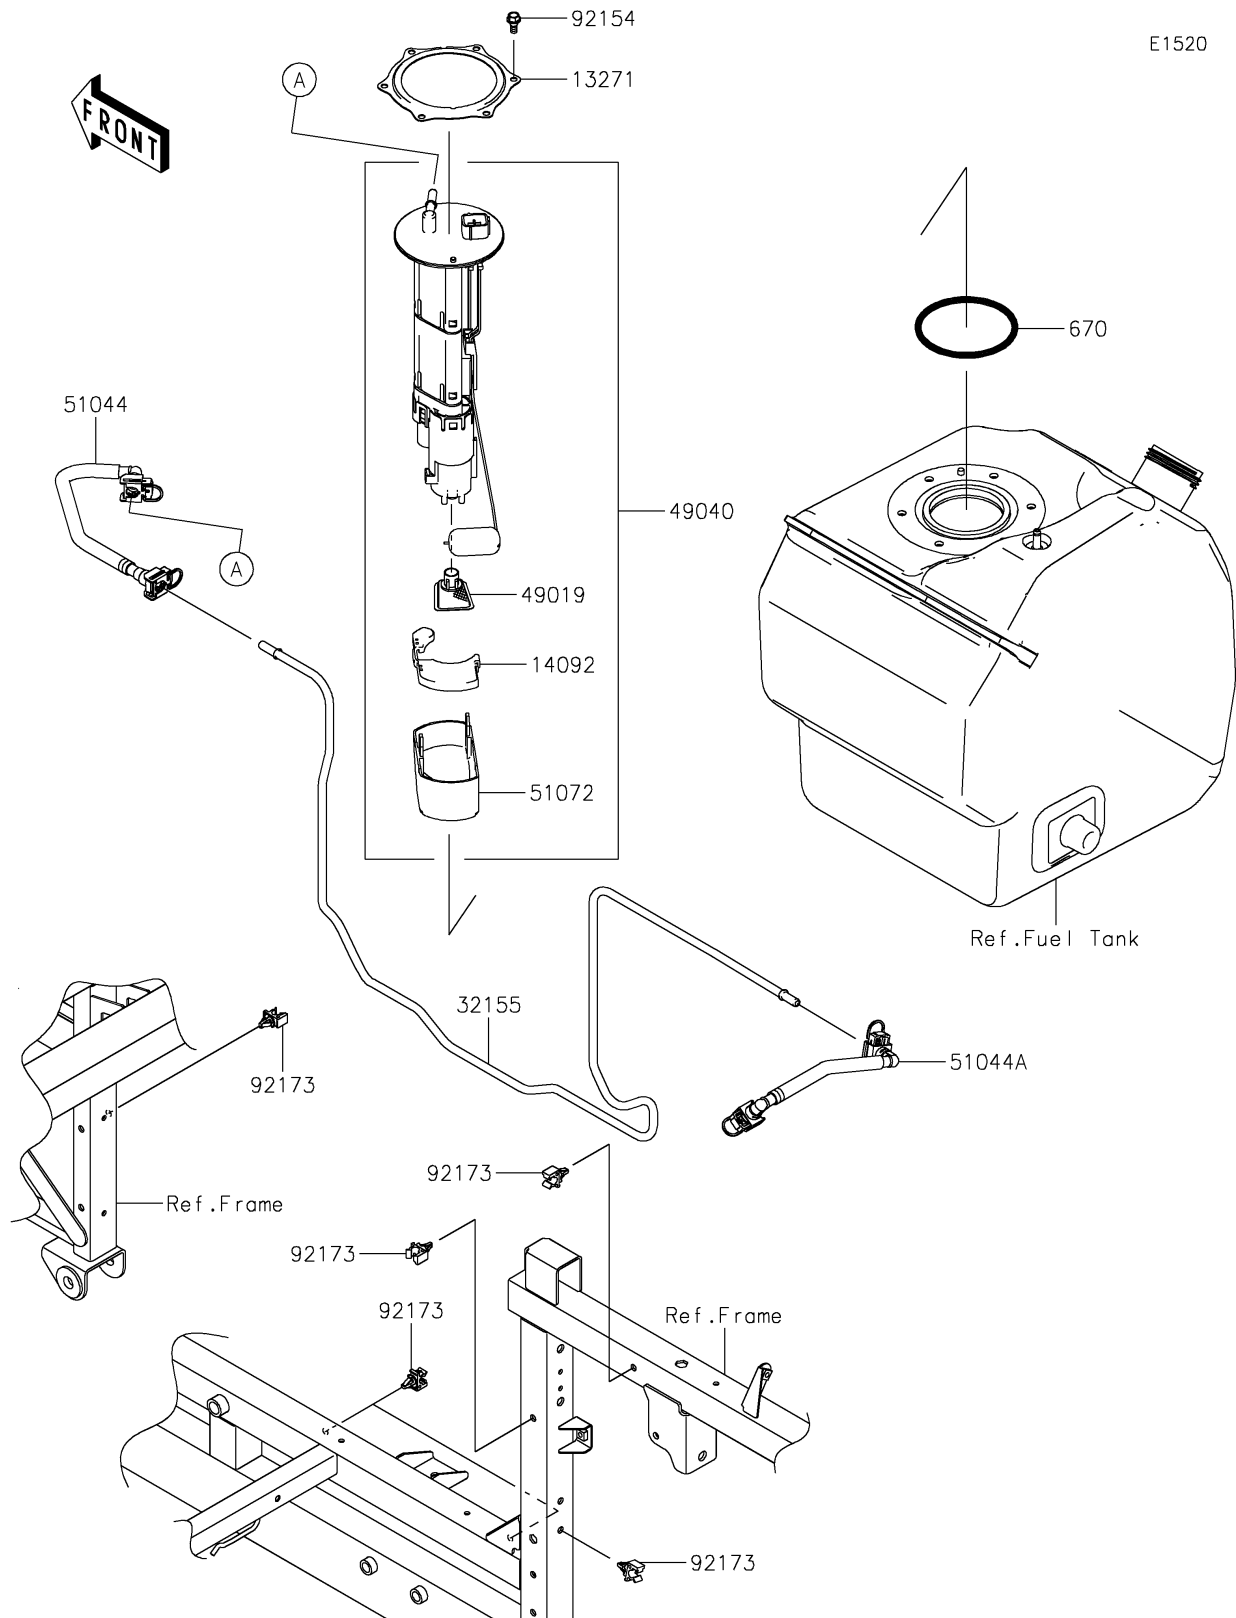

## 2020 MULE PRO-FXT™ PARTS DIAGRAM

Fuel Pump

## 2020 MULE PRO-FXT™ PARTS LIST

### Fuel Pump

ITEM NAME	PART NUMBER	QUANTITY
PLATE (Ref # 13271)	13271-0980	1
COVER (Ref # 14092)	14092-1044	1
PIPE,FUEL (Ref # 32155)	32155-1619	1
FILTER-FUEL (Ref # 49019)	49019-0013	1
PUMP-FUEL (Ref # 49040)	49040-0733	1
TUBE-ASSY,TANK-PIPE (Ref # 51044)	51044-0833	1
TUBE-ASSY,PIPE-INJECTION PIPE (Ref # 51044A)	51044-0834	1
CHAMBER-FUEL (Ref # 51072)	51072-0003	1
O RING (Ref # 670)	670E5090	1
BOLT,FUEL PUMP (Ref # 92154)	92154-1326	1
CLAMP,FUEL PIPE (Ref # 92173)	92173-1213	1