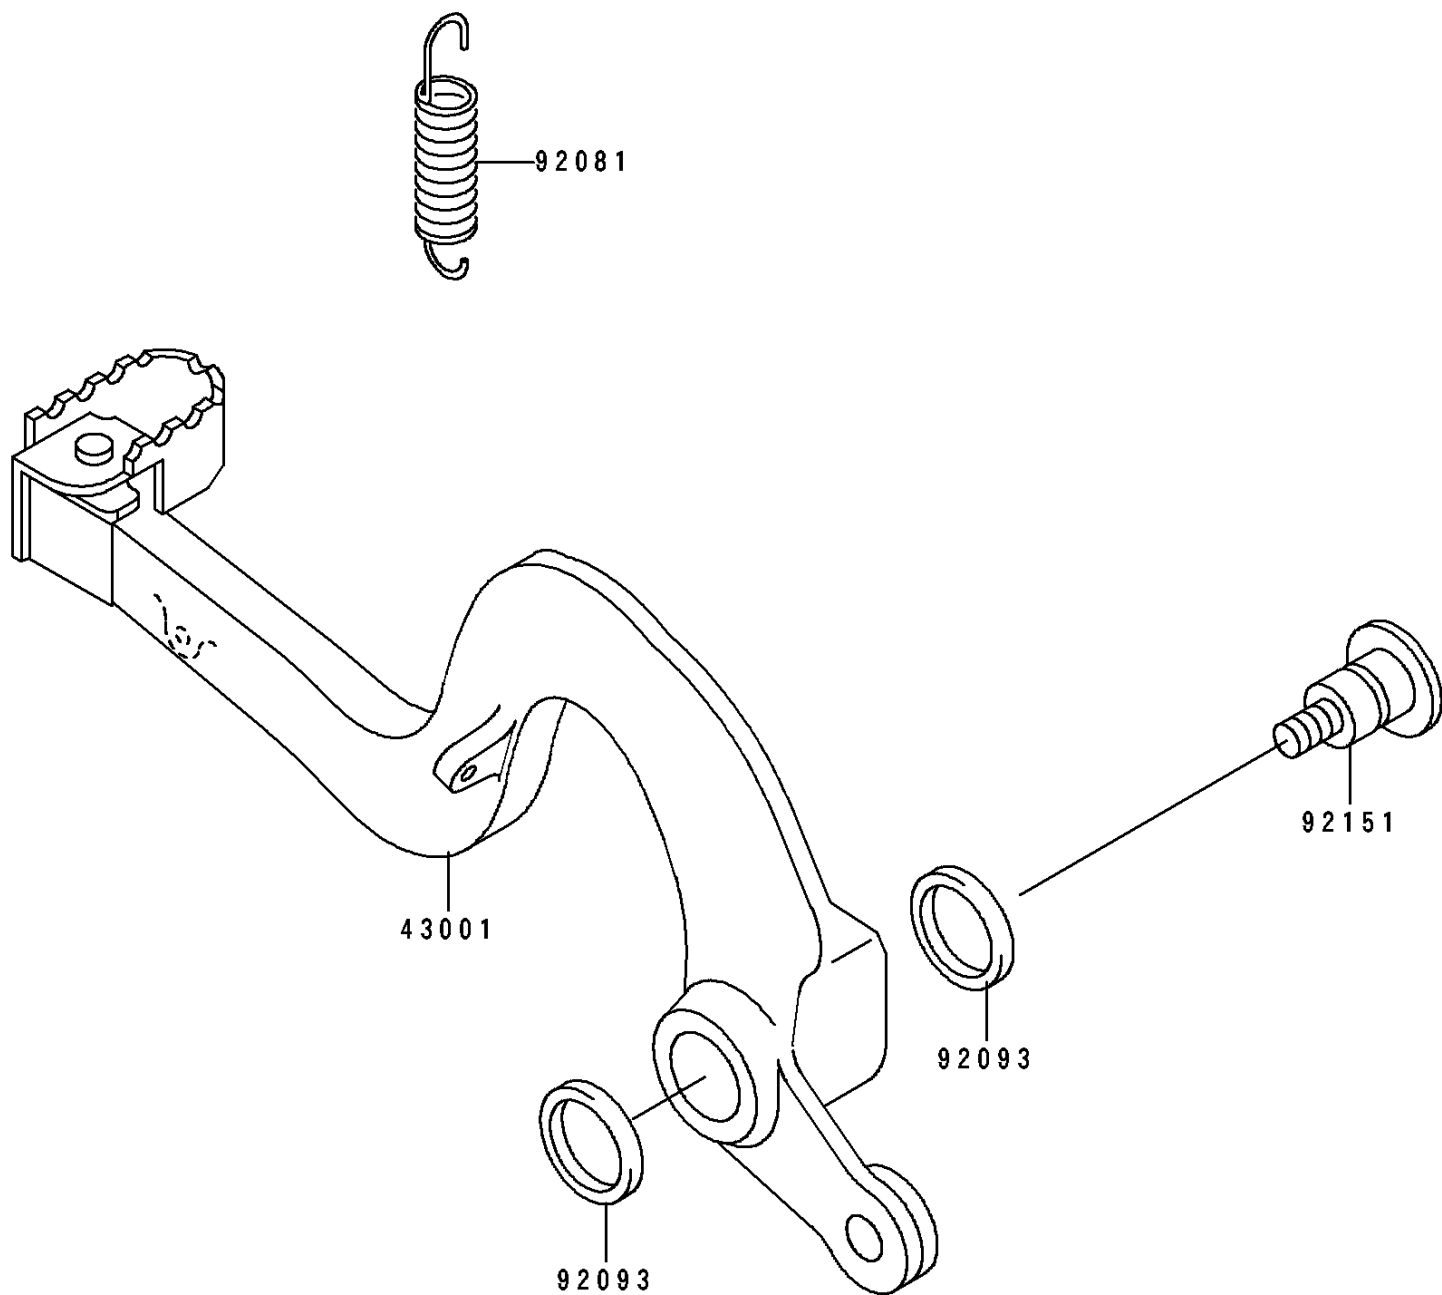

1997 KX125 PARTS DIAGRAM

Brake Pedal

F2260

1997 KX125 PARTS LIST

Brake Pedal

ITEM NAME	PART NUMBER	QUANTITY
LEVER-BRAKE,PEDAL (Ref # 43001)	43001-1382	1
SPRING,BRAKE PEDAL RETURN (Ref # 92081)	92081-1932	1
SEAL,MY15.9X20X2.8 (Ref # 92093)	92093-1433	1
BOLT (Ref # 92151)	92151-1104	1