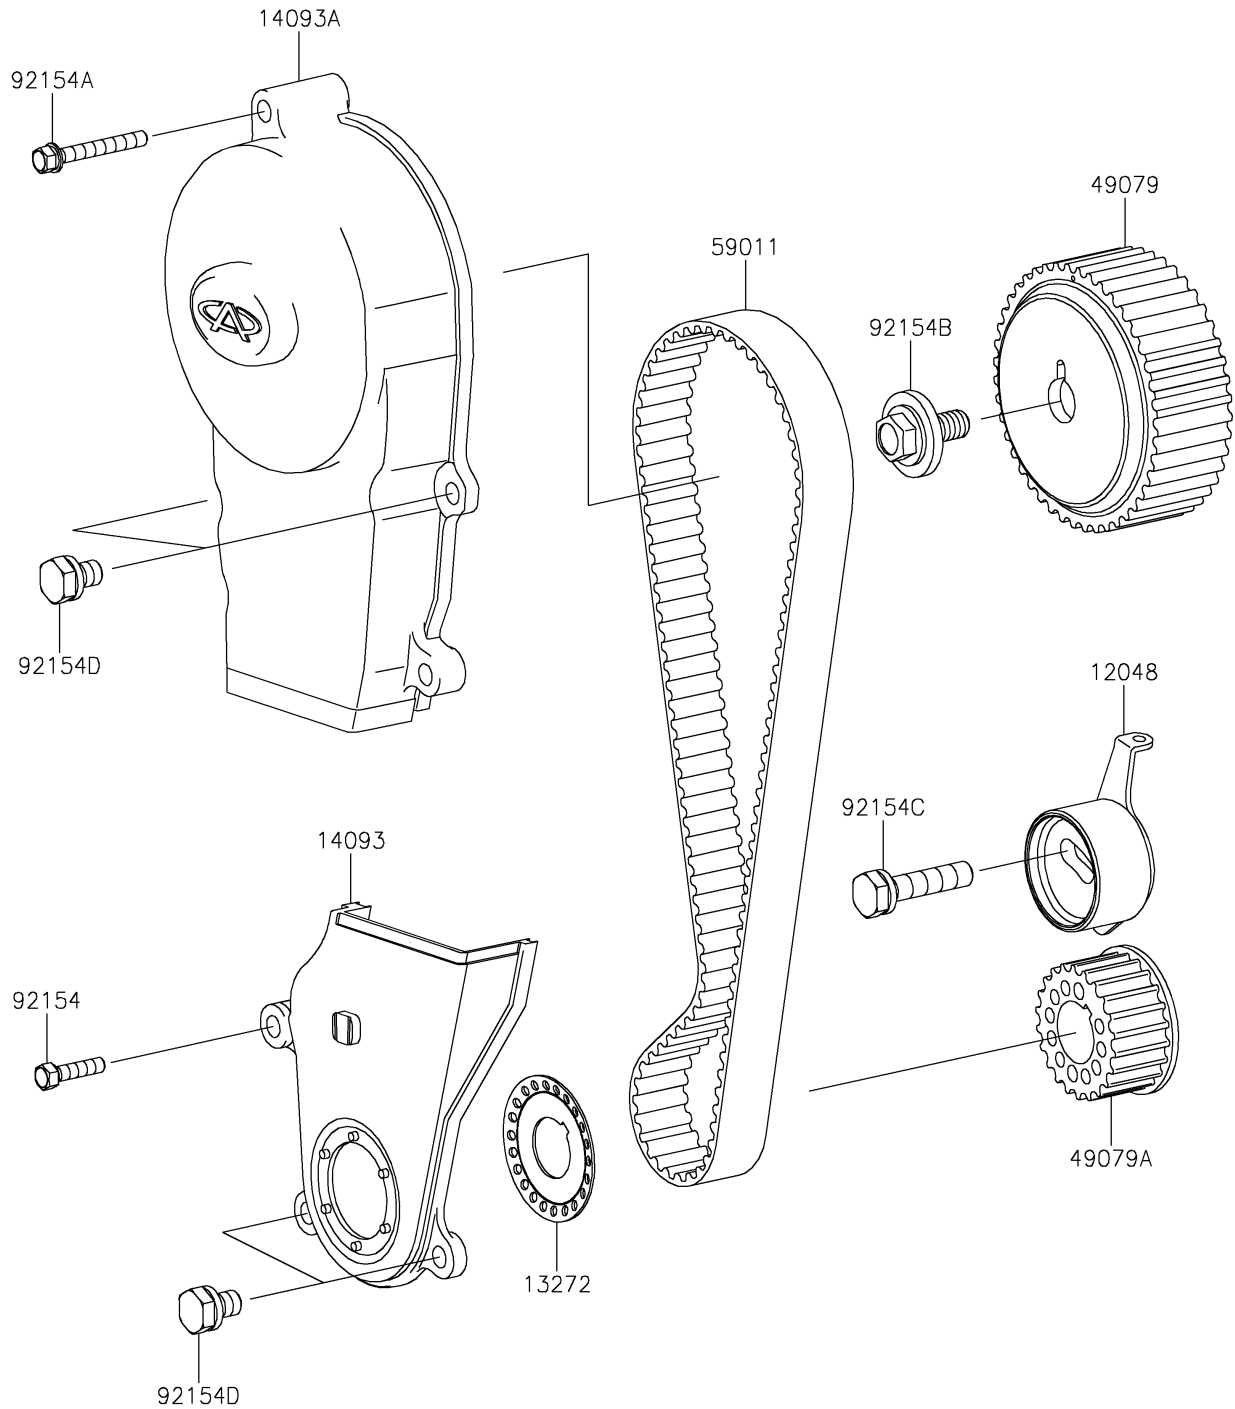

2020 MULE PRO-FXT™ PARTS DIAGRAM

Timing Belt

E1215

2020 MULE PRO-FXT™ PARTS LIST

Timing Belt

ITEM NAME	PART NUMBER	QUANTITY
TENSIONER-ASSY (Ref # 12048)	12048-0093	1
PLATE,TIMING BELT (Ref # 13272)	13272-1872	1
COVER,TIMING BELT,LWR (Ref # 14093)	14093-0200	1
COVER,TIMING BELT,UPP (Ref # 14093A)	14093-0201	1
PULLEY-BELT,CAMSHAFT (Ref # 49079)	49079-0023	1
PULLEY-BELT,CRANKSHAFT (Ref # 49079A)	49079-0024	1
BELT,TIMING (Ref # 59011)	59011-0042	1
BOLT,6X25 (Ref # 92154)	92154-1583	1
BOLT,6X50 (Ref # 92154A)	92154-1591	1
BOLT,FLANGED (Ref # 92154B)	92154-1614	1
BOLT,10X45 (Ref # 92154C)	92154-1615	1
BOLT,6X16 (Ref # 92154D)	92154-1617	1