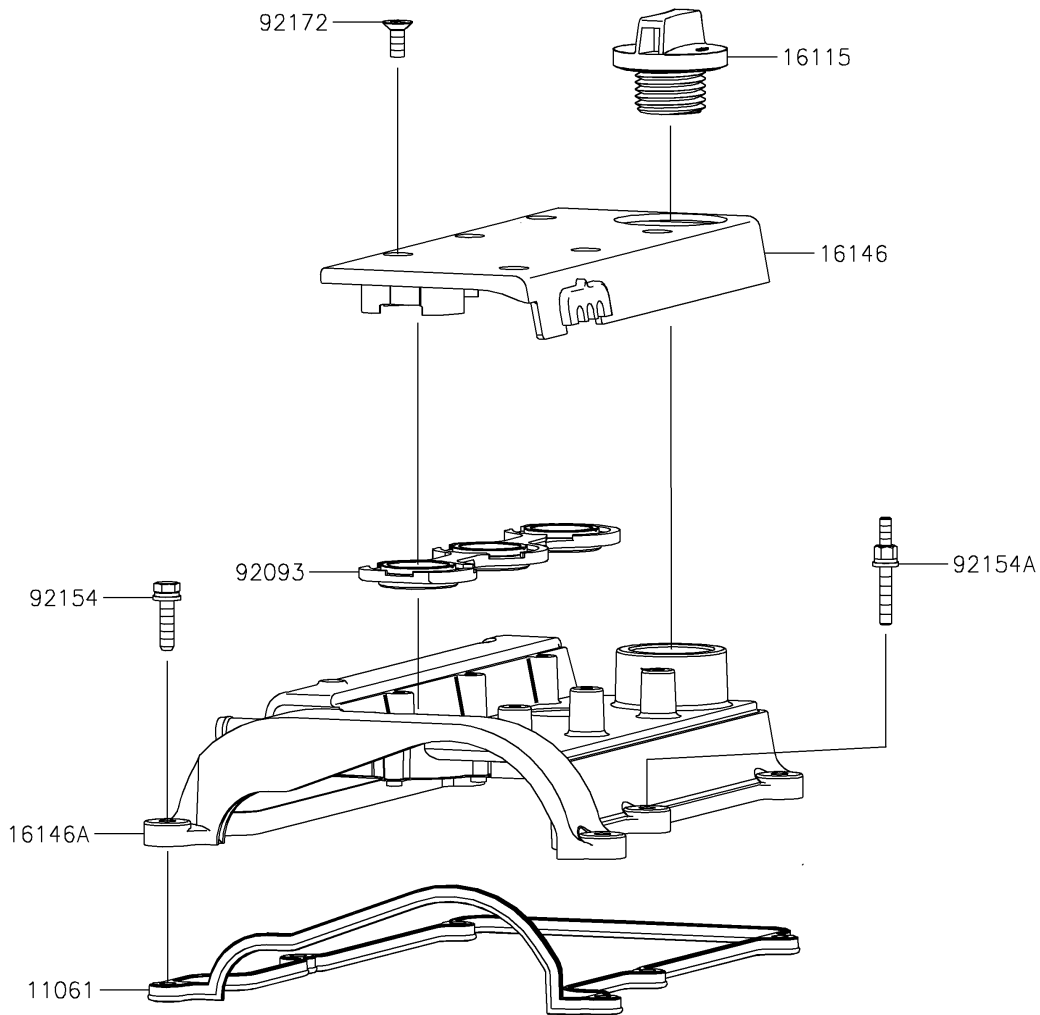

# 2018 MULE PRO-FXT™ PARTS DIAGRAM

Cylinder Head Cover

E1112

# 2018 MULE PRO-FXT™ PARTS LIST

Cylinder Head Cover

ITEM NAME	PART NUMBER	QUANTITY
-----------	-------------	----------