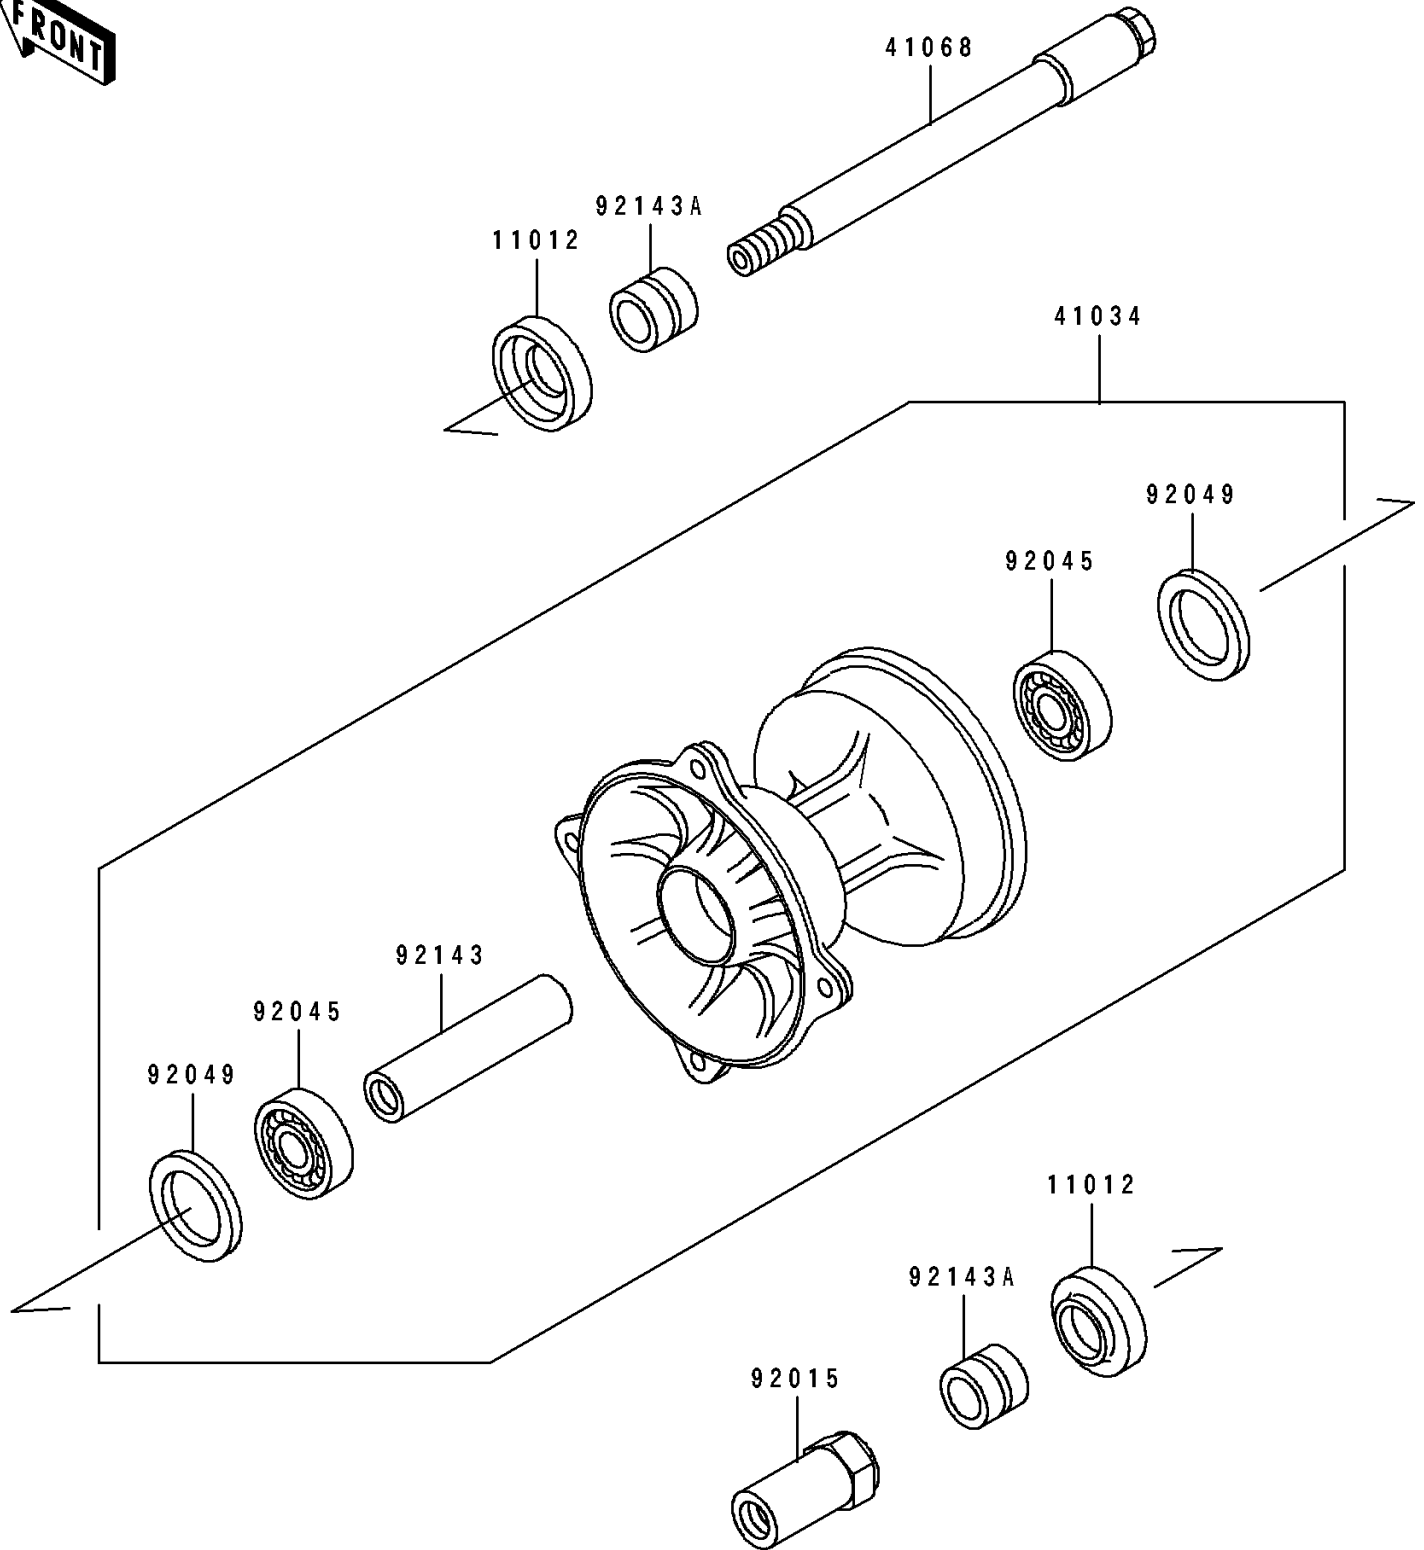

# 1997 KX125 PARTS DIAGRAM

Front Hub

F2230

# 1997 KX125 PARTS LIST

## Front Hub

ITEM NAME	PART NUMBER	QUANTITY
CAP,AXLE (Ref # 11012)	11012-1581	2
DRUM-ASSY,FRONT BRAKE (Ref # 41034)	41034-1226	1
AXLE,FR (Ref # 41068)	41068-1342	1
NUT,AXLE,18MM (Ref # 92015)	92015-1884	1
BEARING-BALL,69042RS (Ref # 92045)	92045-1284	2
SEAL-OIL,BJNC-2 25X37X5 (Ref # 92049)	92049-1403	2
COLLAR,FR BRAKE DRUM,L=72 (Ref # 92143)	92143-1580	1
COLLAR,FR AXLE,L=20 (Ref # 92143A)	92143-1581	2