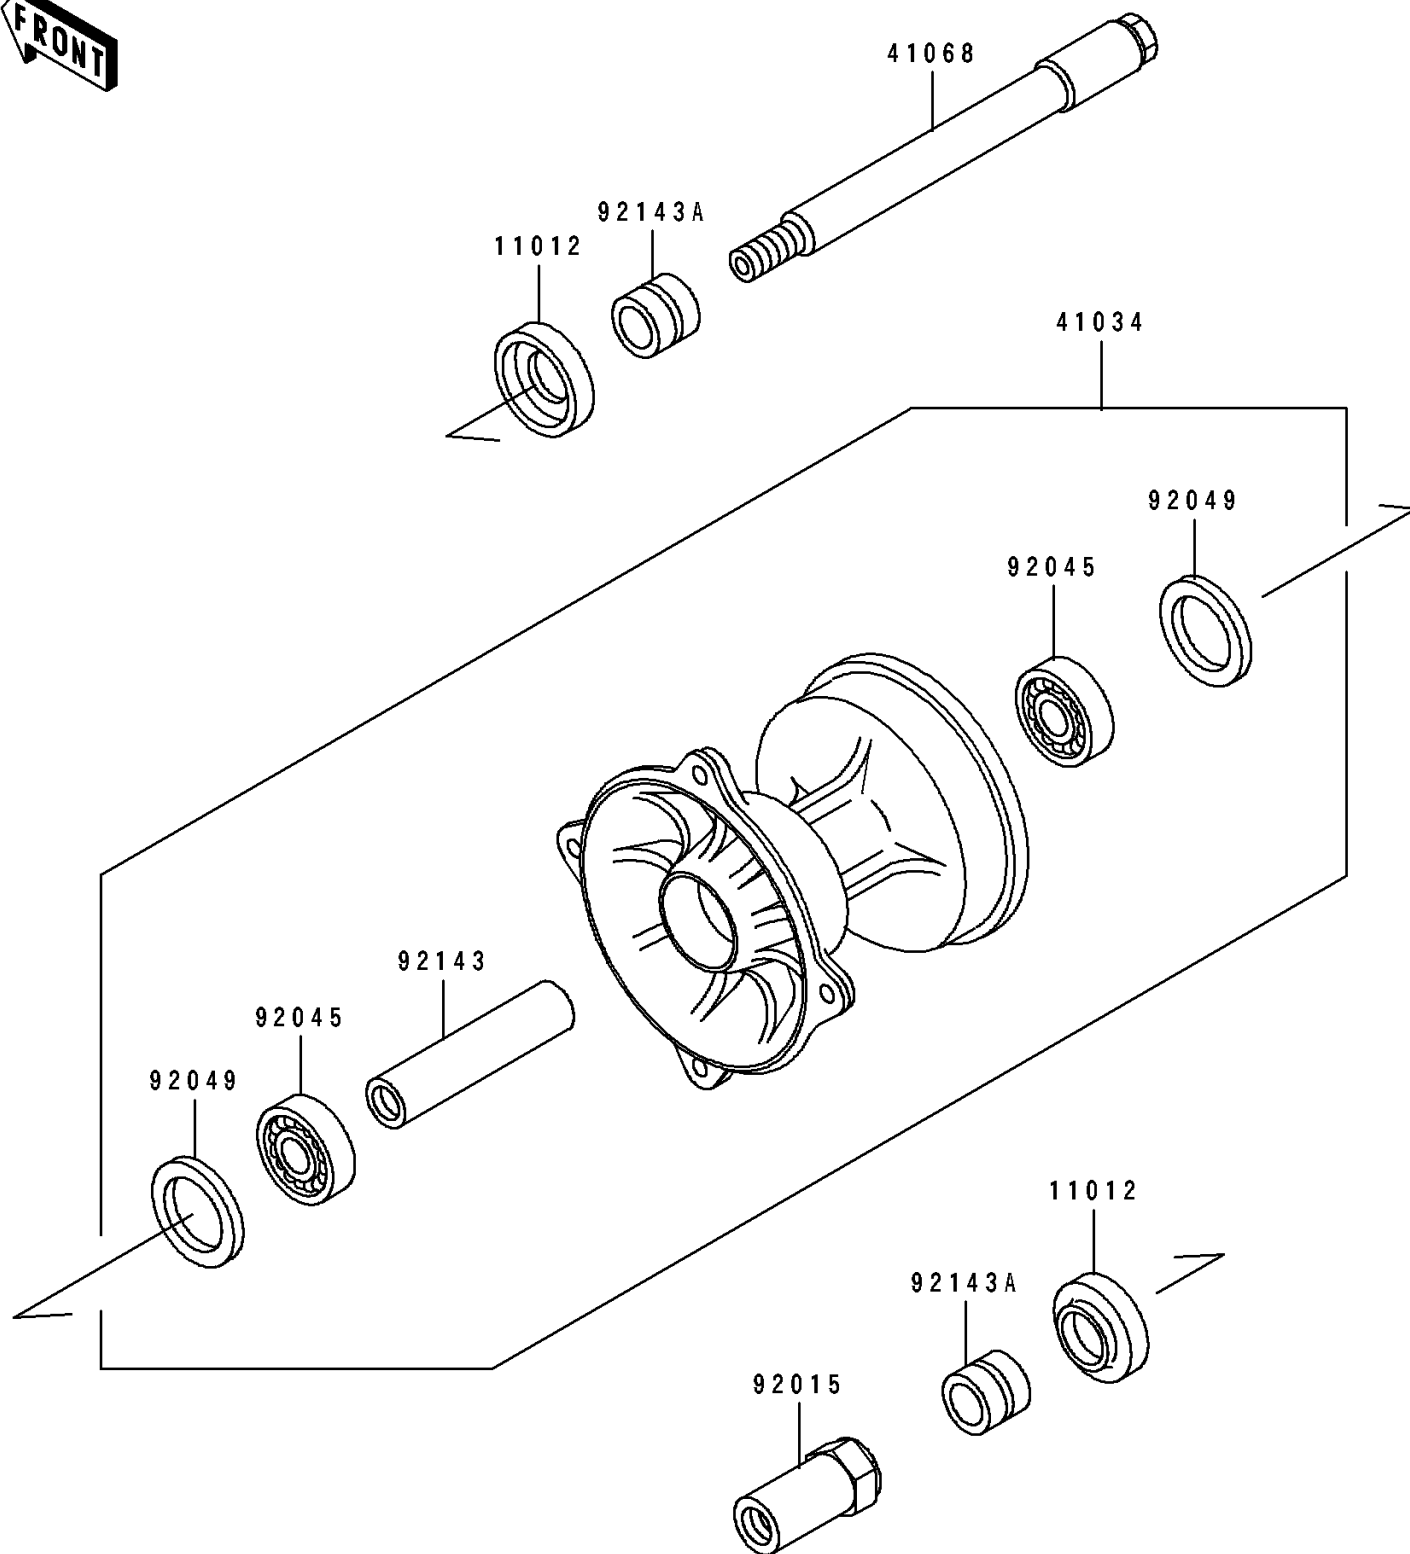

1997 KX125 PARTS DIAGRAM

Front Hub

F2230

1997 KX125 PARTS LIST

Front Hub

ITEM NAME	PART NUMBER	QUANTITY
CAP,AXLE (Ref # 11012)	11012-1581	1
DRUM-ASSY,FRONT BRAKE (Ref # 41034)	41034-1226	1
AXLE,FR (Ref # 41068)	41068-1342	1
NUT,AXLE,18MM (Ref # 92015)	92015-1884	1
BEARING-BALL,69042RS (Ref # 92045)	92045-1284	1
SEAL-OIL,BJNC-2 25X37X5 (Ref # 92049)	92049-1403	1
COLLAR,FR BRAKE DRUM,L=72 (Ref # 92143)	92143-1580	1
COLLAR,FR AXLE,L=20 (Ref # 92143A)	92143-1581	1