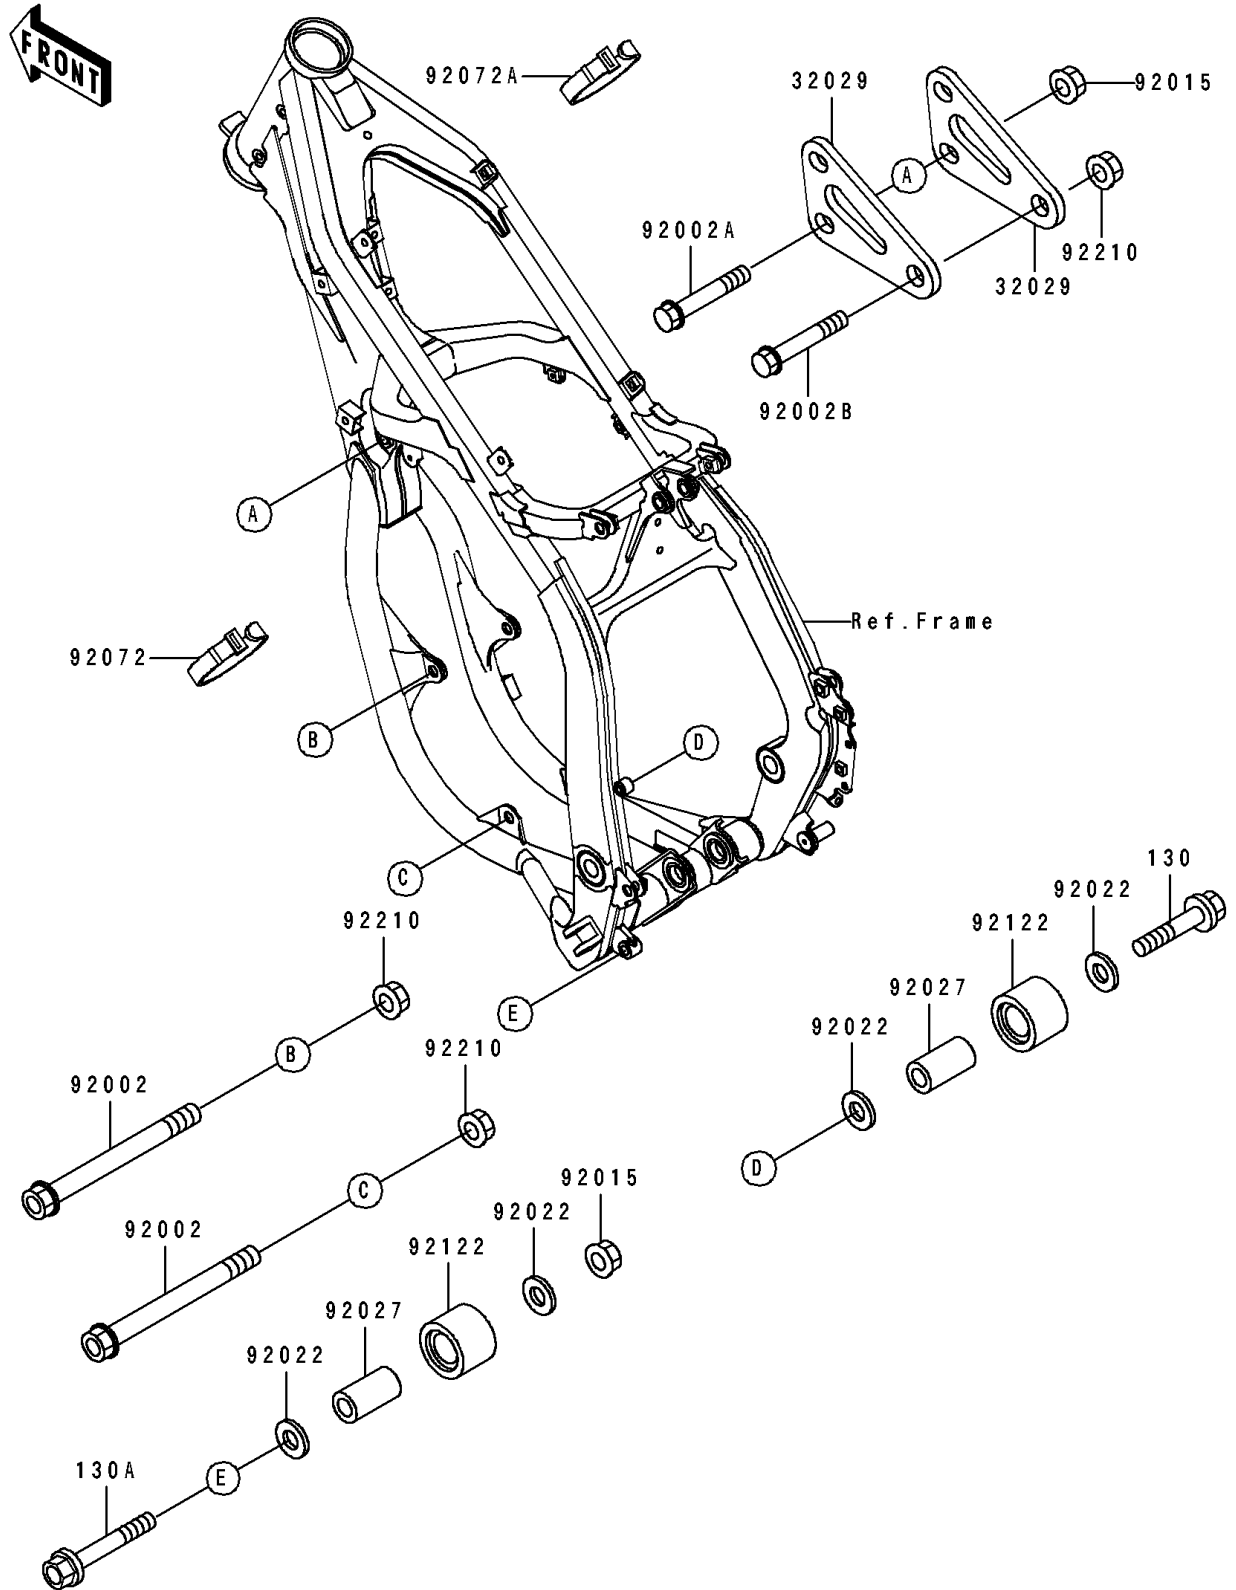

1997 KX125 PARTS DIAGRAM

Frame Fittings

F2131

1997 KX125 PARTS LIST

Frame Fittings

ITEM NAME	PART NUMBER	QUANTITY
BOLT-FLANGED,8X40 (Ref # 130)	130G0840	1
BOLT-FLANGED,8X55 (Ref # 130A)	130G0855	1
BRACKET-ENGINE (Ref # 32029)	32029-1896	1
BOLT,FLANGED,10X105 (Ref # 92002)	92002-1491	1
BOLT,FLANGED,8X52 (Ref # 92002A)	92002-1857	1
BOLT,FLANGED,10X53 (Ref # 92002B)	92002-1936	1
NUT,8MM (Ref # 92015)	92015-1432	1
WASHER,8.5X22X1.5 (Ref # 92022)	92022-1629	1
COLLAR,CHAIN ROLLER (Ref # 92027)	92027-1670	1
BAND,L=149 (Ref # 92072)	92072-031	1
BAND,L=186 (Ref # 92072A)	92072-056	1
ROLLER,CHAIN GUIDE (Ref # 92122)	92122-1153	1
NUT,LOCK,FLANGED,10MM (Ref # 92210)	92210-1080	1