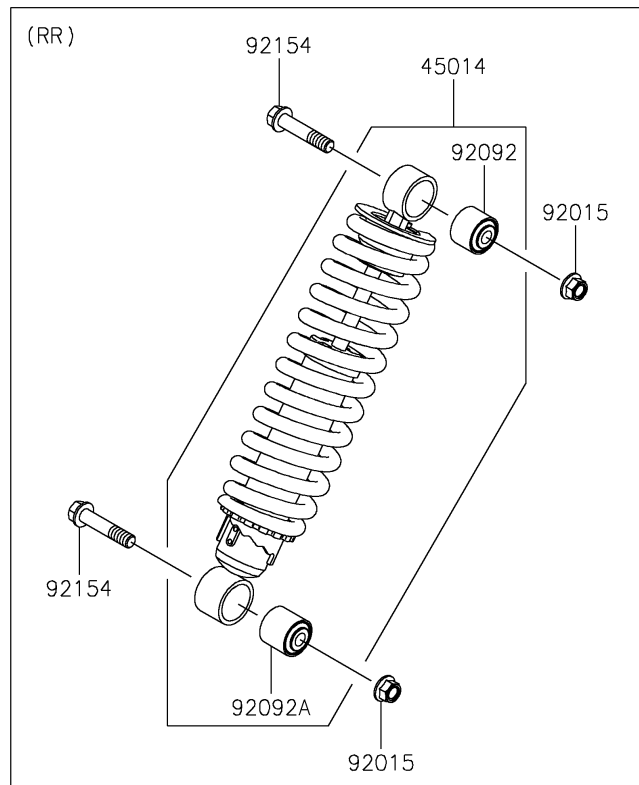

2019 MULE PRO-DX™ EPS DIESEL PARTS DIAGRAM

Shock Absorber(s)

F2280

2019 MULE PRO-DX™ EPS DIESEL PARTS LIST

Shock Absorber(s)

| ITEM NAME | PART NUMBER | QUANTITY |
|-------------------------------------|-------------|----------|
| SHOCKABSORBER,RR (Ref # 45014) | 45014-0537 | 1 |
| SHOCKABSORBER,FR (Ref # 45014A) | 45014-0558 | 1 |
| NUT,LOCK,FLANGED,12MM (Ref # 92015) | 92015-1433 | 1 |
| BUSHING-RUBBER,UPP (Ref # 92092) | 92092-0034 | 1 |
| BUSHING-RUBBER,LWR (Ref # 92092A) | 92092-0035 | 1 |
| BOLT,FLANGED,12X58 (Ref # 92154) | 92154-1319 | 1 |