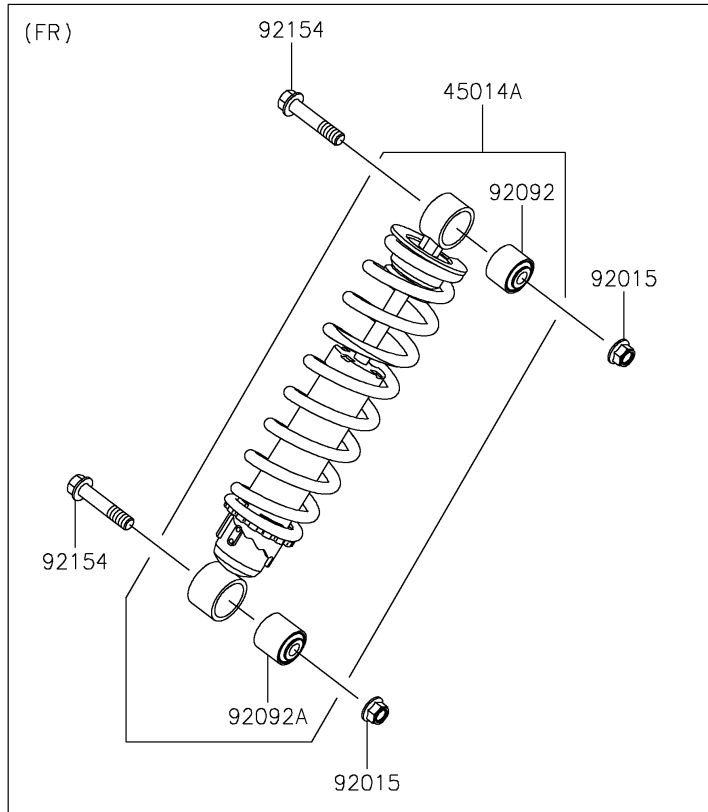

2019 MULE PRO-DX™ EPS DIESEL PARTS DIAGRAM

Shock Absorber(s)

F2280

2019 MULE PRO-DX™ EPS DIESEL PARTS LIST

Shock Absorber(s)

| ITEM NAME | PART NUMBER | QUANTITY |
|-------------------------------------|-------------|----------|
| SHOCKABSORBER,RR (Ref # 45014) | 45014-0537 | 1 |
| SHOCKABSORBER,FR (Ref # 45014A) | 45014-0558 | 1 |
| NUT,LOCK,FLANGED,12MM (Ref # 92015) | 92015-1433 | 1 |
| BUSHING-RUBBER,UPP (Ref # 92092) | 92092-0034 | 1 |
| BUSHING-RUBBER,LWR (Ref # 92092A) | 92092-0035 | 1 |
| BOLT,FLANGED,12X58 (Ref # 92154) | 92154-1319 | 1 |