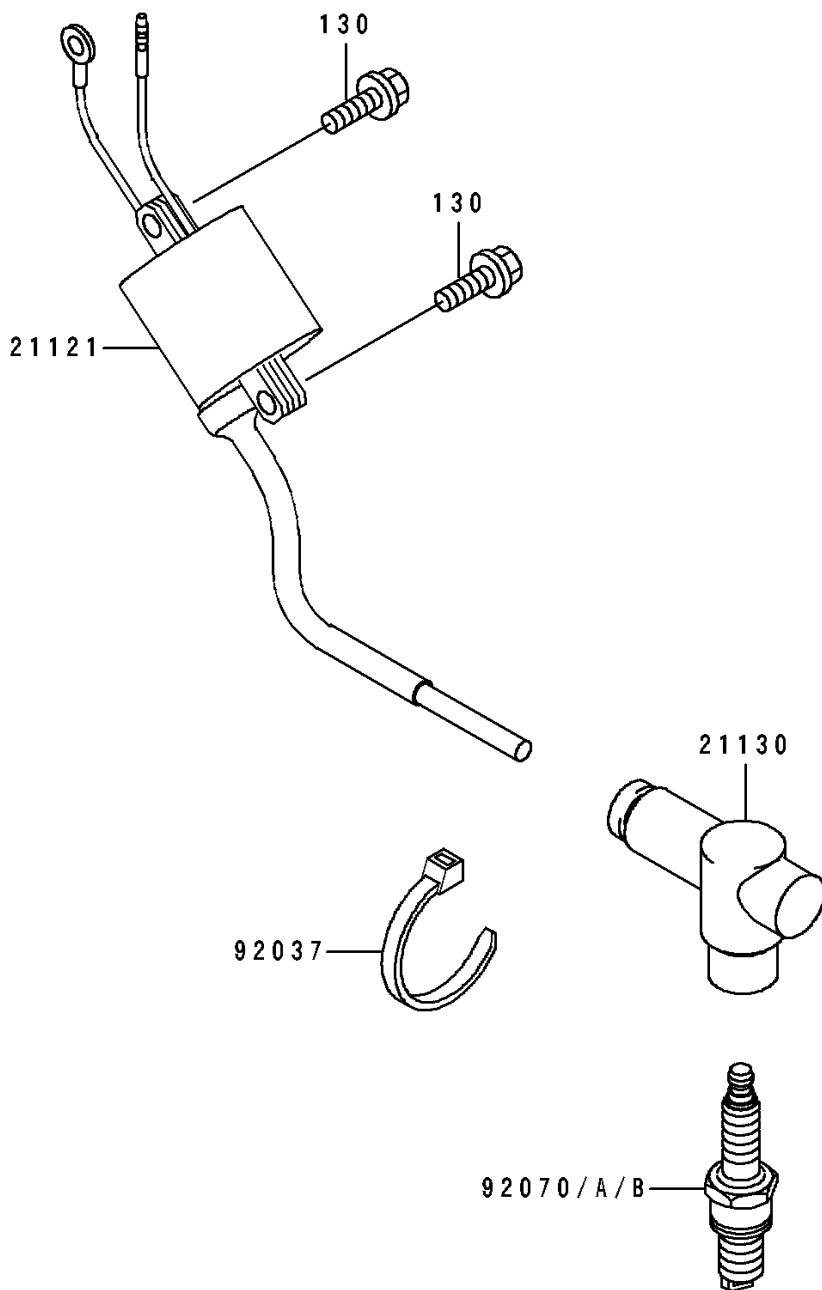

1997 KX125 PARTS DIAGRAM

Ignition System

E1830

1997 KX125 PARTS LIST

Ignition System

ITEM NAME	PART NUMBER	QUANTITY
BOLT-FLANGED (Ref # 130)	130G0520	1
COIL-IGNITION (Ref # 21121)	21121-1247	1
CAP-SPARK PLUG (Ref # 21130)	21130-1073	1
CLAMP (Ref # 92037)	92037-1173	1
PLUG-SPARK,W31ESR-ZU(ND) (Ref # 92070)		1
PLUG-SPARK,R6252E-9(NGK) (Ref # 92070A)	92070-1238	1
PLUG-SPARK,R6252K-105(NGK) (Ref # 92070B)	92070-1241	1