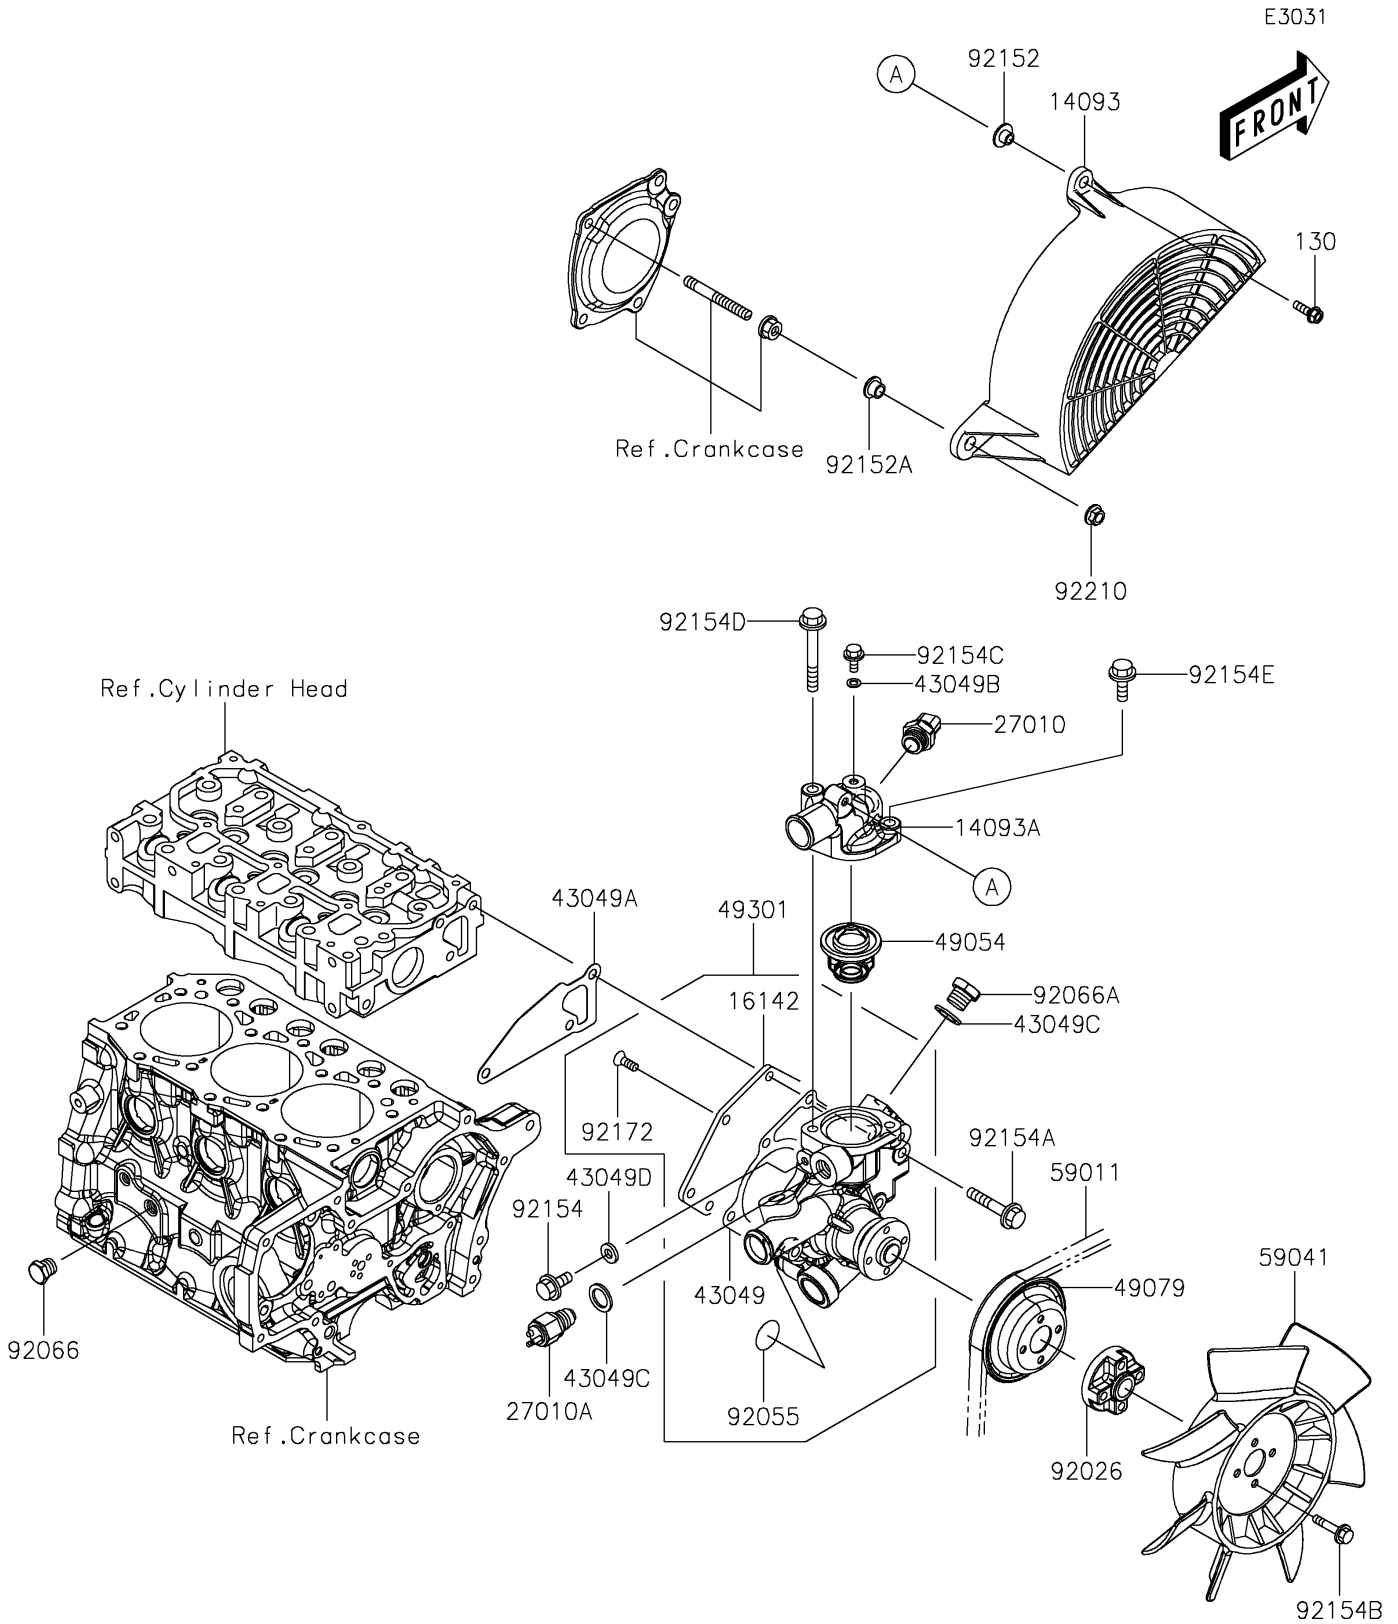

2017 MULE PRO-DX™ EPS DIESEL PARTS DIAGRAM

Water Pump

2017 MULE PRO-DX™ EPS DIESEL PARTS LIST

Water Pump

ITEM NAME	PART NUMBER	QUANTITY
BOLT-FLANGED,6X20 (Ref # 130)	130BA0620	1
COVER,FAN (Ref # 14093)	14093-0297	1
COVER,THERMOSTAT (Ref # 14093A)	14093-0446	1
COVER-PUMP (Ref # 16142)	16142-0736	1
SWITCH,THERMOSTAT (Ref # 27010)	27010-0839	1
SWITCH,THERMO (Ref # 27010A)	27010-0840	1
PACKING,WATER PUMP (Ref # 43049)	43049-0040	1
PACKING,WATER PUMP (Ref # 43049A)	43049-0041	1
PACKING,6X1 (Ref # 43049B)	43049-0042	1
PACKING (Ref # 43049C)	43049-0043	2
PACKING,8X1 (Ref # 43049D)	43049-0047	1
THERMOSTAT (Ref # 49054)	49054-0008	1
PULLEY-BELT (Ref # 49079)	49079-0027	1
PUMP-ASSY-WATER (Ref # 49301)	49301-0002	1
BELT,A35 (Ref # 59011)	59011-0045	1
FAN,COOLING (Ref # 59041)	59041-0015	1
SPACER (Ref # 92026)	92026-0820	1
RING-O (Ref # 92055)	92055-0858	1
PLUG,DRAIN (Ref # 92066)	92066-0853	1
PLUG (Ref # 92066A)	92066-0854	1
COLLAR (Ref # 92152)	92152-0181	1
COLLAR (Ref # 92152A)	92152-0613	1
BOLT,FLANGED,8X12 (Ref # 92154)	92154-1999	1
BOLT,FLANGED,8X45 (Ref # 92154A)	92154-2000	3
BOLT,FLANGED,6X30 (Ref # 92154B)	92154-2067	4
BOLT,FLANGED,6X10 (Ref # 92154C)	92154-2068	1
BOLT,FLANGED,8X65 (Ref # 92154D)	92154-2070	1
BOLT,FLANGED,8X28 (Ref # 92154E)	92154-2110	1
SCREW,6X12 (Ref # 92172)	92172-0987	5

2017 MULE PRO-DX™ EPS DIESEL PARTS LIST

Water Pump

ITEM NAME	PART NUMBER	QUANTITY
NUT,FLANGED,8MM (Ref # 92210)	92210-0555	1