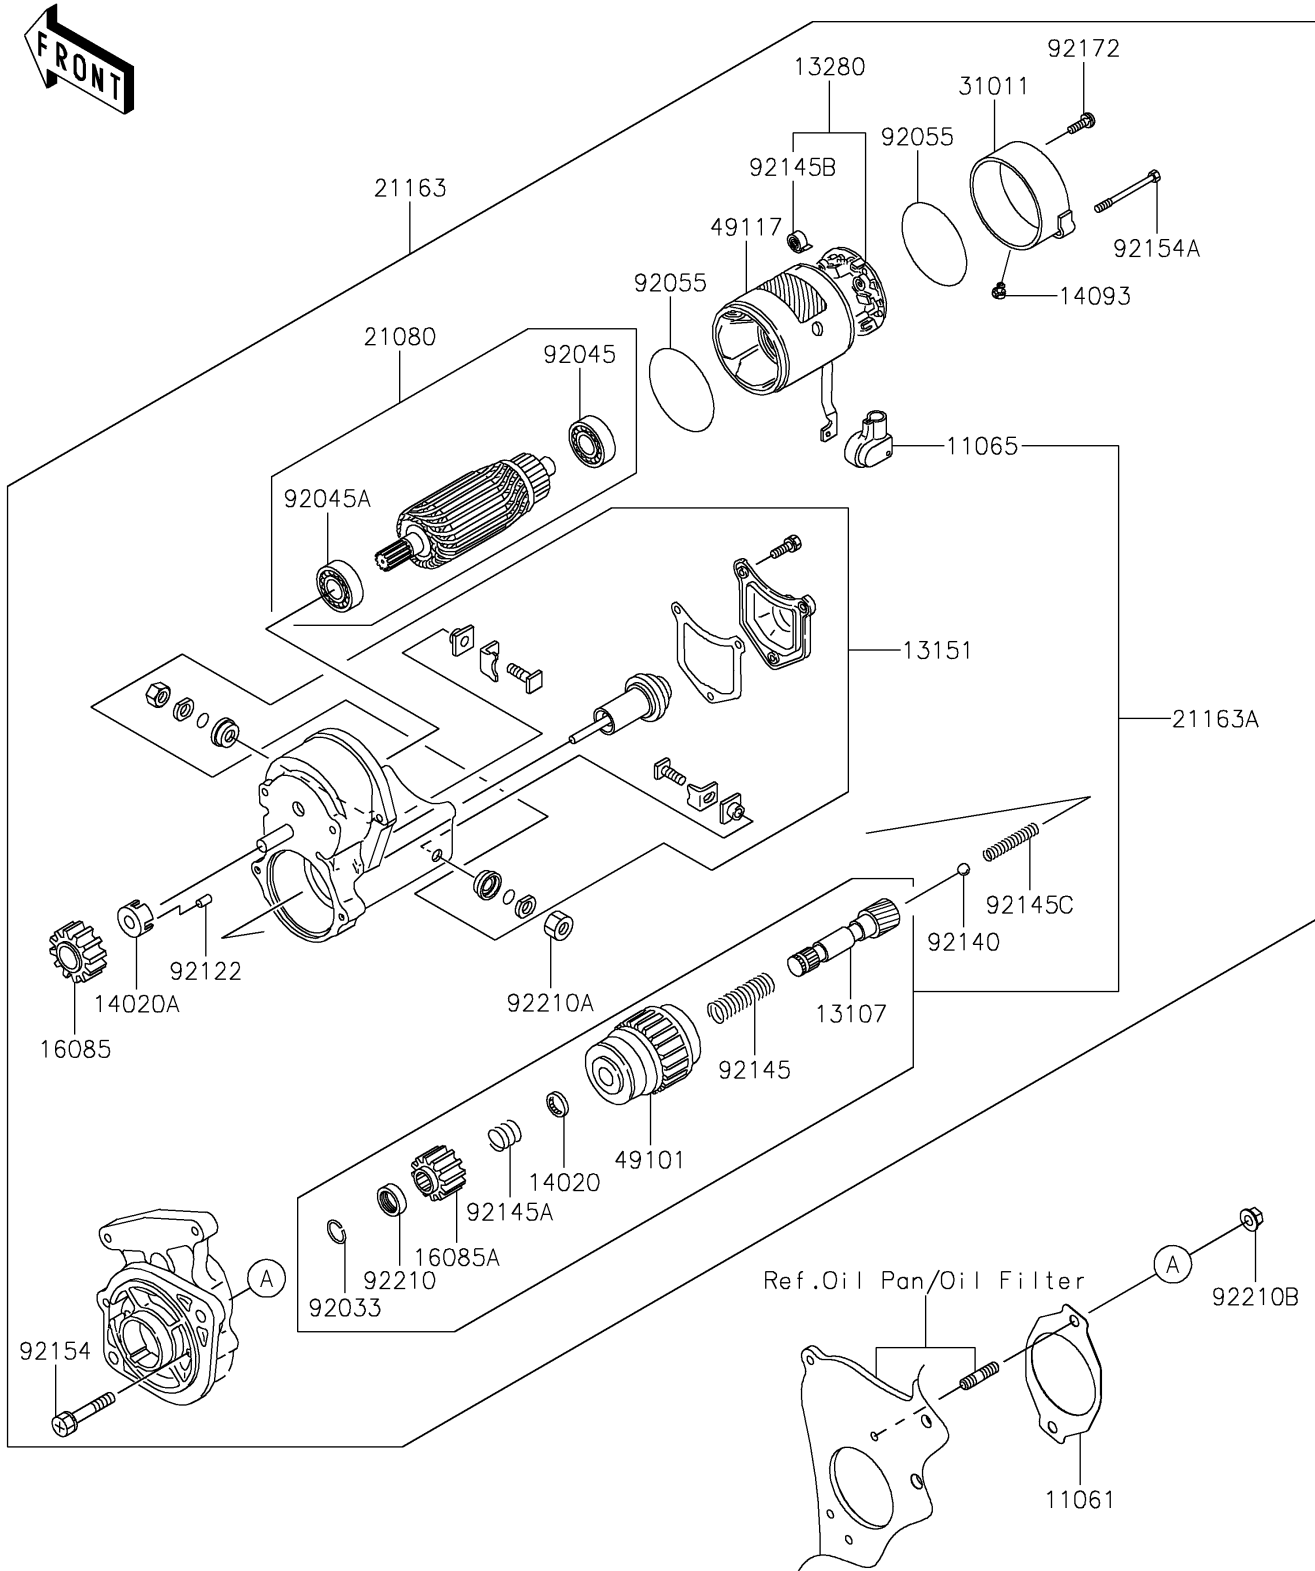

2017 MULE PRO-DX™ EPS DIESEL PARTS DIAGRAM

Starter Motor

E1840

2017 MULE PRO-DX™ EPS DIESEL PARTS LIST

Starter Motor

ITEM NAME	PART NUMBER	QUANTITY
GASKET,STARTER (Ref # 11061)	11061-1195	1
CAP (Ref # 11065)	11065-0939	1
SHAFT (Ref # 13107)	13107-0841	1
SWITCH-COMP,MAGNET (Ref # 13151)	13151-0573	1
HOLDER (Ref # 13280)	13280-0863	1
RETAINER (Ref # 14020)	14020-0020	1
RETAINER (Ref # 14020A)	14020-0021	1
COVER (Ref # 14093)	14093-0449	1
GEAR,PINION (Ref # 16085)	16085-0649	1
GEAR,PINION (Ref # 16085A)	16085-0652	1
ARMATURE (Ref # 21080)	21080-0010	1
STARTER-ELECTRIC (Ref # 21163)	21163-0752	1
STARTER-ELECTRIC (Ref # 21163A)	21163-0753	1
FRAME (Ref # 31011)	31011-0029	1
CLUTCH,STARTER (Ref # 49101)	49101-0002	1
YOKE (Ref # 49117)	49117-0593	1
RING-SNAP (Ref # 92033)	92033-0775	1
BEARING-BALL (Ref # 92045)	92045-0808	1
BEARING-BALL (Ref # 92045A)	92045-0809	1
RING-O (Ref # 92055)	92055-0863	2
ROLLER (Ref # 92122)	92122-0048	5
BALL (Ref # 92140)	92140-0017	1
SPRING (Ref # 92145)	92145-1713	1
SPRING (Ref # 92145A)	92145-1714	1
SPRING (Ref # 92145B)	92145-1715	4
SPRING (Ref # 92145C)	92145-1716	1
BOLT (Ref # 92154)	92154-2072	2
BOLT (Ref # 92154A)	92154-2073	2
SCREW (Ref # 92172)	92172-0988	2

2017 MULE PRO-DX™ EPS DIESEL PARTS LIST

Starter Motor

ITEM NAME	PART NUMBER	QUANTITY
NUT (Ref # 92210)	92210-1470	1
NUT (Ref # 92210A)	92210-1472	1
NUT,8MM (Ref # 92210B)	92210-1473	2