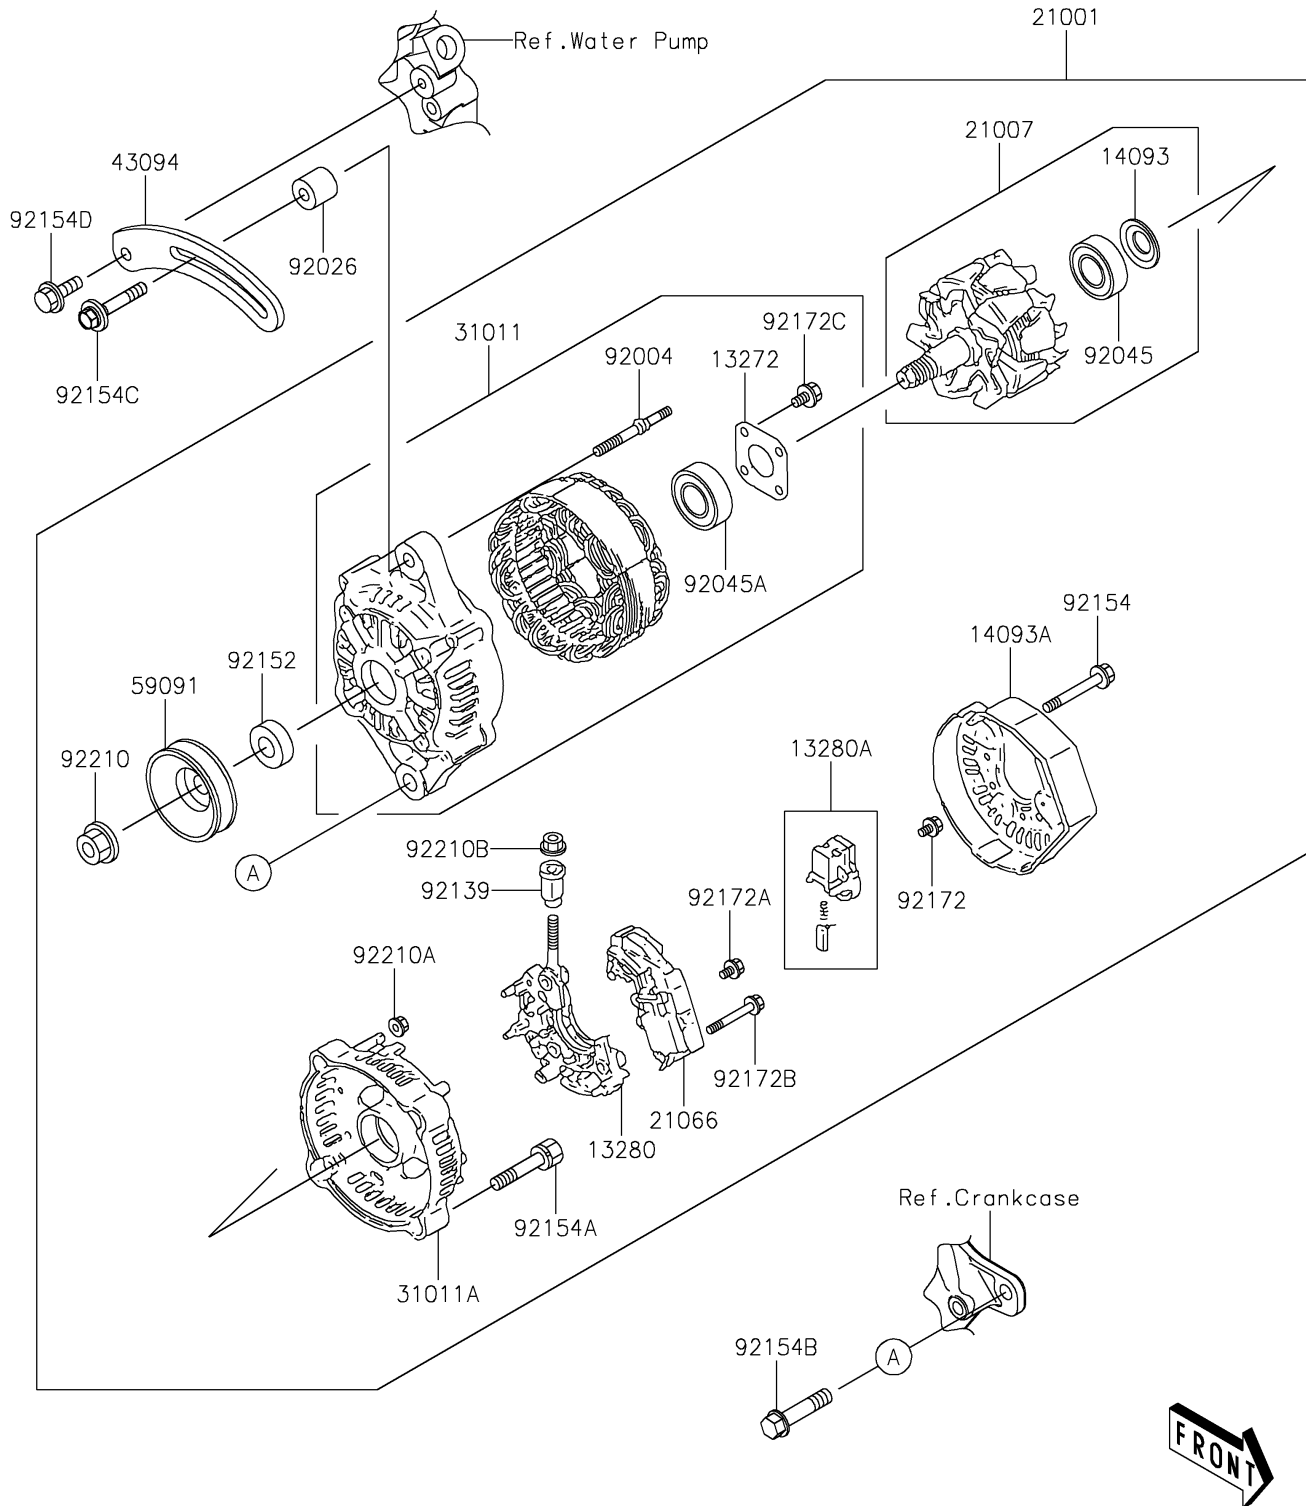

2019 MULE PRO-DX™ EPS DIESEL PARTS DIAGRAM

Generator

E1810

2019 MULE PRO-DX™ EPS DIESEL PARTS LIST

Generator

ITEM NAME	PART NUMBER	QUANTITY
PLATE,RETAINER (Ref # 13272)	13272-2135	1
HOLDER (Ref # 13280)	13280-0864	1
HOLDER,BRUSH (Ref # 13280A)	13280-0865	1
COVER (Ref # 14093)	14093-0450	1
COVER (Ref # 14093A)	14093-0451	1
GENERATOR (Ref # 21001)	21001-0613	1
ROTOR (Ref # 21007)	21007-0637	1
REGULATOR-VOLTAGE (Ref # 21066)	21066-0749	1
FRAME (Ref # 31011)	31011-0027	1
FRAME (Ref # 31011A)	31011-0028	1
ADJUSTER (Ref # 43094)	43094-0007	1
PULLEY (Ref # 59091)	59091-0015	1
STUD (Ref # 92004)	92004-0751	2
SPACER (Ref # 92026)	92026-0821	1
BEARING-BALL (Ref # 92045)	92045-0812	1
BEARING-BALL (Ref # 92045A)	92045-0816	1
BUSHING (Ref # 92139)	92139-0861	1
COLLAR (Ref # 92152)	92152-2198	1
BOLT (Ref # 92154)	92154-2074	3
BOLT (Ref # 92154A)	92154-2075	2
BOLT,FLANGED,10X45 (Ref # 92154B)	92154-2076	1
BOLT (Ref # 92154C)	92154-2077	1
BOLT,FLANGED,8X20 (Ref # 92154D)	92154-2078	1
SCREW (Ref # 92172)	92172-0989	6
SCREW (Ref # 92172A)	92172-0990	1
SCREW (Ref # 92172B)	92172-0991	2
SCREW (Ref # 92172C)	92172-1096	4
NUT (Ref # 92210)	92210-1474	1
NUT (Ref # 92210A)	92210-1475	2

2019 MULE PRO-DX™ EPS DIESEL PARTS LIST

Generator

ITEM NAME	PART NUMBER	QUANTITY
NUT (Ref # 92210B)	92210-1476	1