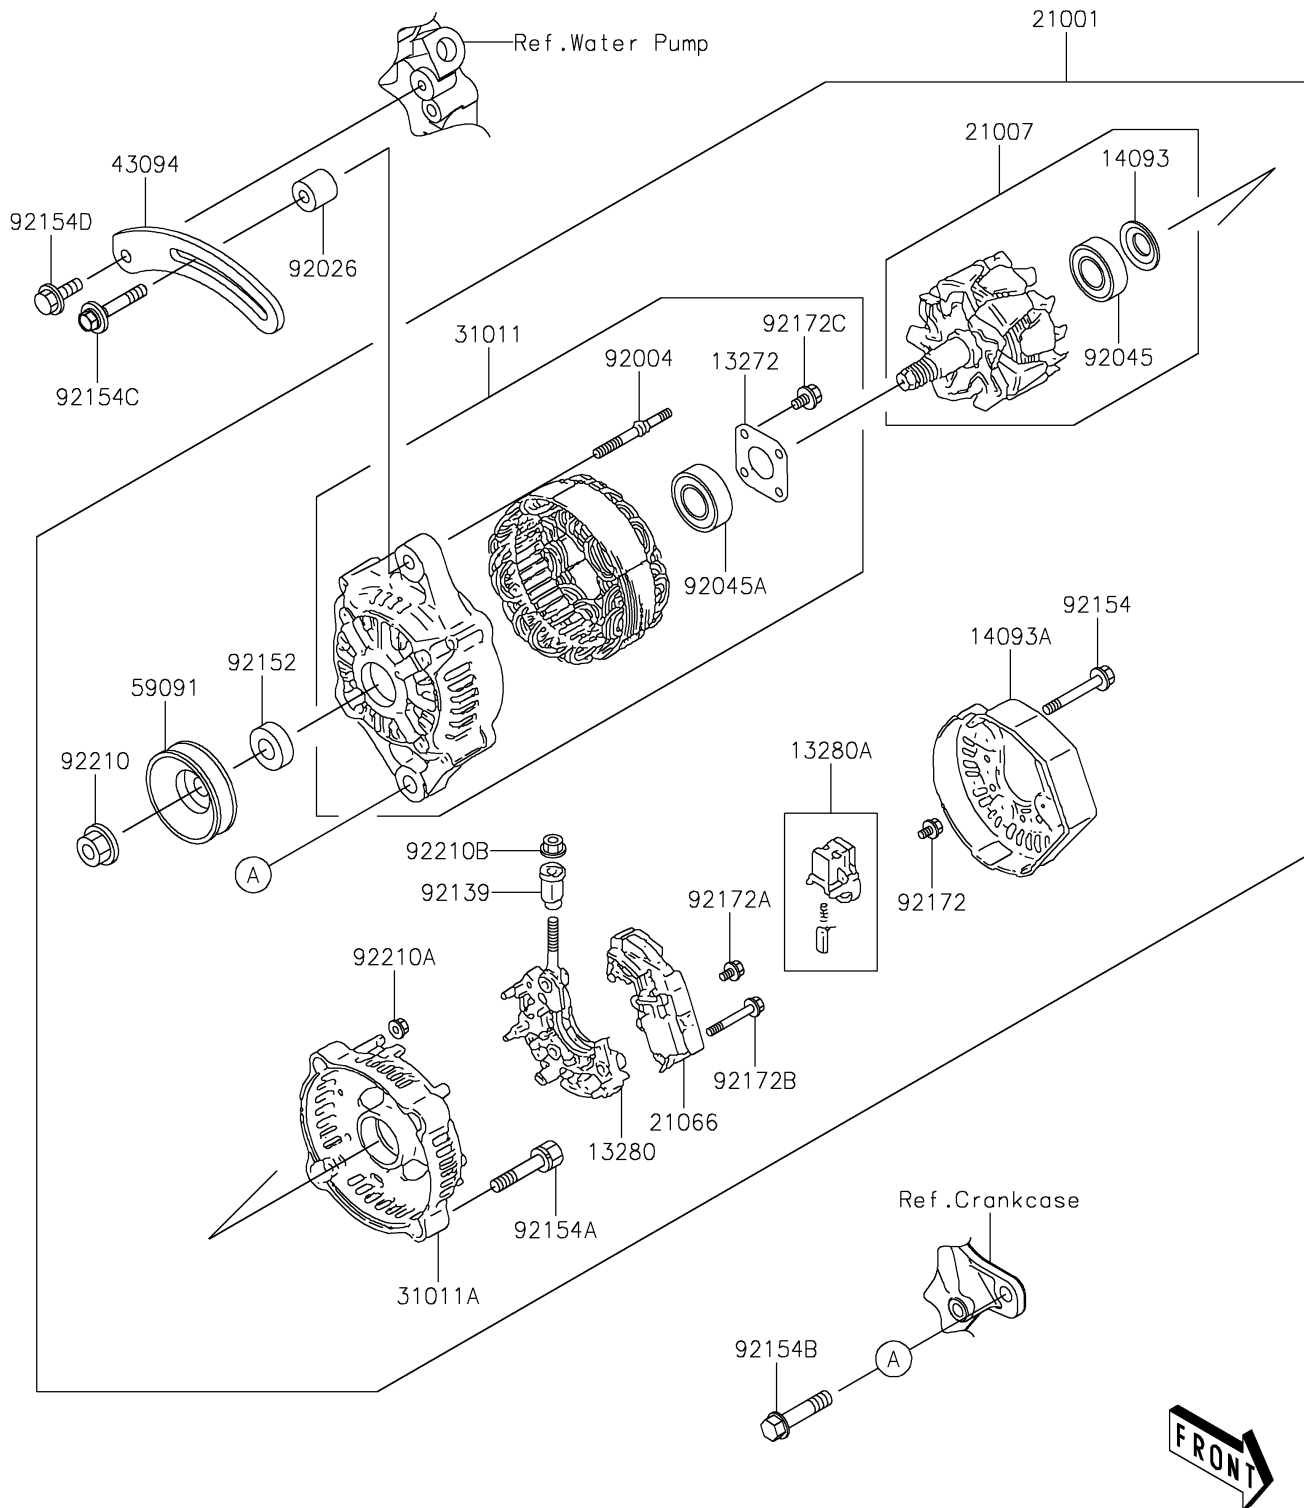

2017 MULE PRO-DX™ EPS DIESEL PARTS DIAGRAM

Generator

E1810