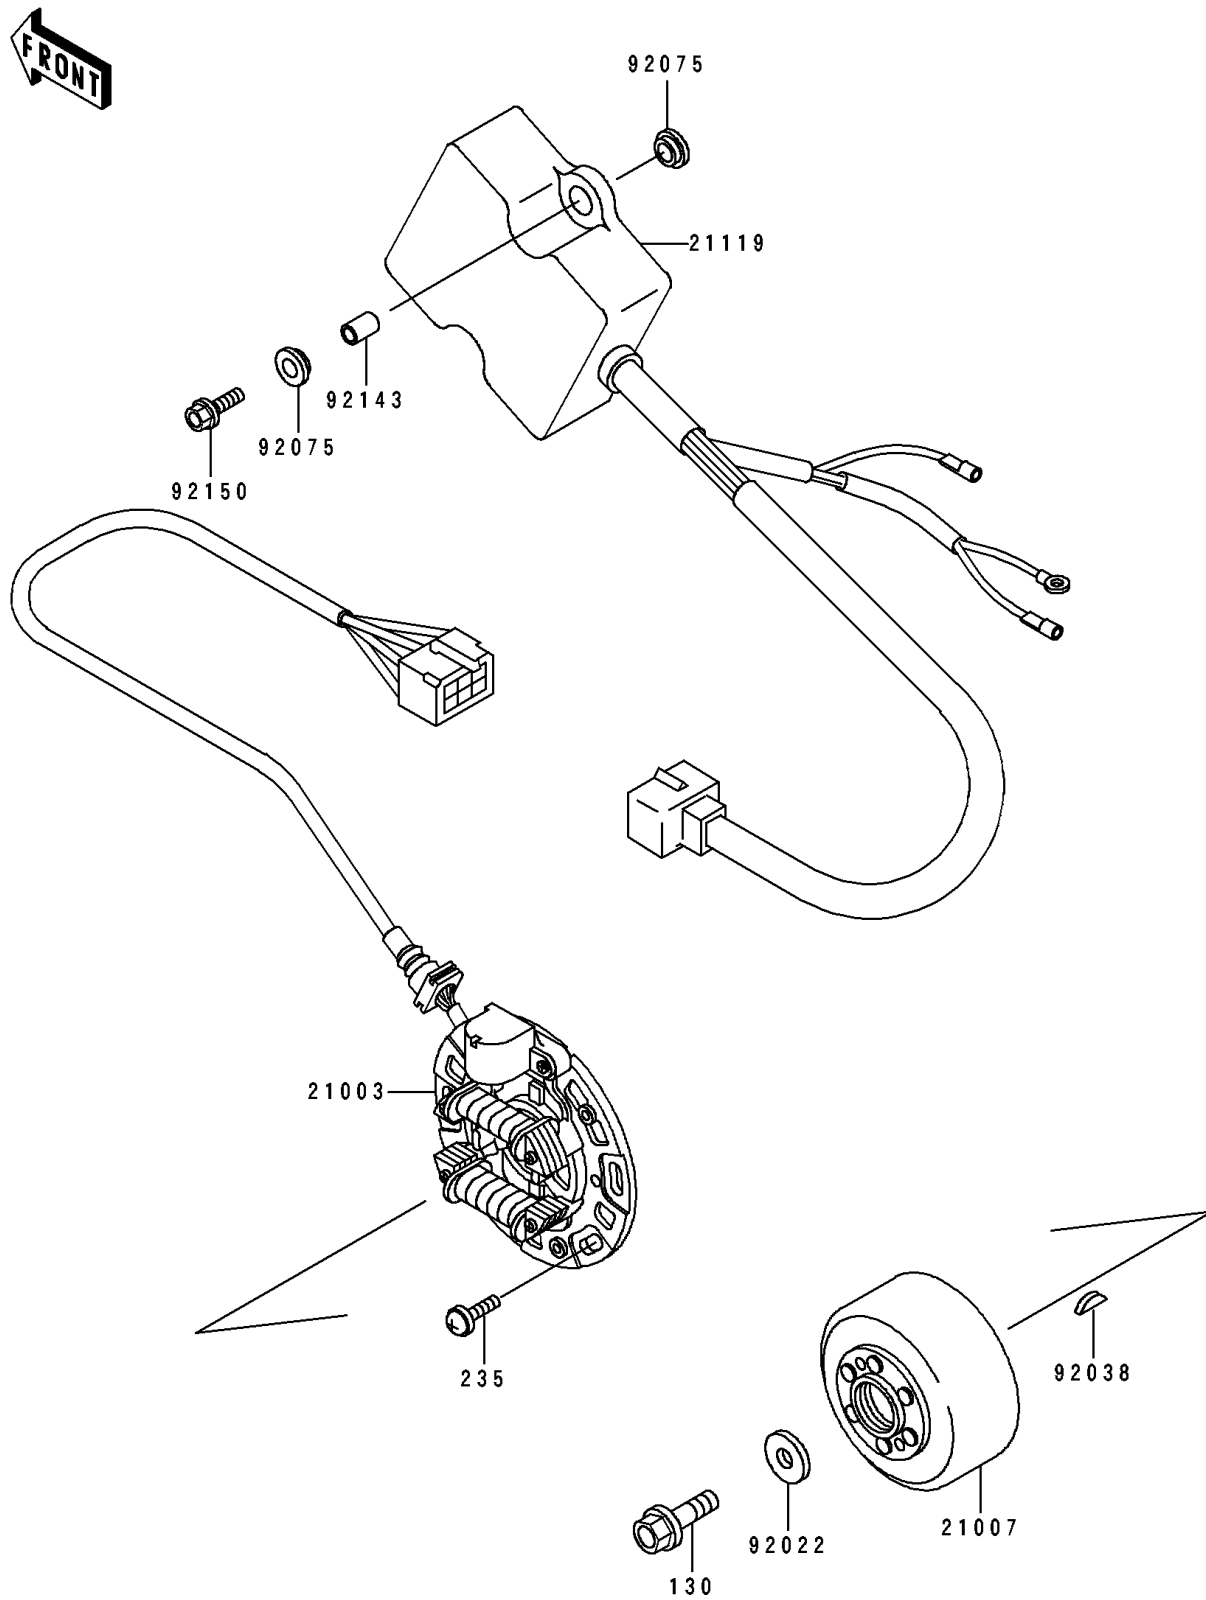

## 1997 KX125 PARTS DIAGRAM

Generator

E1810

## 1997 KX125 PARTS LIST

Generator

ITEM NAME	PART NUMBER	QUANTITY
BOLT-FLANGED (Ref # 130)	130P0825	1
SCREW-PAN-WP-CROS (Ref # 235)	235B0616	1
STATOR (Ref # 21003)	21003-1294	1
ROTOR,MAGNETO (Ref # 21007)	21007-1235	1
IGNITER (Ref # 21119)	21119-1475	1
WASHER,8.5X22X3.2 (Ref # 92022)	92022-276	1
KEY,WOODRUFF (Ref # 92038)	92038-001	1
DAMPER,8MM (Ref # 92075)	92075-1138	1
COLLAR,6X8.5X13 (Ref # 92143)	92143-3715	1
BOLT,FLANGED,6X25 (Ref # 92150)	92150-1507	1