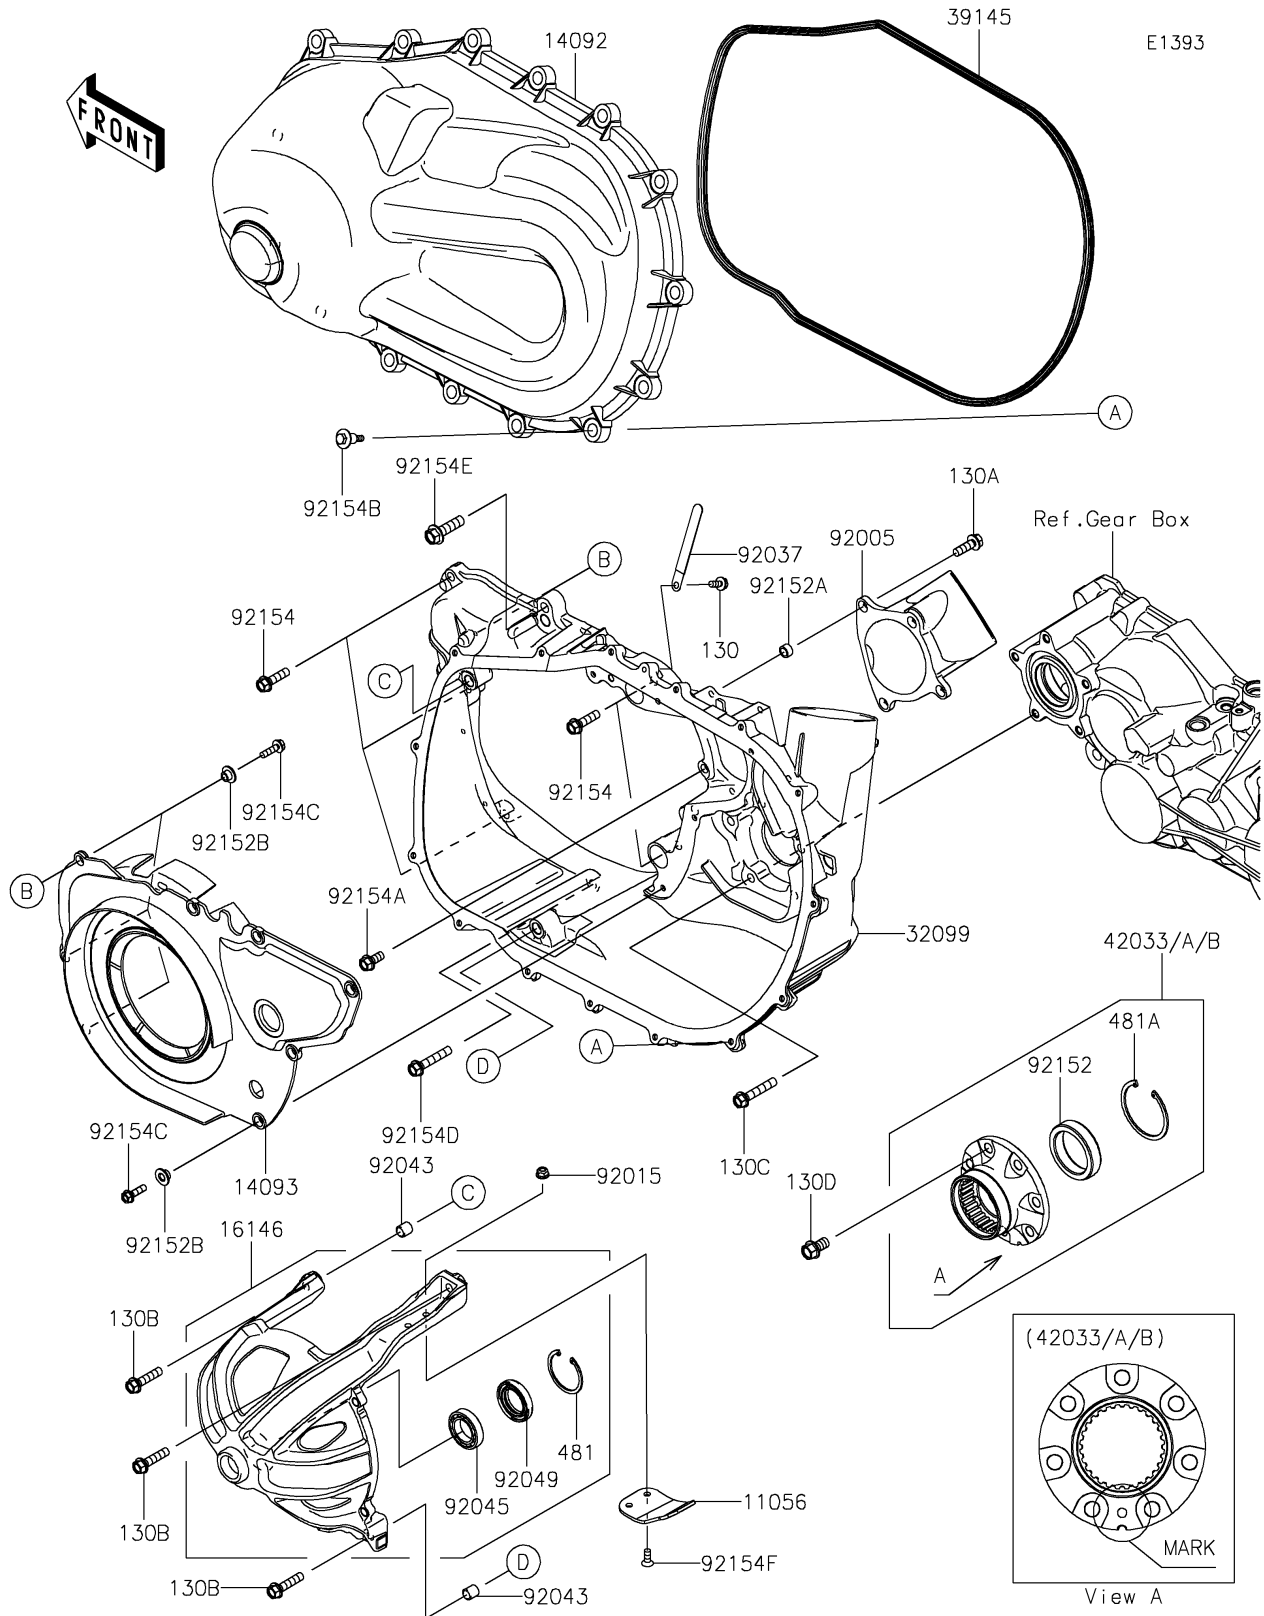

## 2019 MULE PRO-DX™ EPS DIESEL PARTS DIAGRAM

Converter Cover

## 2019 MULE PRO-DX™ EPS DIESEL PARTS LIST

Converter Cover

ITEM NAME	PART NUMBER	QUANTITY
BRACKET,CVT BELT GUIDE (Ref # 11056)	11056-7883	1
BOLT-FLANGED,6X14 (Ref # 130)	130BA0614	1
BOLT-FLANGED,8X25 (Ref # 130A)	130BA0825	1
BOLT-FLANGED,8X35 (Ref # 130B)	130BA0835	1
BOLT-FLANGED,8X45 (Ref # 130C)	130BA0845	1
BOLT-FLANGED,10X18 (Ref # 130D)	130CA1018	1
COVER,CVT (Ref # 14092)	14092-1202	1
COVER (Ref # 14093)	14093-0302	1
COVER-ASSY (Ref # 16146)	16146-0791	1
CASE,CVT (Ref # 32099)	32099-0771	1
TRIM-SEAL (Ref # 39145)	39145-0047	1
COUPLING-ASSY,B MARK,WHITE (Ref # 42033)	42033-0582	1
COUPLING-ASSY,A MARK,BLUE (Ref # 42033A)	42033-0583	1
COUPLING-ASSY,C MARK,YELLOW (Ref # 42033B)	42033-0584	1
CIRCLIP-TYPE-C,45MM (Ref # 481)	481J4500	1
CIRCLIP (Ref # 481A)	481J6200	1
FITTING,INTAKE (Ref # 92005)	92005-0762	1
NUT,LOCK,FLANGED,6MM (Ref # 92015)	92015-1675	1
CLAMP (Ref # 92037)	92037-1993	1
PIN,12X14 (Ref # 92043)	92043-0963	1
BEARING-BALL,#6905 (Ref # 92045)	92045-036	1
SEAL-OIL,HTC 28X45X8 (Ref # 92049)	92049-0767	1
COLLAR (Ref # 92152)	92152-1822	1
COLLAR,8.8X12.3X6.9 (Ref # 92152A)	92152-1853	1
COLLAR (Ref # 92152B)	92152-1931	1
BOLT,FLANGED,8X30 (Ref # 92154)	92154-0850	1
BOLT,FLANGED,8X18 (Ref # 92154A)	92154-1386	1
BOLT,CVT COVER (Ref # 92154B)	92154-1522	1
BOLT,FLANGED,6X22 (Ref # 92154C)	92154-1525	1

## 2019 MULE PRO-DX™ EPS DIESEL PARTS LIST

Converter Cover

ITEM NAME	PART NUMBER	QUANTITY
BOLT,FLANGED,8X45 (Ref # 92154D)	92154-1526	1
BOLT,FLANGED,10X35 (Ref # 92154E)	92154-1744	1
BOLT,6X16 (Ref # 92154F)	92154-2147	1