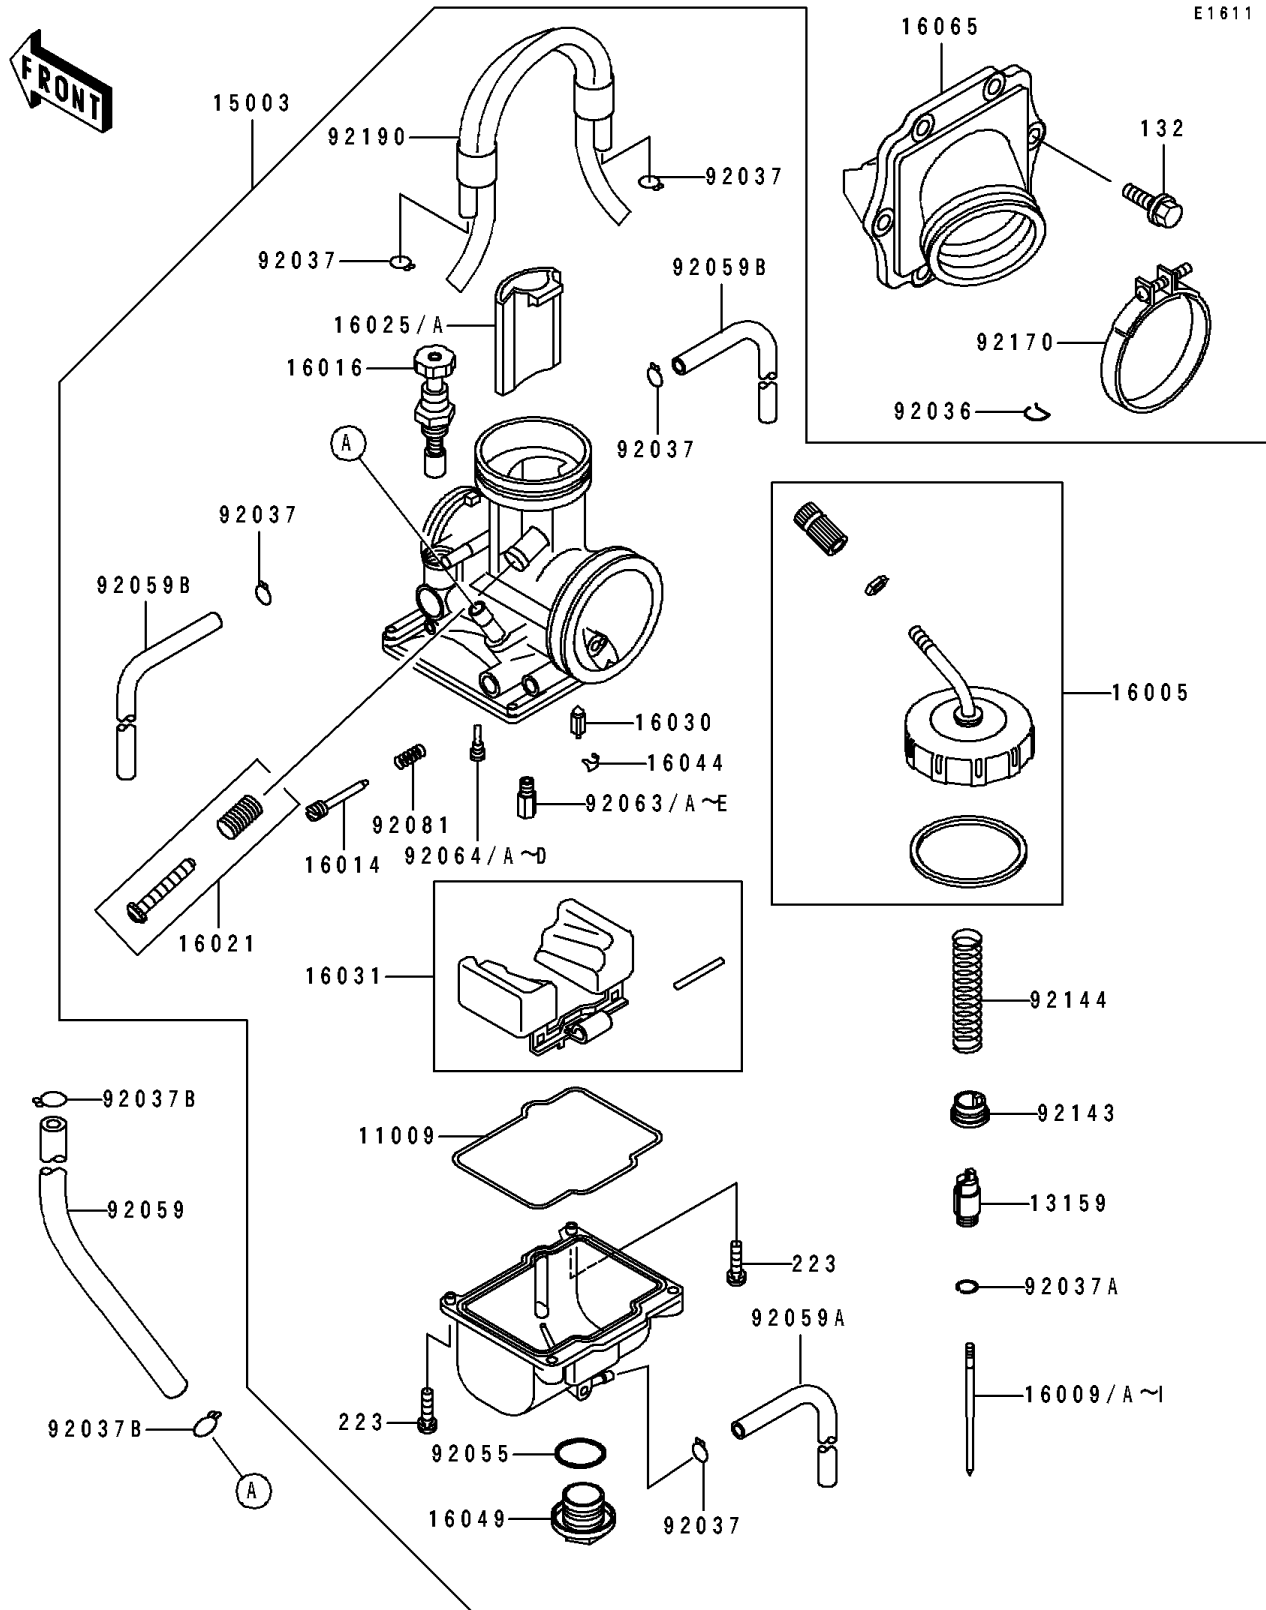

1997 KX125 PARTS DIAGRAM

Carburetor