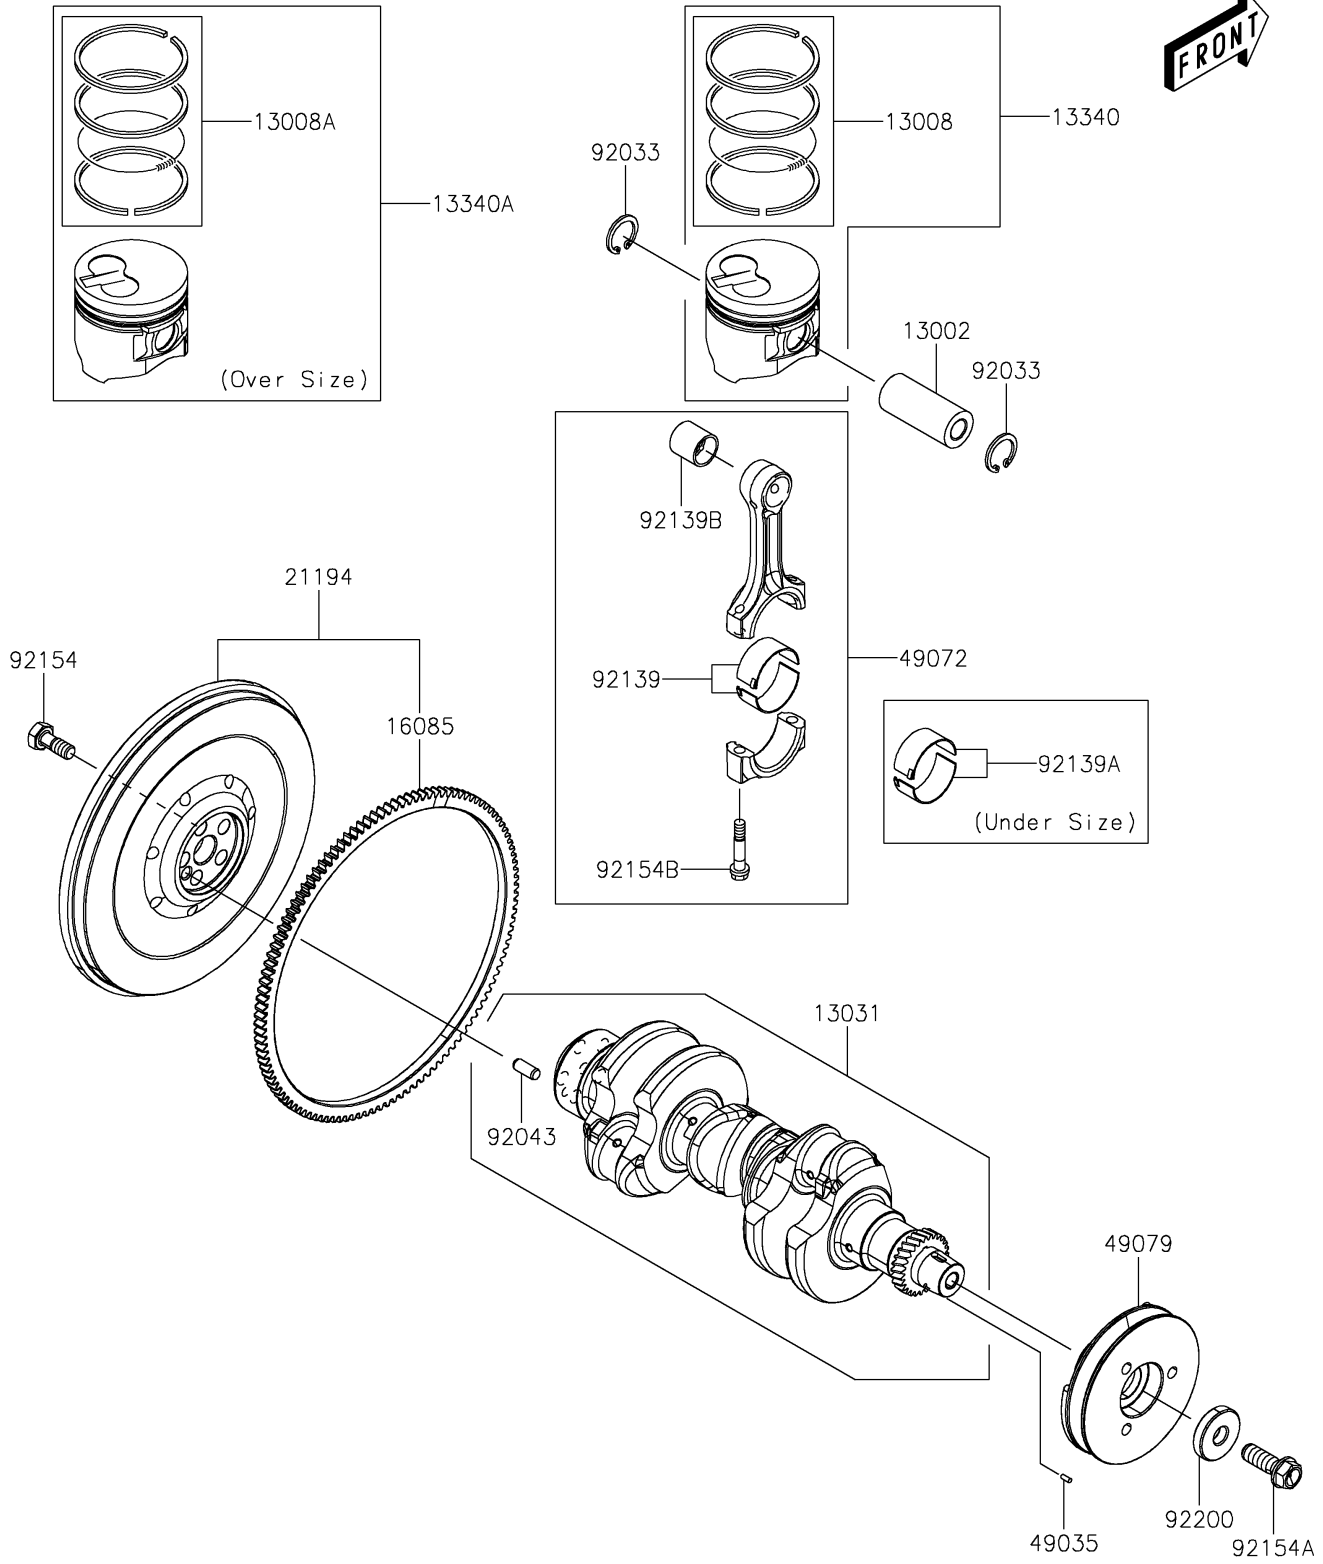

2017 MULE PRO-DX™ EPS DIESEL PARTS DIAGRAM

Crankshaft/Piston(s)

E1320

2017 MULE PRO-DX™ EPS DIESEL PARTS LIST

Crankshaft/Piston(s)

ITEM NAME	PART NUMBER	QUANTITY
PIN-PISTON (Ref # 13002)	13002-0047	3
RING-SET-PISTON,STD (Ref # 13008)	13008-0563	3
RING-SET-PISTON,O/S,0.25 (Ref # 13008A)	13008-0566	AR
CRANKSHAFT-COMP (Ref # 13031)	13031-0841	1
PISTON-ASSY-ENGINE,STD (Ref # 13340)	13340-0004	3
PISTON-ASSY-ENGINE,O/S,0.25 (Ref # 13340A)	13340-0005	AR
GEAR,RING (Ref # 16085)	16085-0655	1
FLYWHEEL-COMP (Ref # 21194)	21194-0037	1
PIN-SPRING (Ref # 49035)	49035-0017	1
ROD-COMP-CONNECTING (Ref # 49072)	49072-0001	3
PULLEY-BELT (Ref # 49079)	49079-0026	1
RING-SNAP (Ref # 92033)	92033-0774	6
PIN,8X16 (Ref # 92043)	92043-0886	1
BUSHING,STD (Ref # 92139)	92139-0860	3
BUSHING,U/S,0.25 (Ref # 92139A)	92139-0864	AR
BUSHING,PISTON PIN (Ref # 92139B)	92139-0865	3
BOLT,FLYWHEEL (Ref # 92154)	92154-1992	5
BOLT,FLANGED (Ref # 92154A)	92154-1993	1
BOLT,CONNECTING ROD (Ref # 92154B)	92154-1994	6
WASHER (Ref # 92200)	92200-1807	1