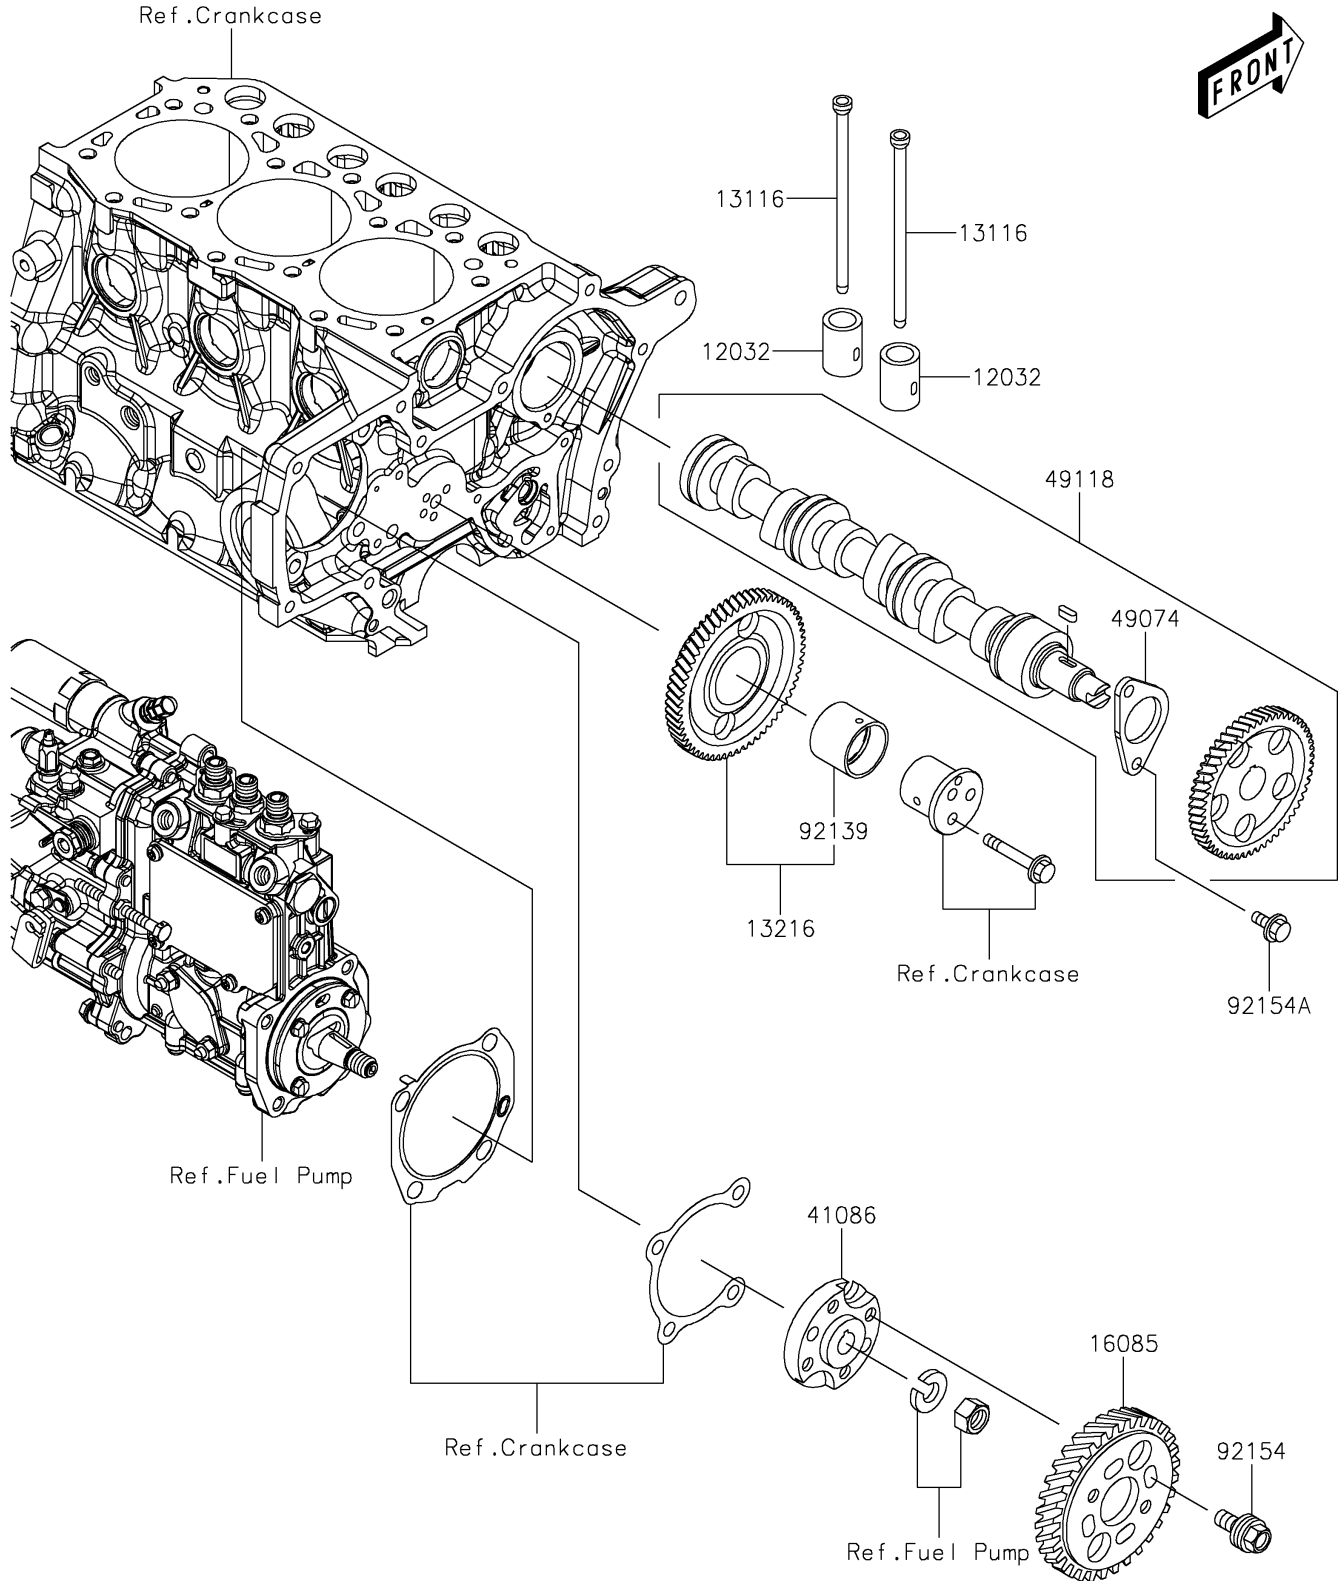

2017 MULE PRO-DX™ EPS DIESEL PARTS DIAGRAM

Valve(s)/Camshaft(s)

E1211

2017 MULE PRO-DX™ EPS DIESEL PARTS LIST

Valve(s)/Camshaft(s)

ITEM NAME	PART NUMBER	QUANTITY
TAPPET (Ref # 12032)	12032-0021	6
ROD-PUSH (Ref # 13116)	13116-0726	6
GEAR-COMP,IDLE (Ref # 13216)	13216-0889	1
GEAR,PUMP (Ref # 16085)	16085-0648	1
FLANGE (Ref # 41086)	41086-0723	1
PLATE-THRUST (Ref # 49074)	49074-0004	1
CAMSHAFT-COMP (Ref # 49118)	49118-0864	1
BUSHING,IDLE GEAR (Ref # 92139)	92139-0863	1
BOLT (Ref # 92154)	92154-1996	4
BOLT,FLANGED,6X12 (Ref # 92154A)	92154-1998	2