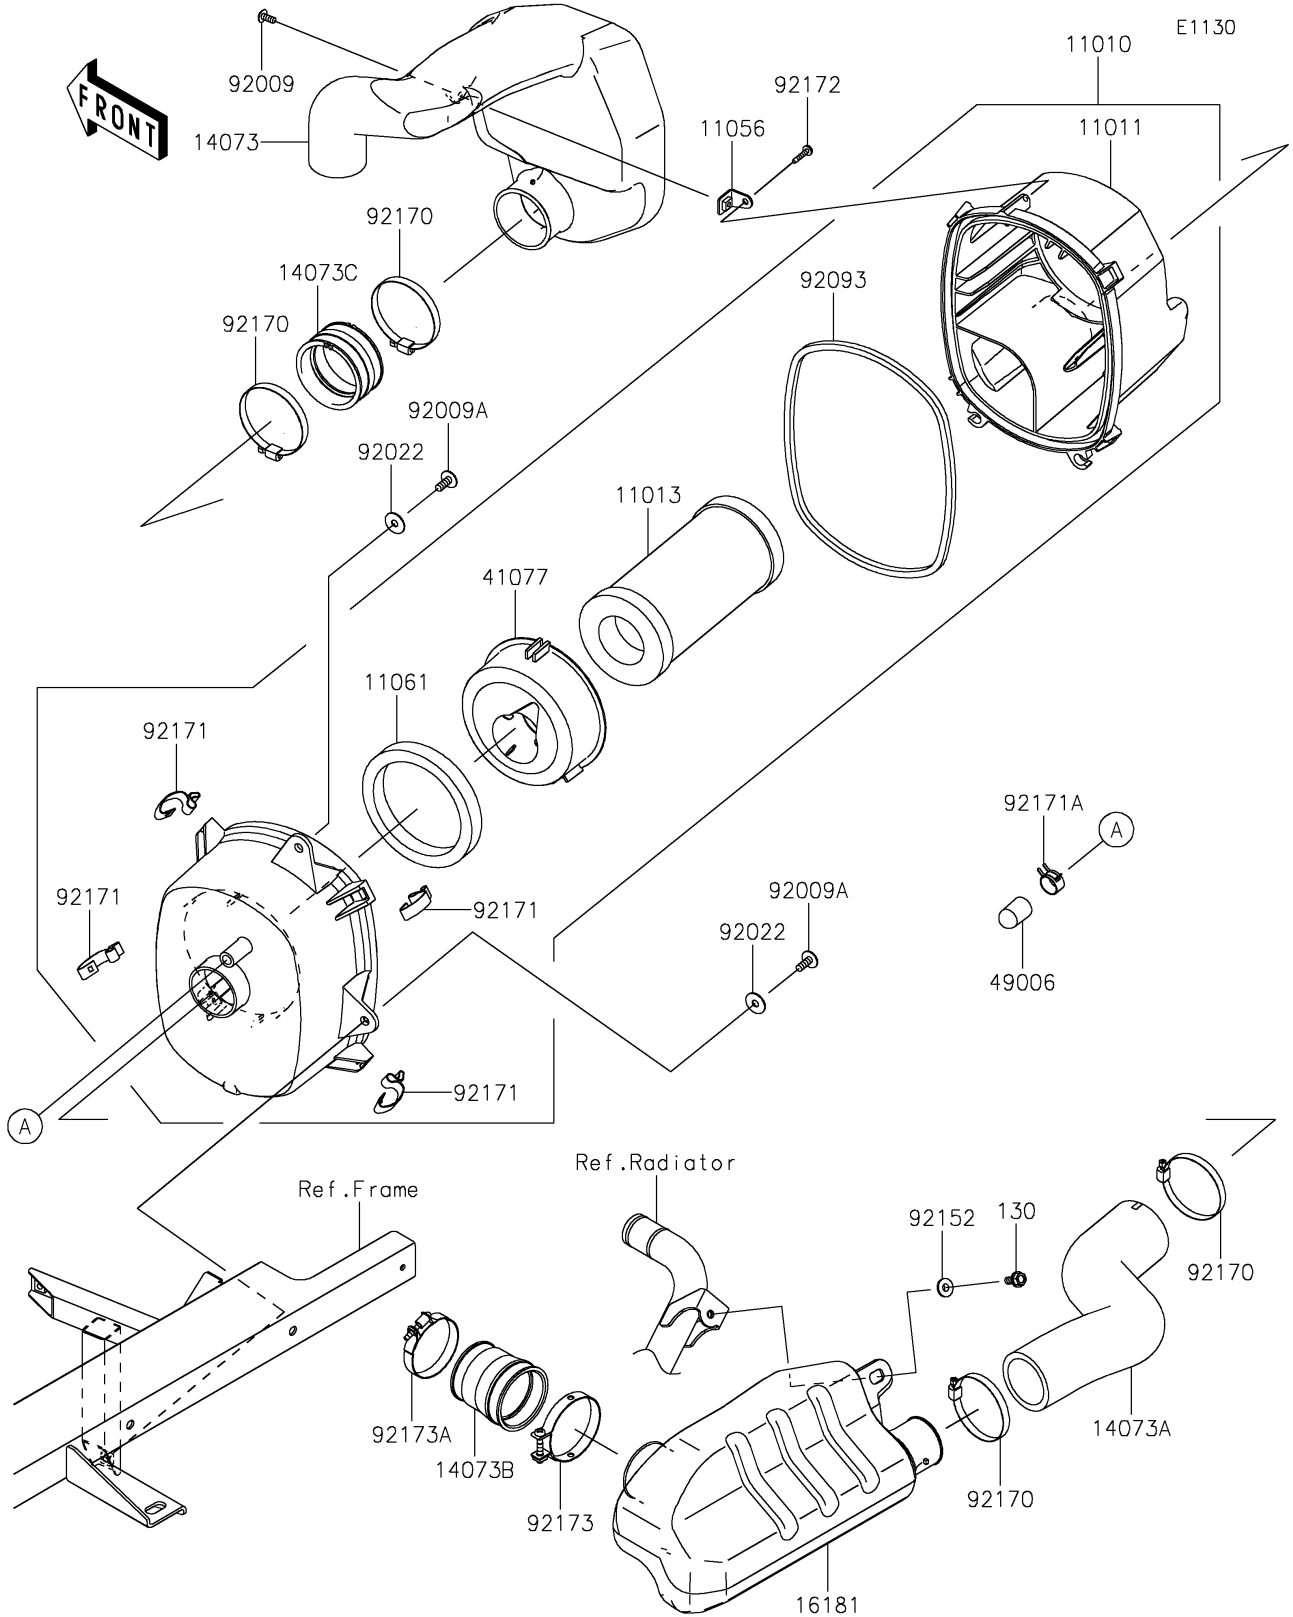

2017 MULE PRO-DX™ EPS DIESEL PARTS DIAGRAM

Air Cleaner

2017 MULE PRO-DX™ EPS DIESEL PARTS LIST

Air Cleaner

ITEM NAME	PART NUMBER	QUANTITY
FILTER-ASSY-AIR (Ref # 11010)	11010-0860	1
CASE-AIR FILTER,UPP (Ref # 11011)	11011-0857	1
ELEMENT-AIR FILTER (Ref # 11013)	11013-1290	1
BRACKET,AIR FILTER (Ref # 11056)	11056-3734	1
GASKET,ADAPTER (Ref # 11061)	11061-0961	1
BOLT-FLANGED,6X14 (Ref # 130)	130BA0614	1
DUCT,INTAKE (Ref # 14073)	14073-0815	1
DUCT,AIR CLEANER-RESONATOR (Ref # 14073A)	14073-0816	1
DUCT,FUNNEL (Ref # 14073B)	14073-0817	1
DUCT,JOINT (Ref # 14073C)	14073-1775	1
TANK-RESONATOR (Ref # 16181)	16181-0018	1
ADAPTER,ELEMENT (Ref # 41077)	41077-0719	1
BOOT (Ref # 49006)	49006-0555	1
SCREW,5X12 (Ref # 92009)	92009-1154	1
SCREW,6X16 (Ref # 92009A)	92009-1621	2
WASHER,PLAIN,6.5X20X1 (Ref # 92022)	92022-165	2
SEAL,AIR FILTER (Ref # 92093)	92093-0607	1
COLLAR,6.5X10X5.6 (Ref # 92152)	92152-0445	1
CLAMP (Ref # 92170)	92170-1764	4
CLAMP (Ref # 92171)	92171-0225	4
CLAMP (Ref # 92171A)	92171-0533	1
SCREW,TAPPING,5X20 (Ref # 92172)	92172-0009	1
CLAMP (Ref # 92173)	92173-1536	1
CLAMP (Ref # 92173A)	92173-1537	1