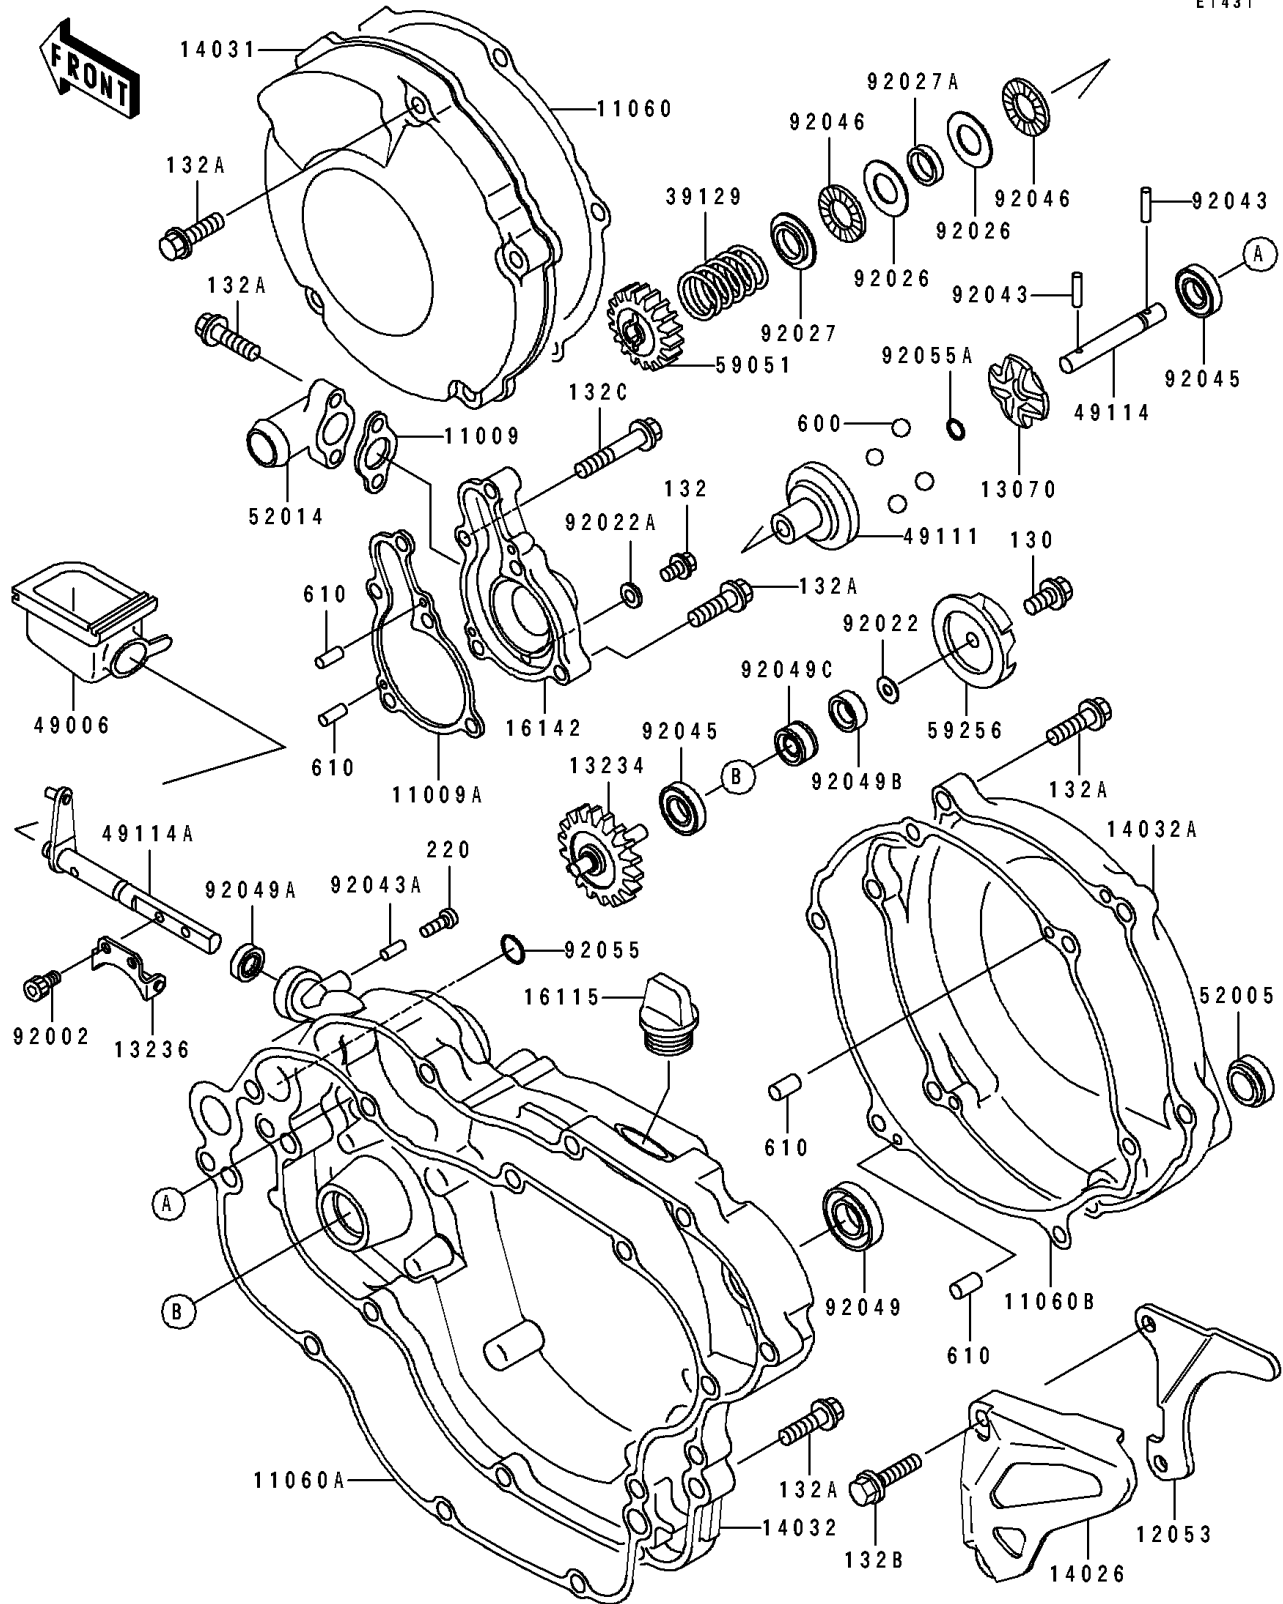

1997 KX125 PARTS DIAGRAM

Engine Cover(s)

E1431