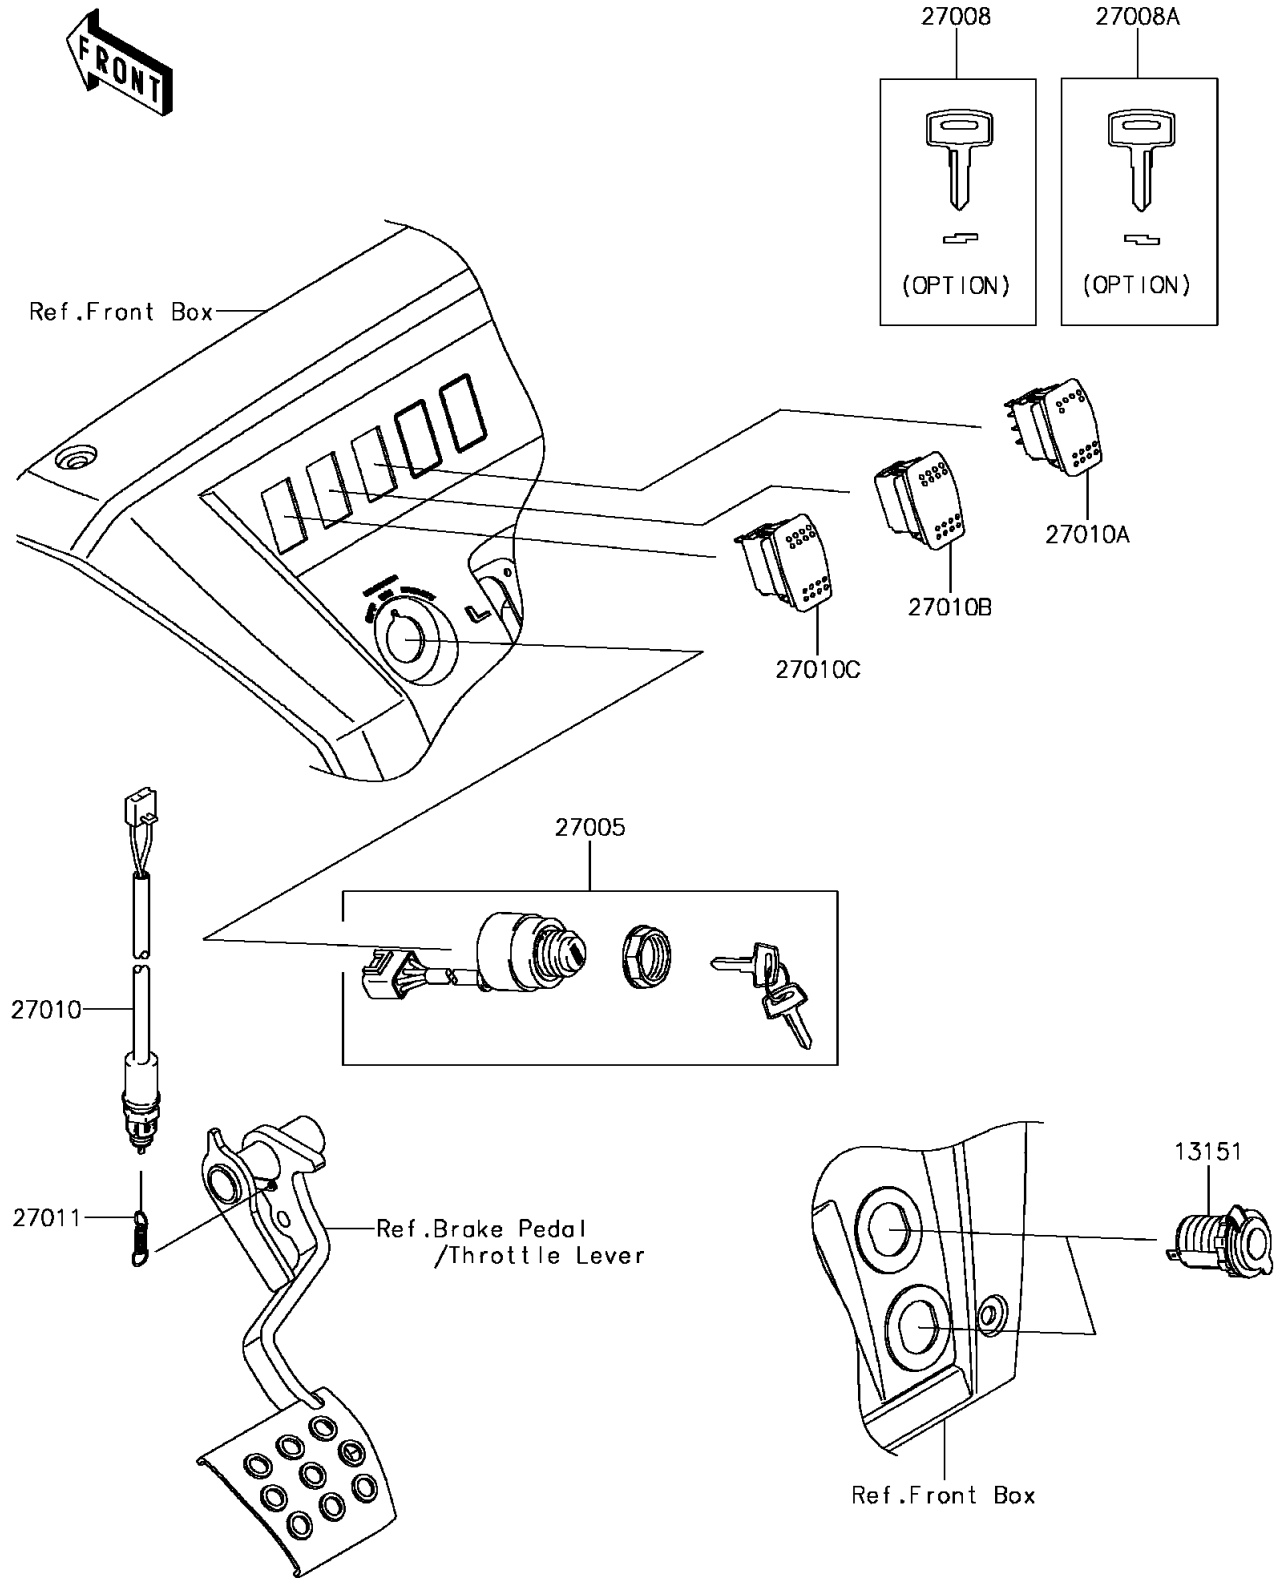

2017 MULE PRO-DX™ DIESEL PARTS DIAGRAM

Ignition Switch

F2770

2017 MULE PRO-DX™ DIESEL PARTS LIST

Ignition Switch

ITEM NAME	PART NUMBER	QUANTITY
SWITCH-COMP,OUTLET,12V (Ref # 13151)	13151-0556	2
SWITCH-ASSY-IGNITION (Ref # 27005)	27005-0585	1
KEY-LOCK,BLANK (Ref # 27008)	27008-1153	1
KEY-LOCK,BLANK (Ref # 27008A)	27008-1157	1
SWITCH,BRAKE (Ref # 27010)	27010-0724	1
SWITCH,HEAD LAMP (Ref # 27010A)	27010-0750	1
SWITCH,2WD/4WD (Ref # 27010B)	27010-0751	1
SWITCH,DIFF LOCK (Ref # 27010C)	27010-0810	1
SPRING,BRAKE LAMP SWITCH (Ref # 27011)	27011-006	1