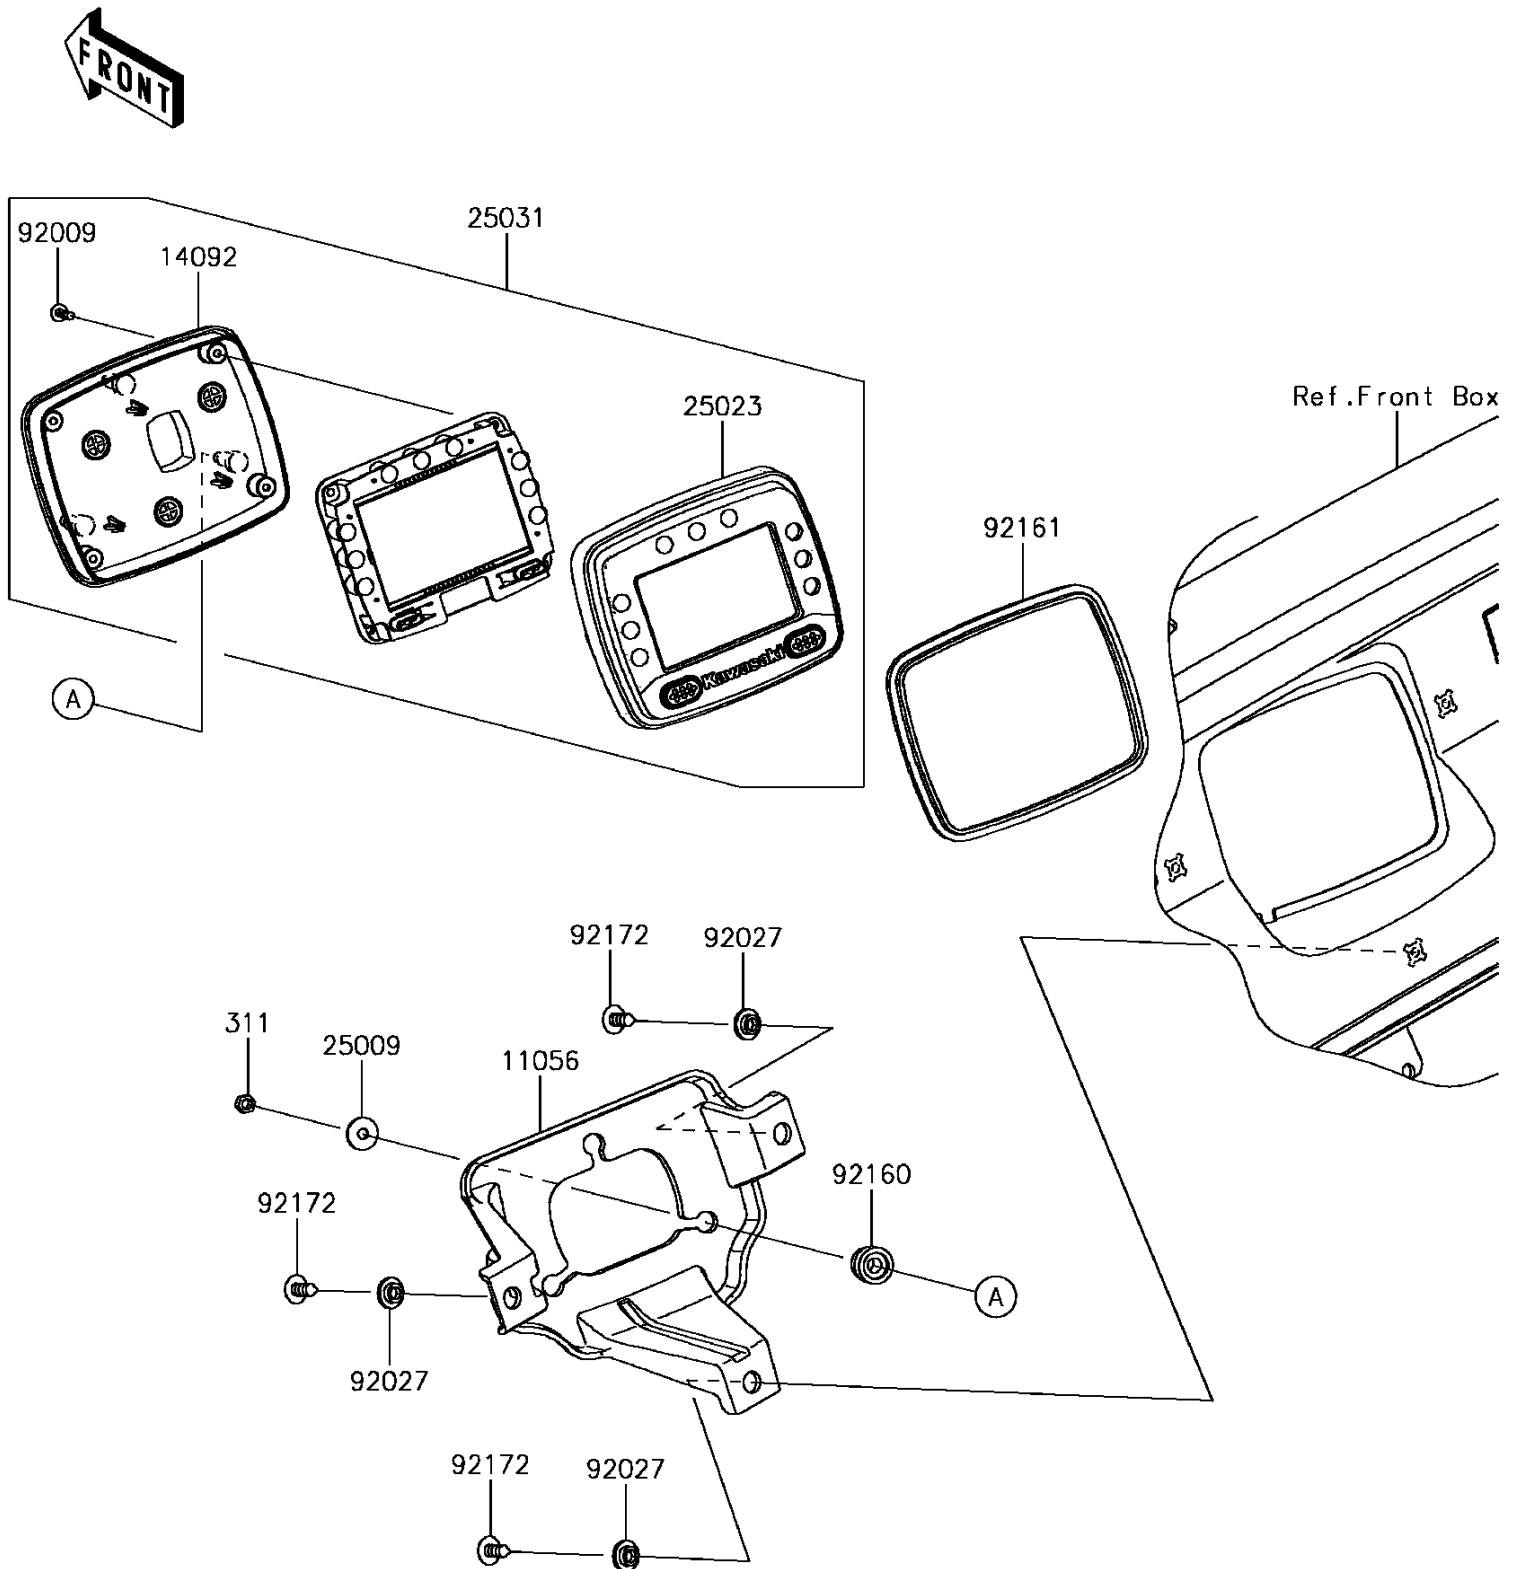

2017 MULE PRO-DX™ DIESEL

PARTS DIAGRAM

Meter(s)

F2530

2017 MULE PRO-DX™ DIESEL

PARTS LIST

Meter(s)

ITEM NAME	PART NUMBER	QUANTITY
BRACKET,METER (Ref # 11056)	11056-2956	1
COVER,METER,LWR (Ref # 14092)	14092-0834	1
WASHER,5.2X16X1.2 (Ref # 25009)	25009-004	3
COVER-METER CASE,UPP (Ref # 25023)	25023-0075	1
METER-ASSY,LCD (Ref # 25031)	25031-0629	1
NUT-HEX,5MM (Ref # 311)	311AB0500	3
SCREW,TAPPING,3X12 (Ref # 92009)	92009-1255	4
COLLAR,L=4.6 (Ref # 92027)	92027-1168	3
DAMPER (Ref # 92160)	92160-1460	3
DAMPER,METER (Ref # 92161)	92161-0906	1
SCREW,6X16 (Ref # 92172)	92172-0284	3